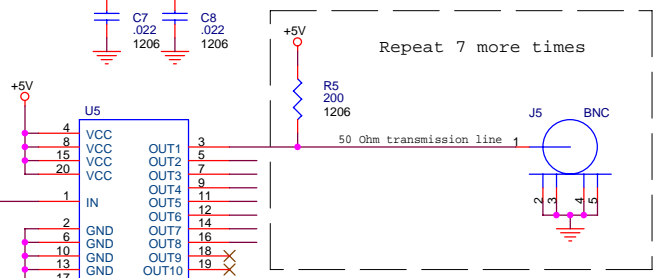

Trigger Input

Clock Input

Clock Outputs

Trigger Outputs

Repeat 7 more times

| | | |
|--|-----------------------------|-----------------|
| Acquisition Logic, Chantilly VA 20151 | | |
| Title Clock and Trigger driver | | |
| Size B | Document Number AL81004C | Rev 0 |
| Date: Monday, January 30, 2006 | Sheet 1 | of 1 |