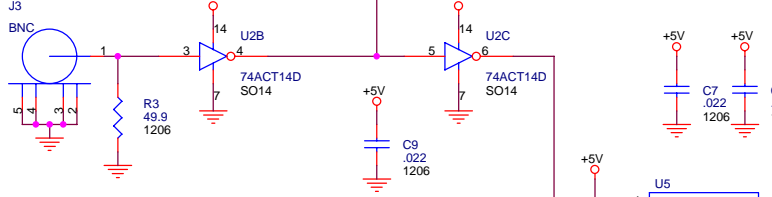

Trigger Input

Clock Input

Clock Outputs

Trigger Outputs

Repeat 7 more times

| | | |
|--|-----------------------------|-----------------|
| Acquisition Logic, Chantilly VA 20151 | | |
| Title Clock and Trigger driver | | |
| Size B | Document Number AL81004C | Rev 0 |
| Date: Monday, January 30, 2006 | Sheet 1 | of 1 |