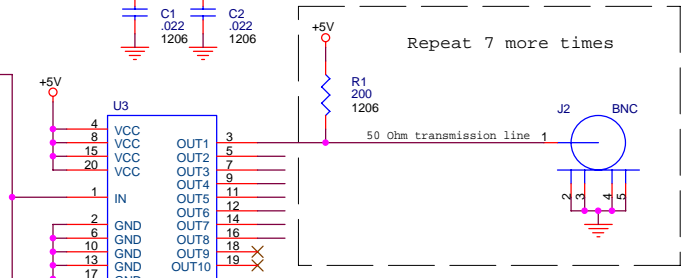

Trigger Input

Clock Input

Clock Outputs

Trigger Outputs

Repeat 7 more times

| | | |
|--|-----------------------------|-----------------|
| Acquisition Logic, Chantilly VA 20151 | | |
| Title Clock and Trigger driver | | |
| Size B | Document Number AL81004C | Rev 0 |
| Date: Monday, January 30, 2006 | Sheet 1 | of 1 |