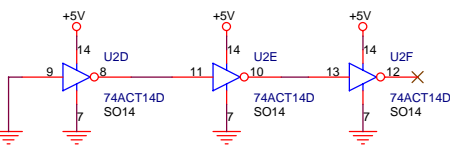

Trigger Input

Clock Input

Clock Outputs

Trigger Outputs

Repeat 7 more times

| | | |
|--|-----------------------------|-----------------|
| Acquisition Logic, Chantilly VA 20151 | | |
| Title Clock and Trigger driver | | |
| Size B | Document Number AL81004C | Rev 0 |
| Date: Monday, January 30, 2006 | Sheet 1 | of 1 |