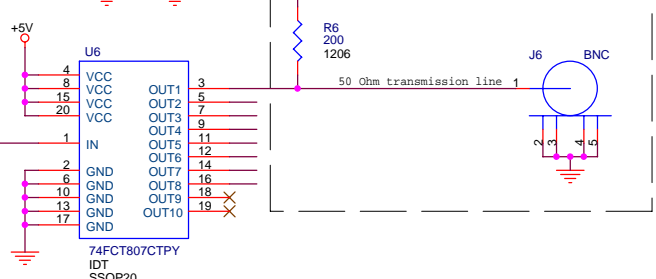

Trigger Input

Clock Input

Clock Outputs

Trigger Outputs

Repeat 7 more times

| | | |
|--|-----------------------------|-----------------|
| Acquisition Logic, Chantilly VA 20151 | | |
| Title Clock and Trigger driver | | |
| Size B | Document Number AL81004C | Rev 0 |
| Date: Monday, January 30, 2006 | Sheet 1 | of 1 |