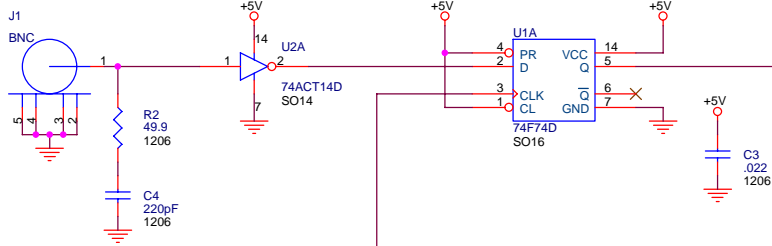

Trigger Input

Clock Input

Clock Outputs

Trigger Outputs

Repeat 7 more times

| | | |
|--|-----------------------------|-----------------|
| Acquisition Logic, Chantilly VA 20151 | | |
| Title Clock and Trigger driver | | |
| Size B | Document Number AL81004C | Rev 0 |
| Date: Monday, January 30, 2006 | Sheet 1 | of 1 |