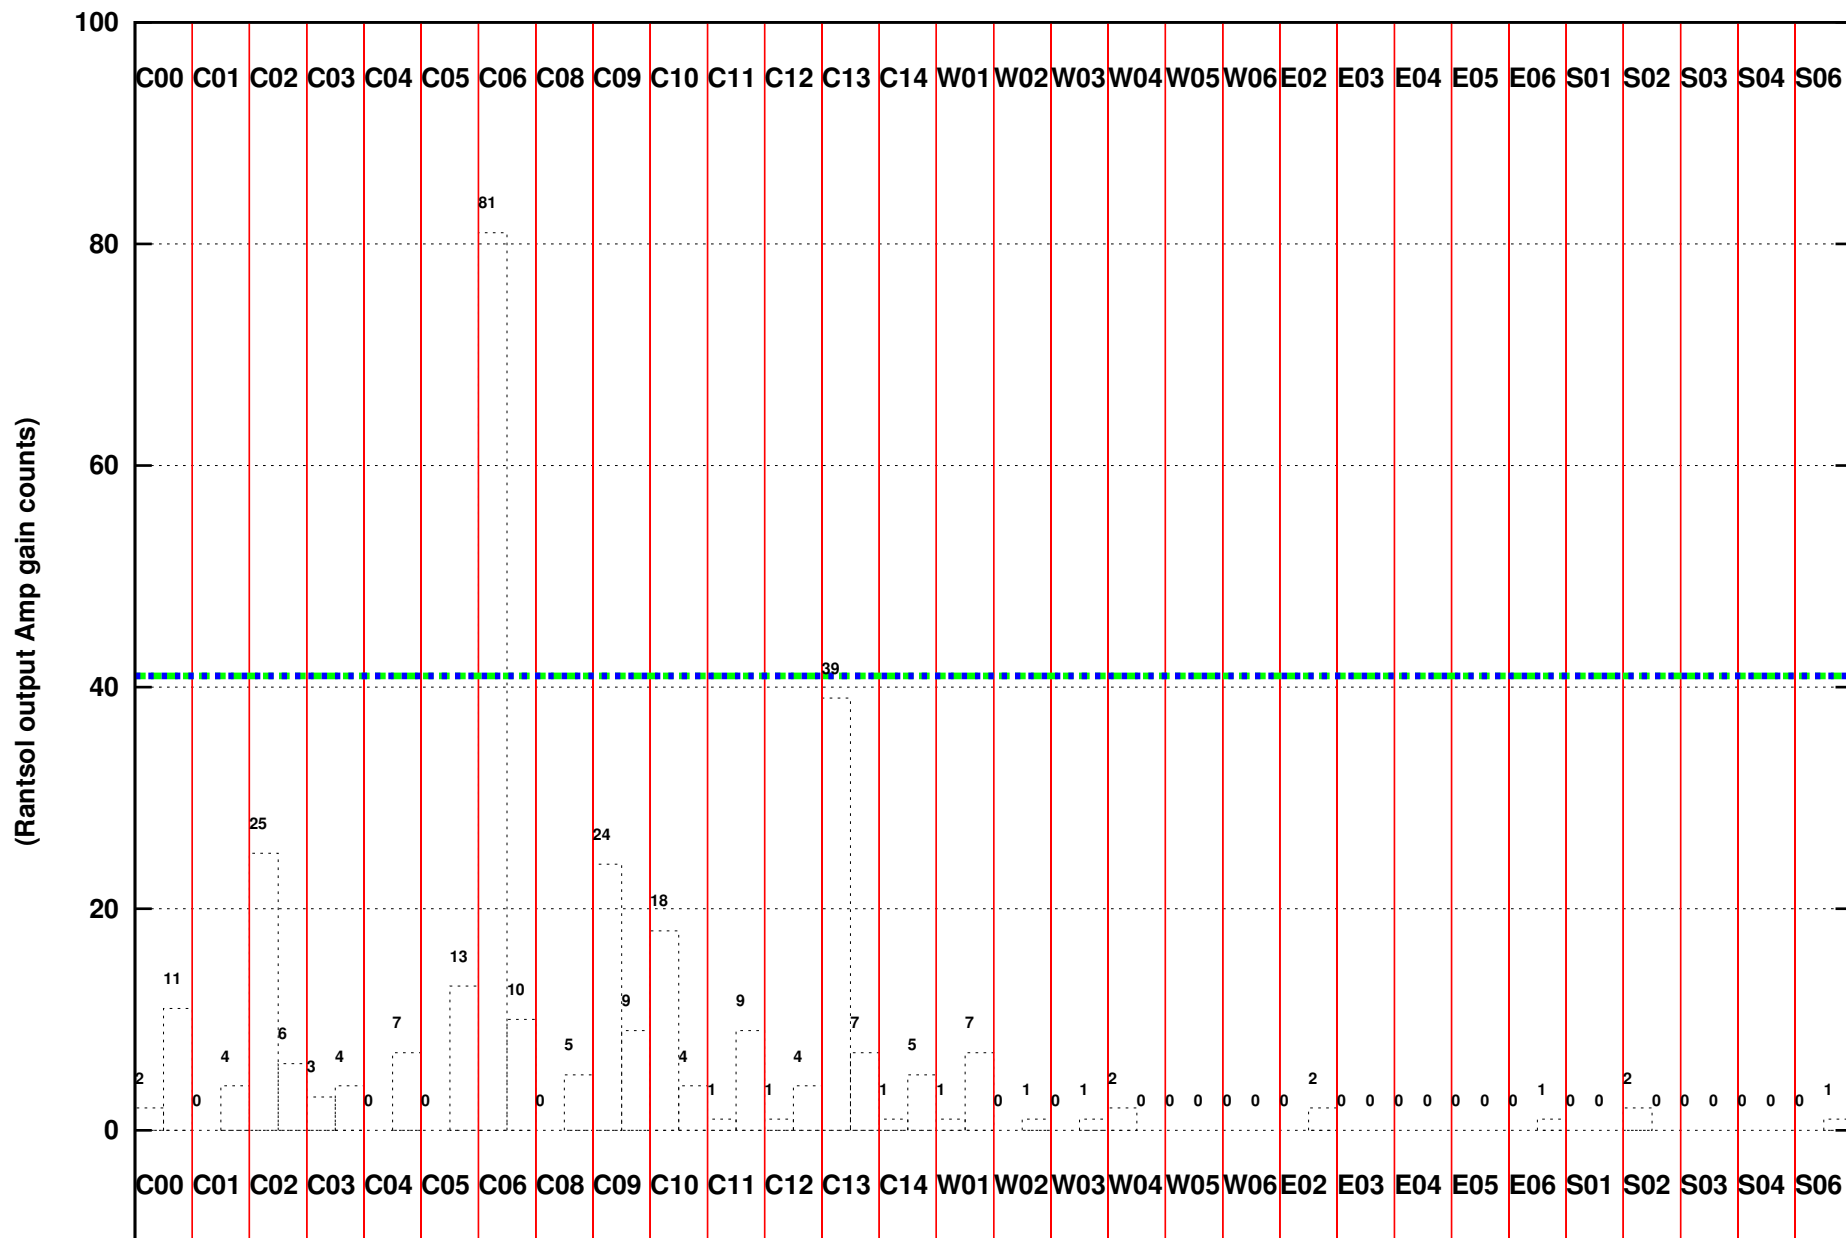

FRINGE STATUS (Rf:520.000,520.000 MHz., LO1:0.000,0.000 MHz., LO4/5:520.000,520.000 MHz.)

(File:/gwbifrddata2/07may/34_023_07may2018_520l.lta.2, scan:0, chan:4096, Src:3C48, Date:07May2018 14:51:05)