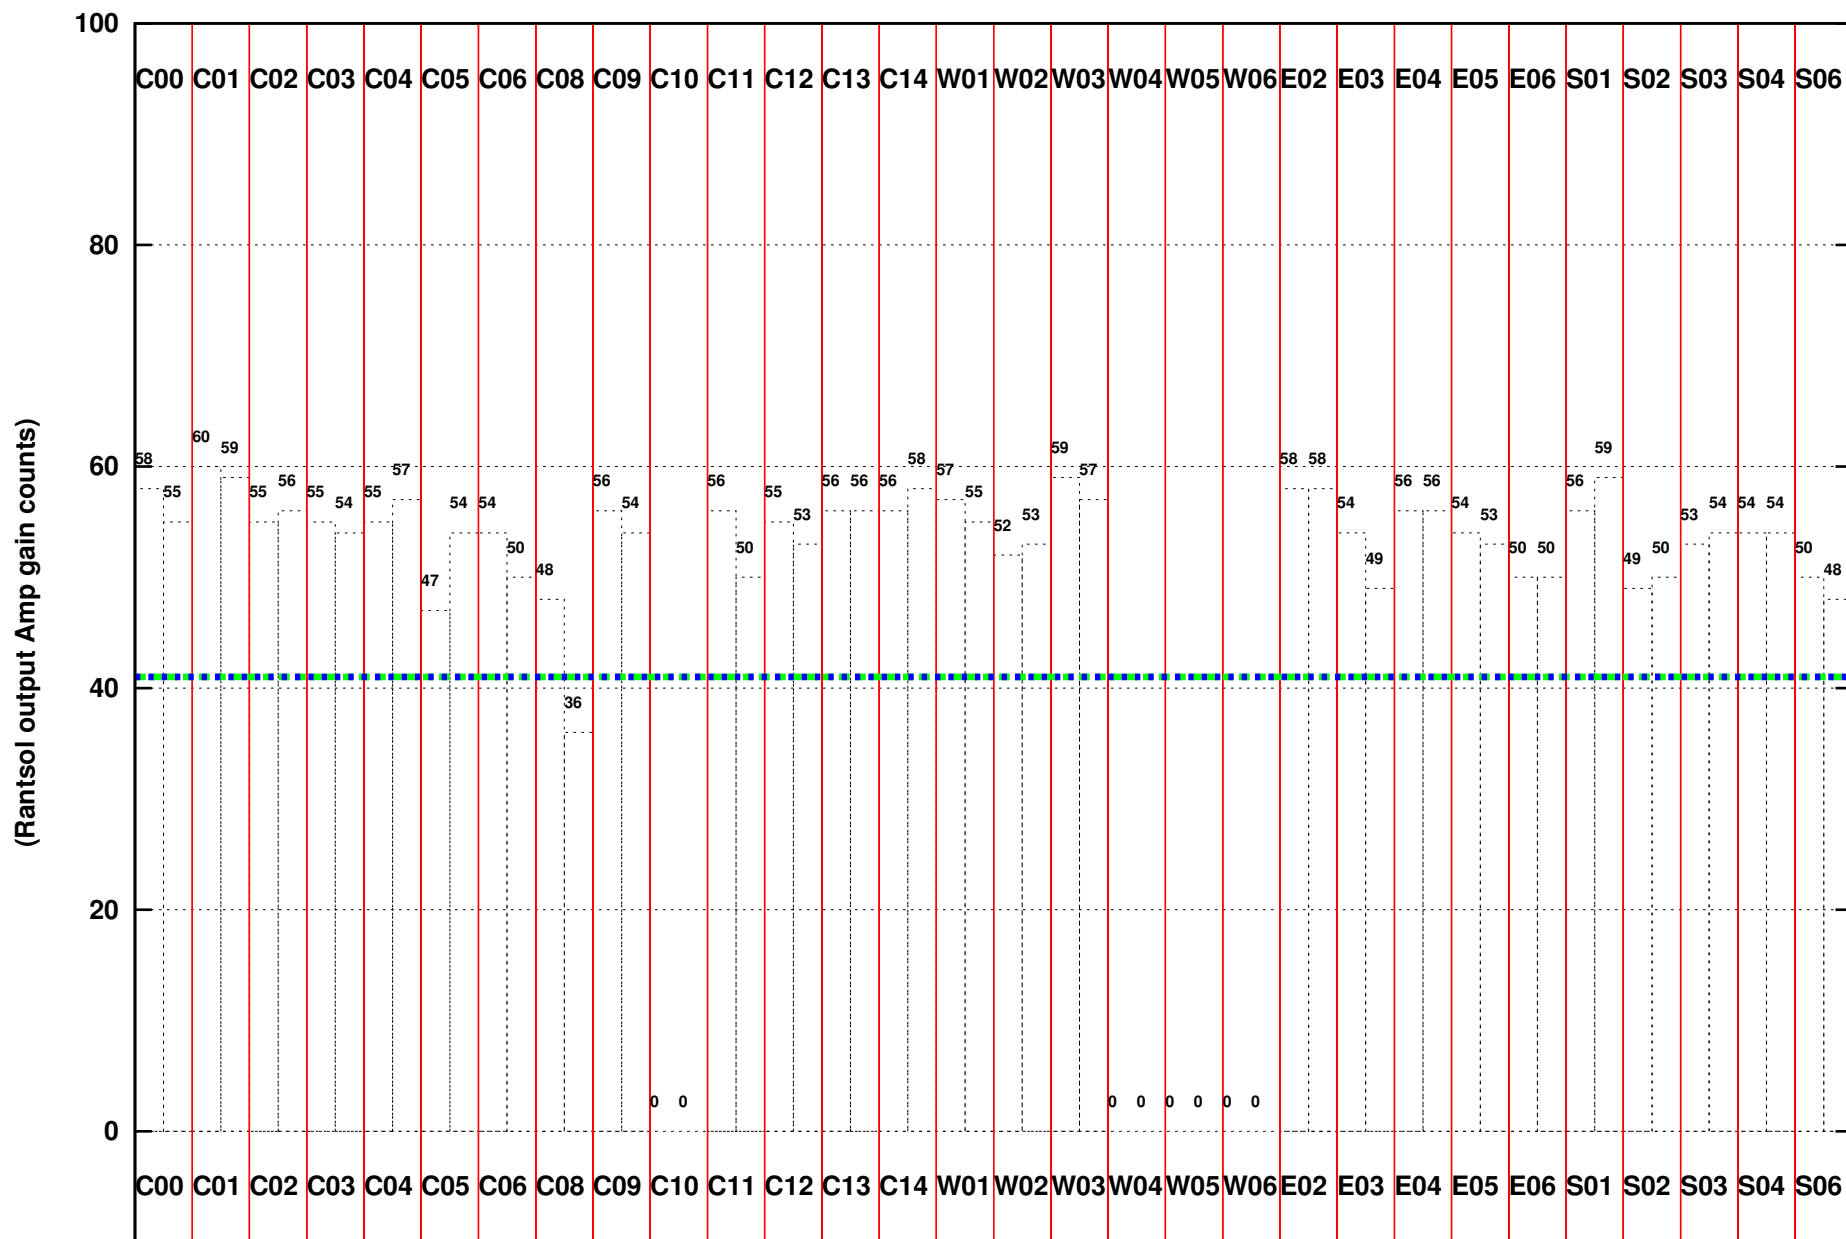

FRINGE STATUS (Rf:635.000,635.000 MHz., LO1:0.000,0.000 MHz., LO4/5:635.000,635.000 MHz.)

( File:/gwbifdata1/15may/34\_040\_15may2018\_gwb.lta, scan:0, chan:2048, Src:3C286, Date:15May2018 18:15:21)