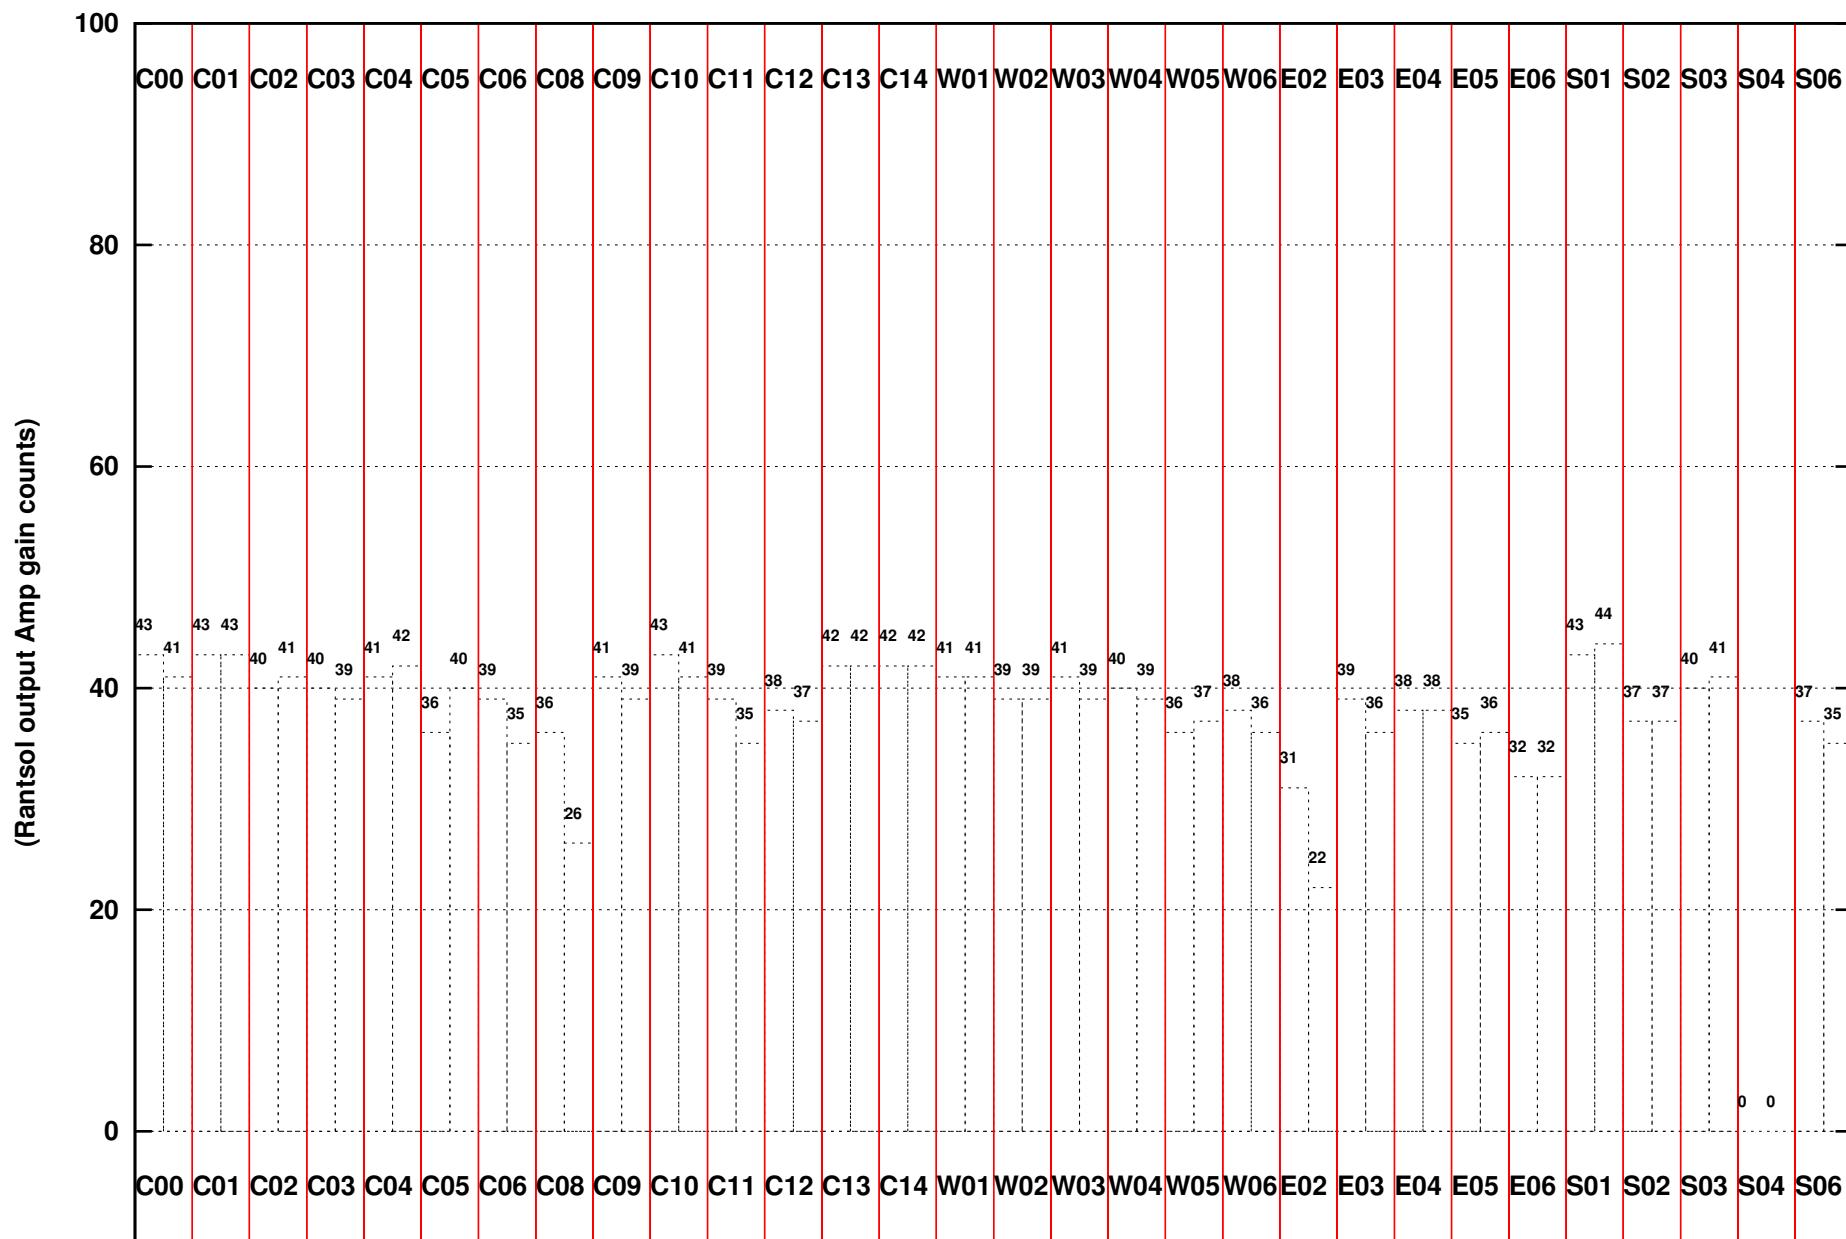

FRINGE STATUS (Rf:635.000,635.000 MHz., LO1:0.000,0.000 MHz., LO4/5:635.000,635.000 MHz.)

(File:/gwbifrddata1/19may/34_040_19may2018_gwb.lta.2, scan:0, chan:2048, Src:3C446, Date:19May2018 04:25:10)