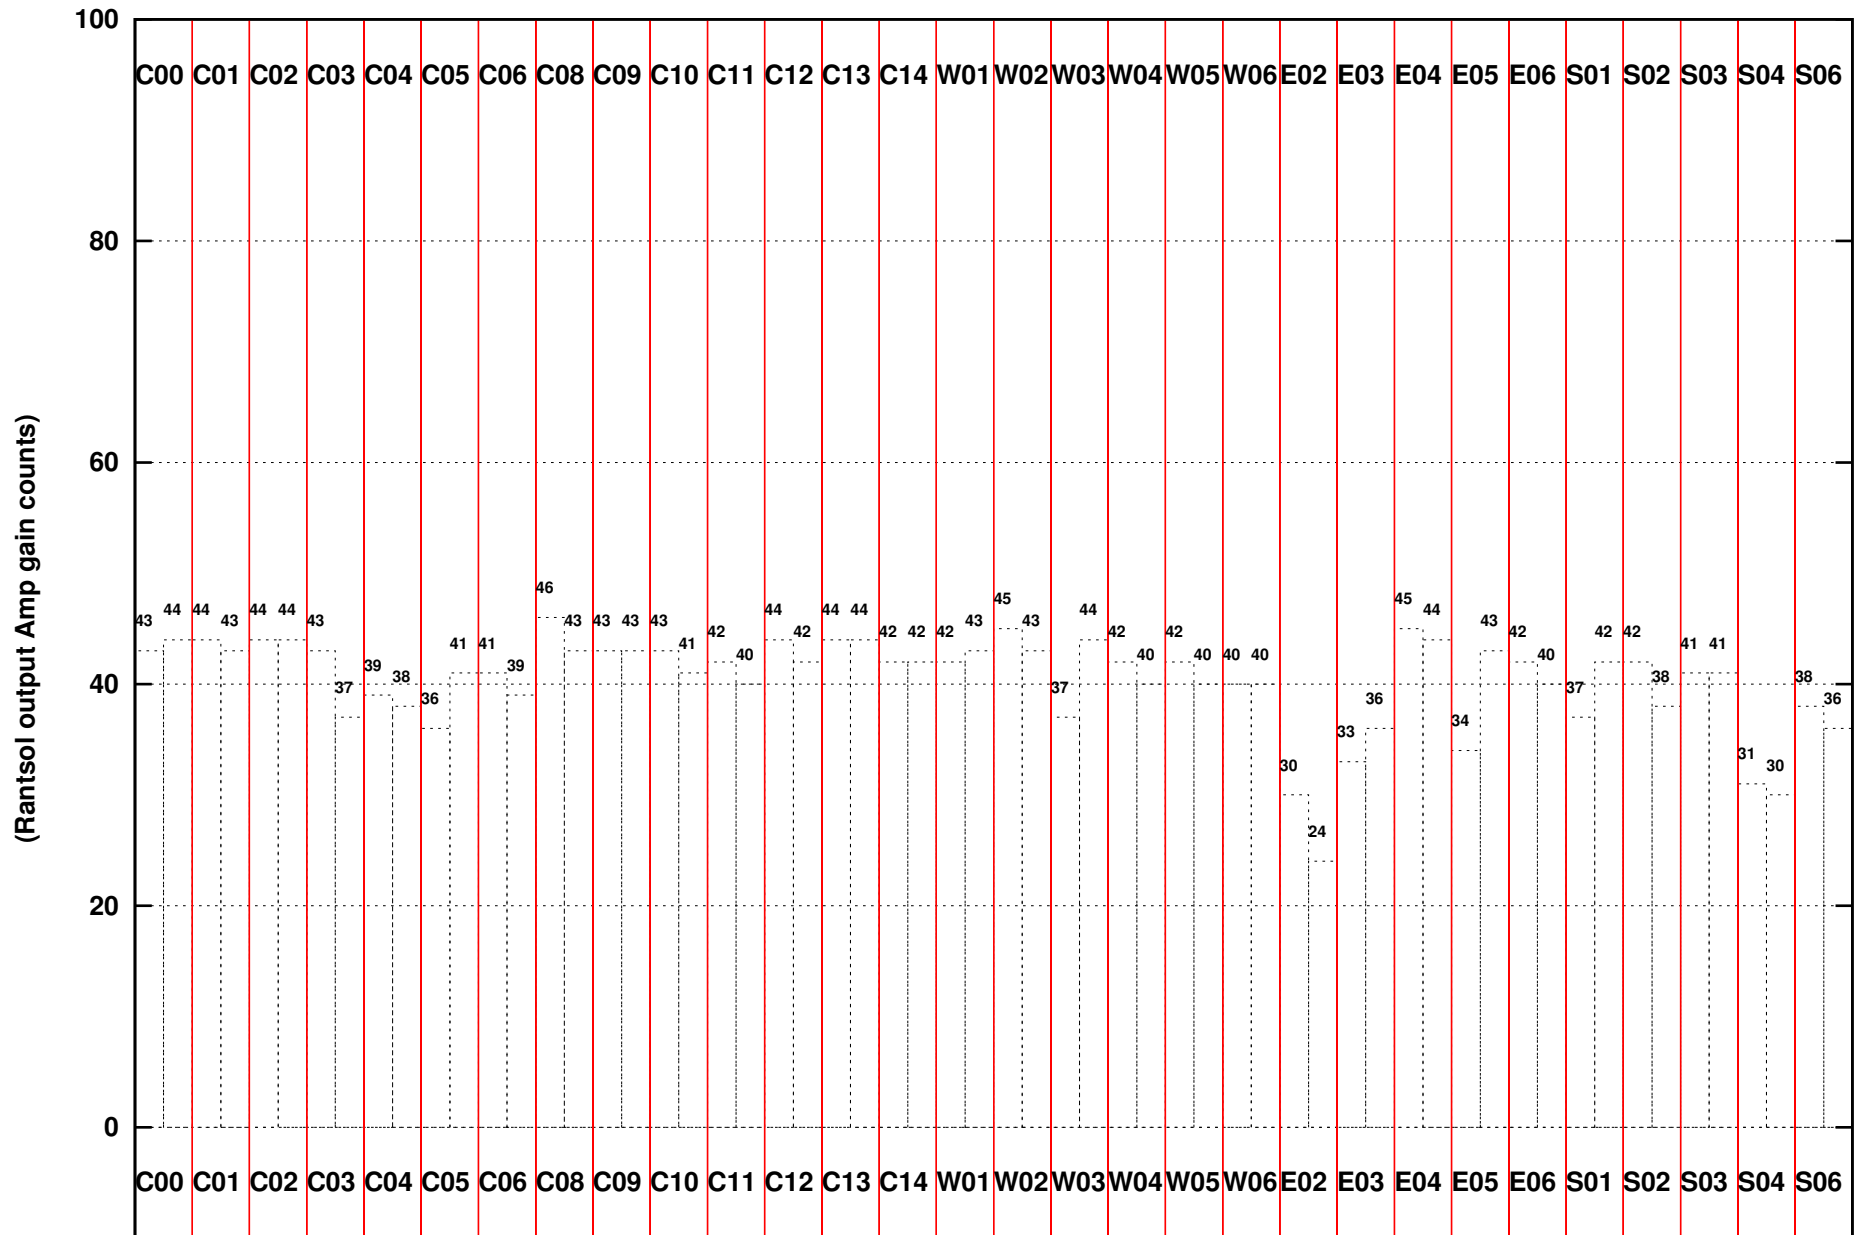

FRINGE STATUS (Rf:617.000,617.000 MHz., LO1:555.000,555.000 MHz., LO4/5:138.000,167.000 MHz.)

(File:/gsbifdata1/21may/34_023_s24_21may2018.lta, scan:0, chan:256, Src:3C468.1, Date:21May2018 04:14:04)