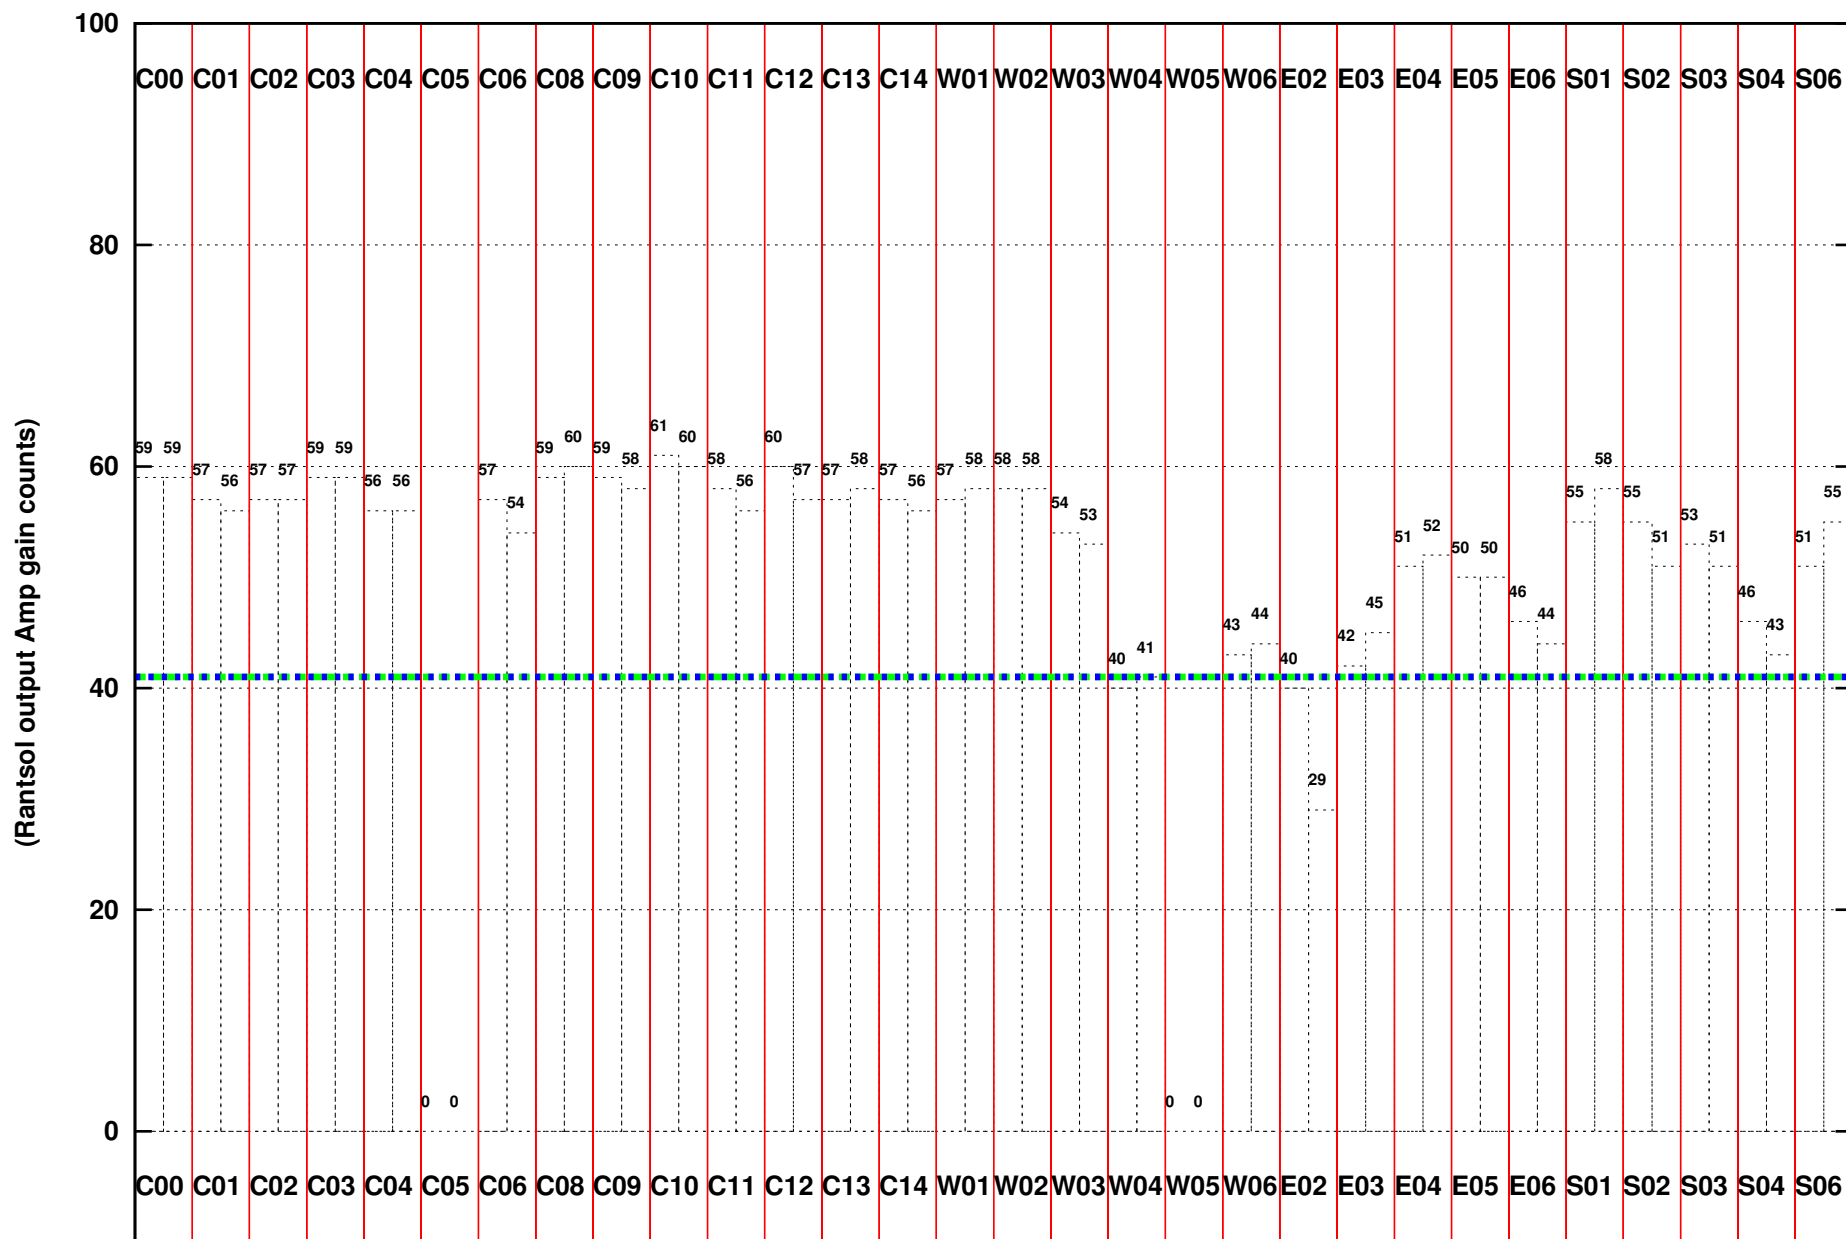

FRINGE STATUS (Rf:550.000,550.000 MHz., LO1:0.000,0.000 MHz., LO4/5:550.000,550.000 MHz.)

(File:/gwbifrddata1/01jun/34_075_01jun2018_gwb.lta, scan:0, chan:1024, Src:3C286, Date:01Jun2018 23:12:52)