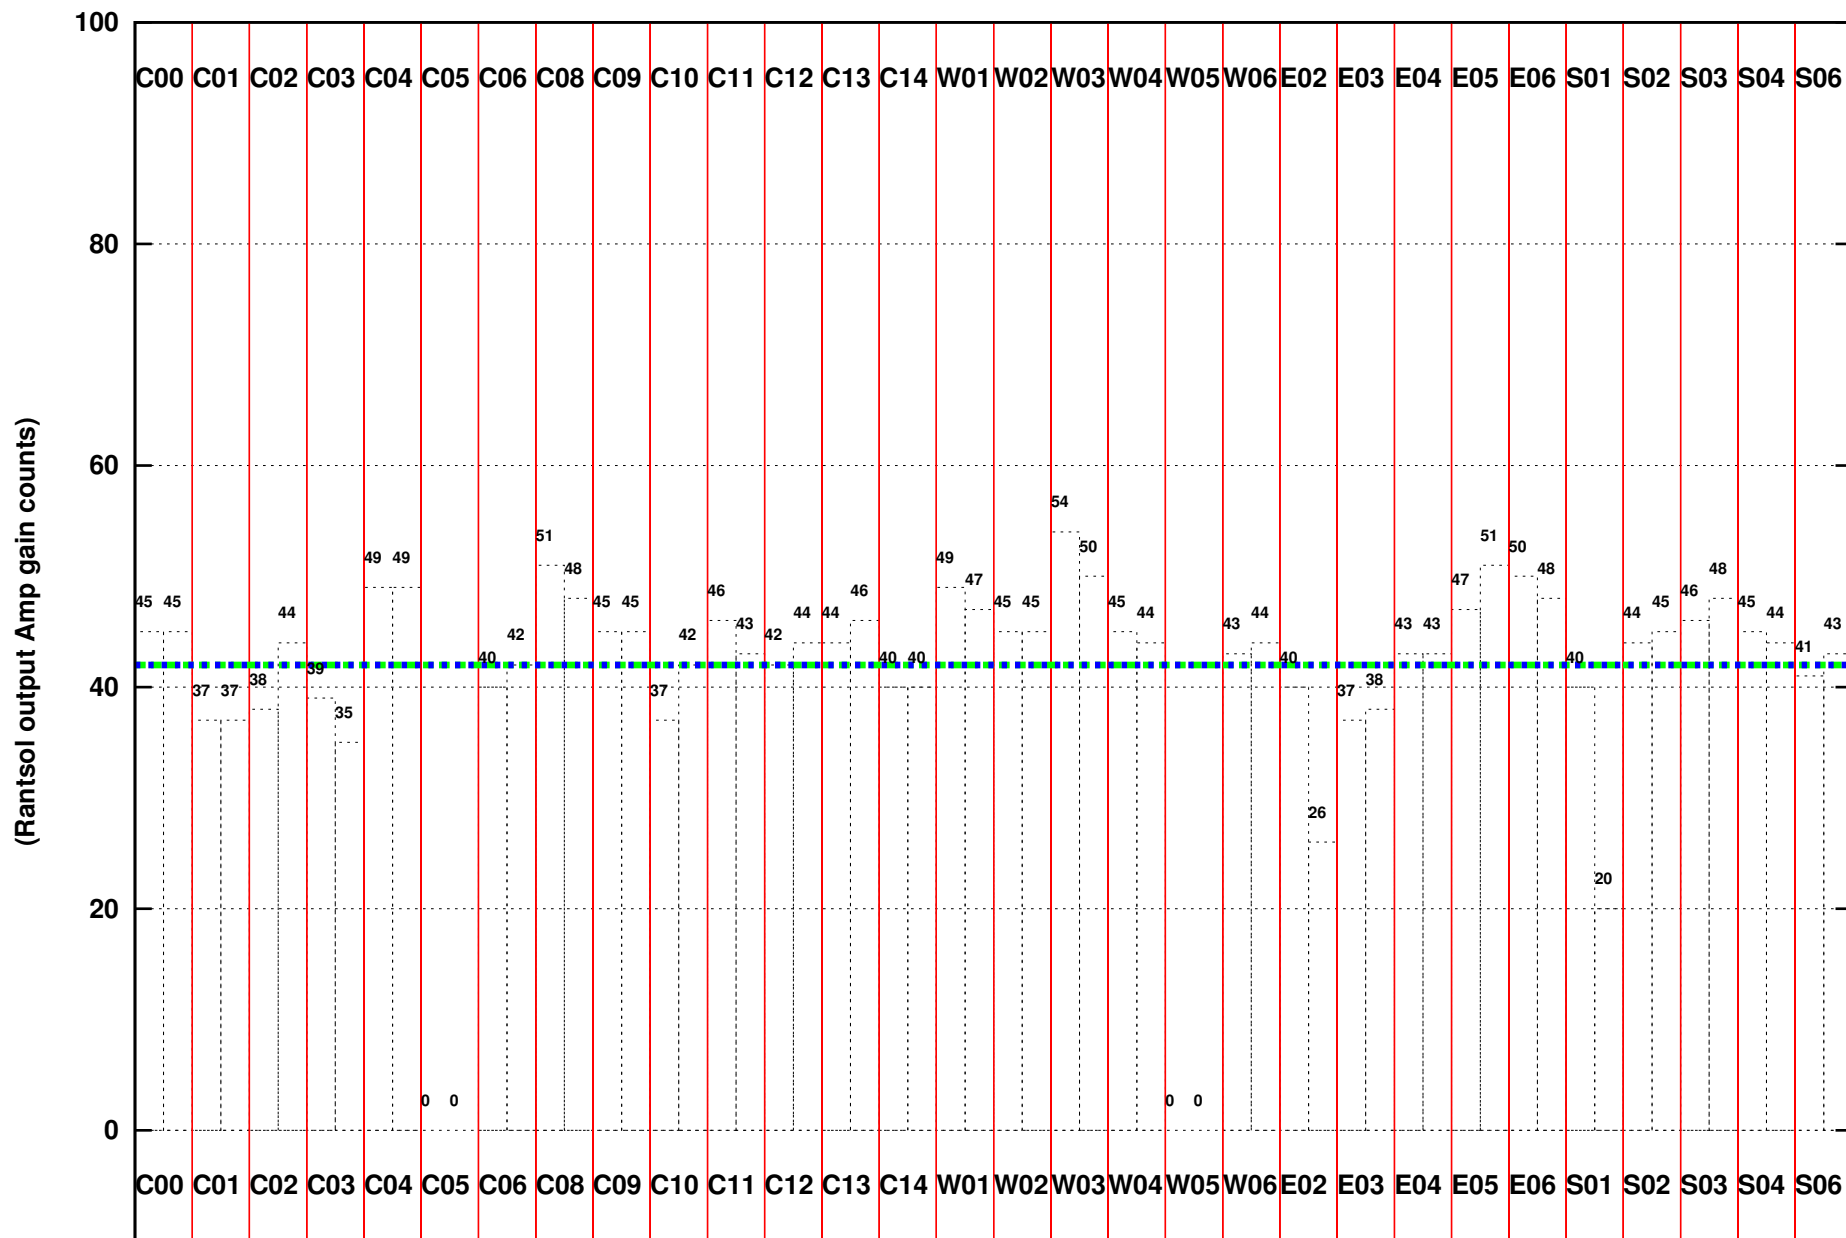

FRINGE STATUS (Rf:1409.587,1409.587 MHz., LO1:1340.000,1340.000 MHz., LO4/5:130.413,174.587 MHz.)

(File:/gsbifrddata1/10jun/34_099_10jun2018.lta, scan:0, chan:256, Src:3C147, Date:10Jun2018 11:57:04)