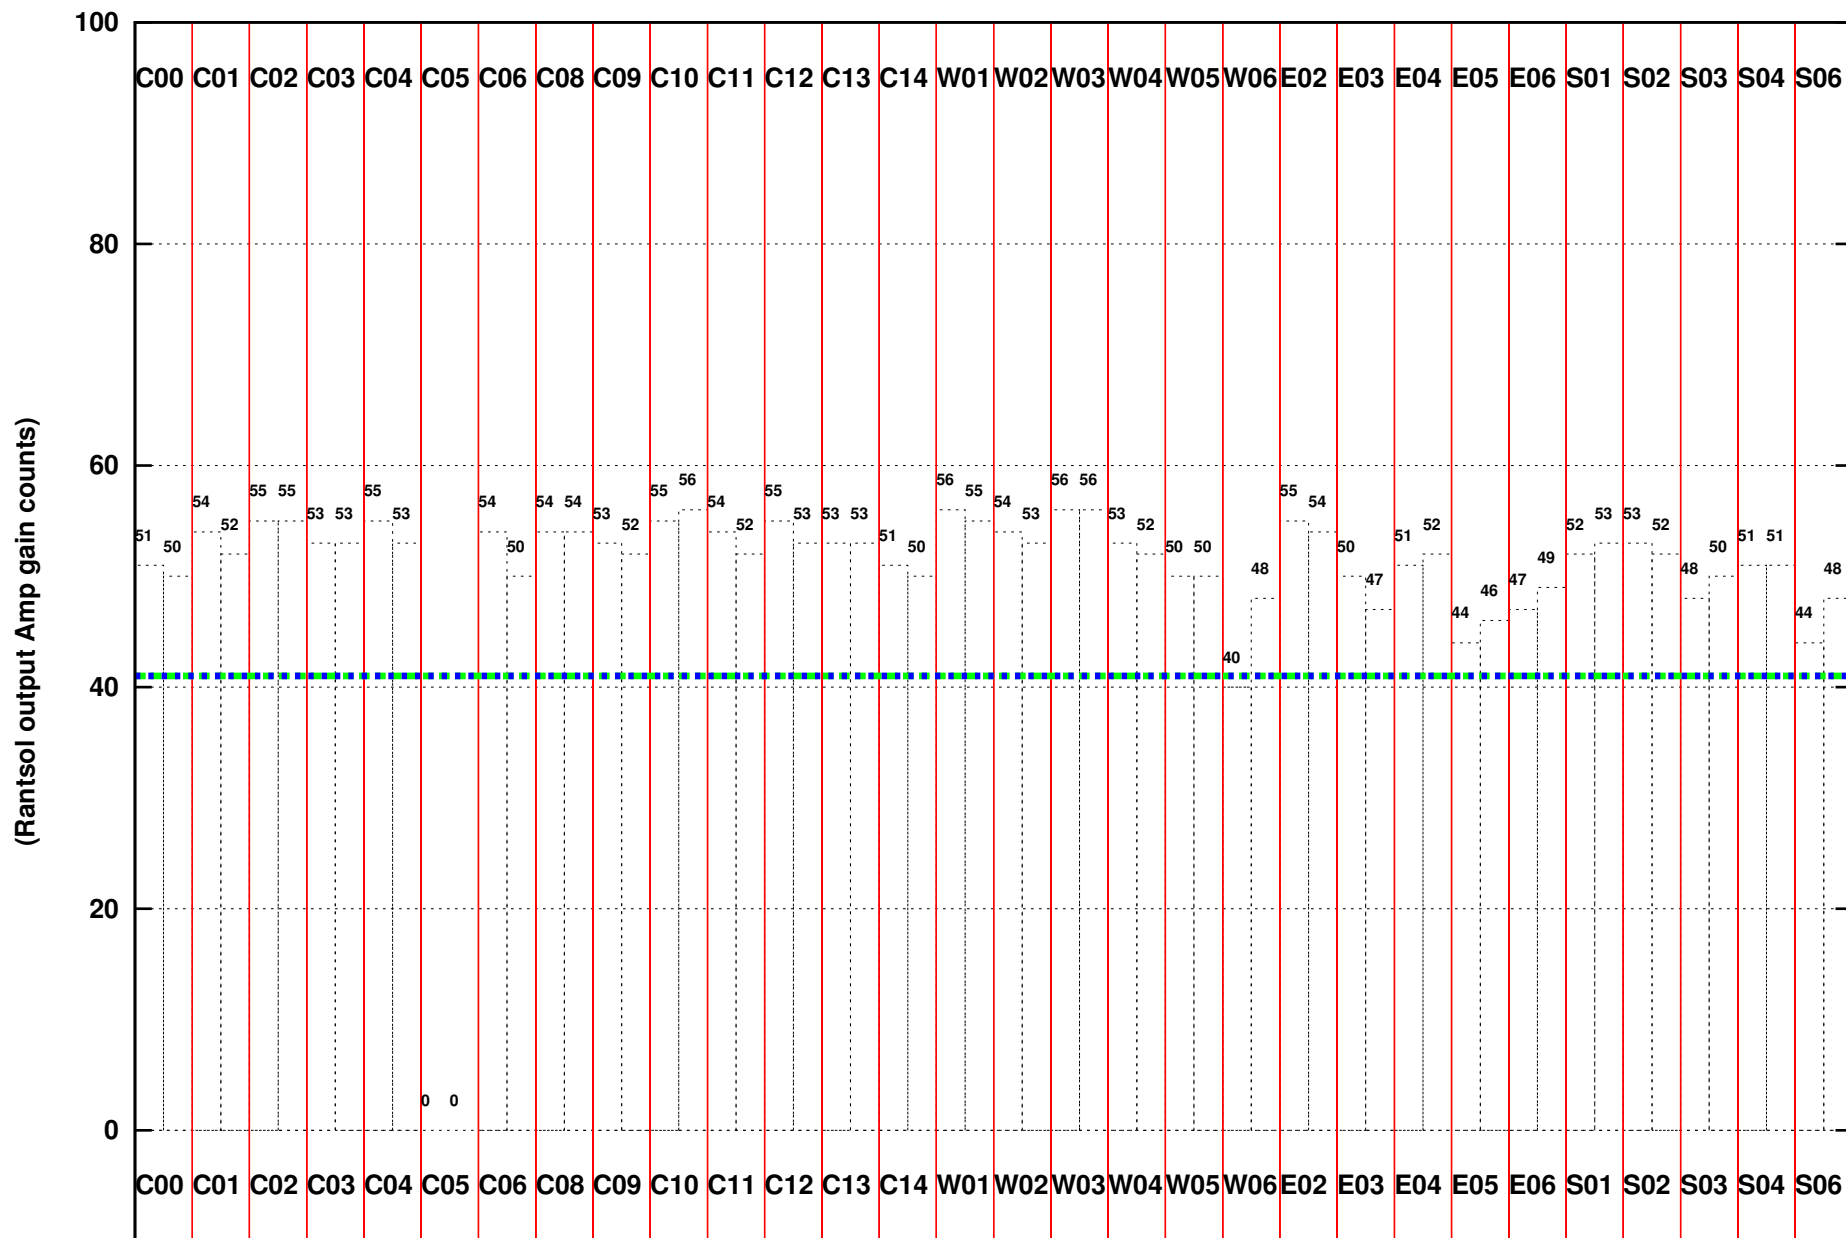

FRINGE STATUS (Rf:550.000,550.000 MHz., LO1:0.000,0.000 MHz., LO4/5:550.000,550.000 MHz.)

(File:/gwbifrddata1/17jun/34_066_17jun18_gwb.lta, scan:0, chan:1024, Src:3C147, Date:17Jun2018 10:30:18)