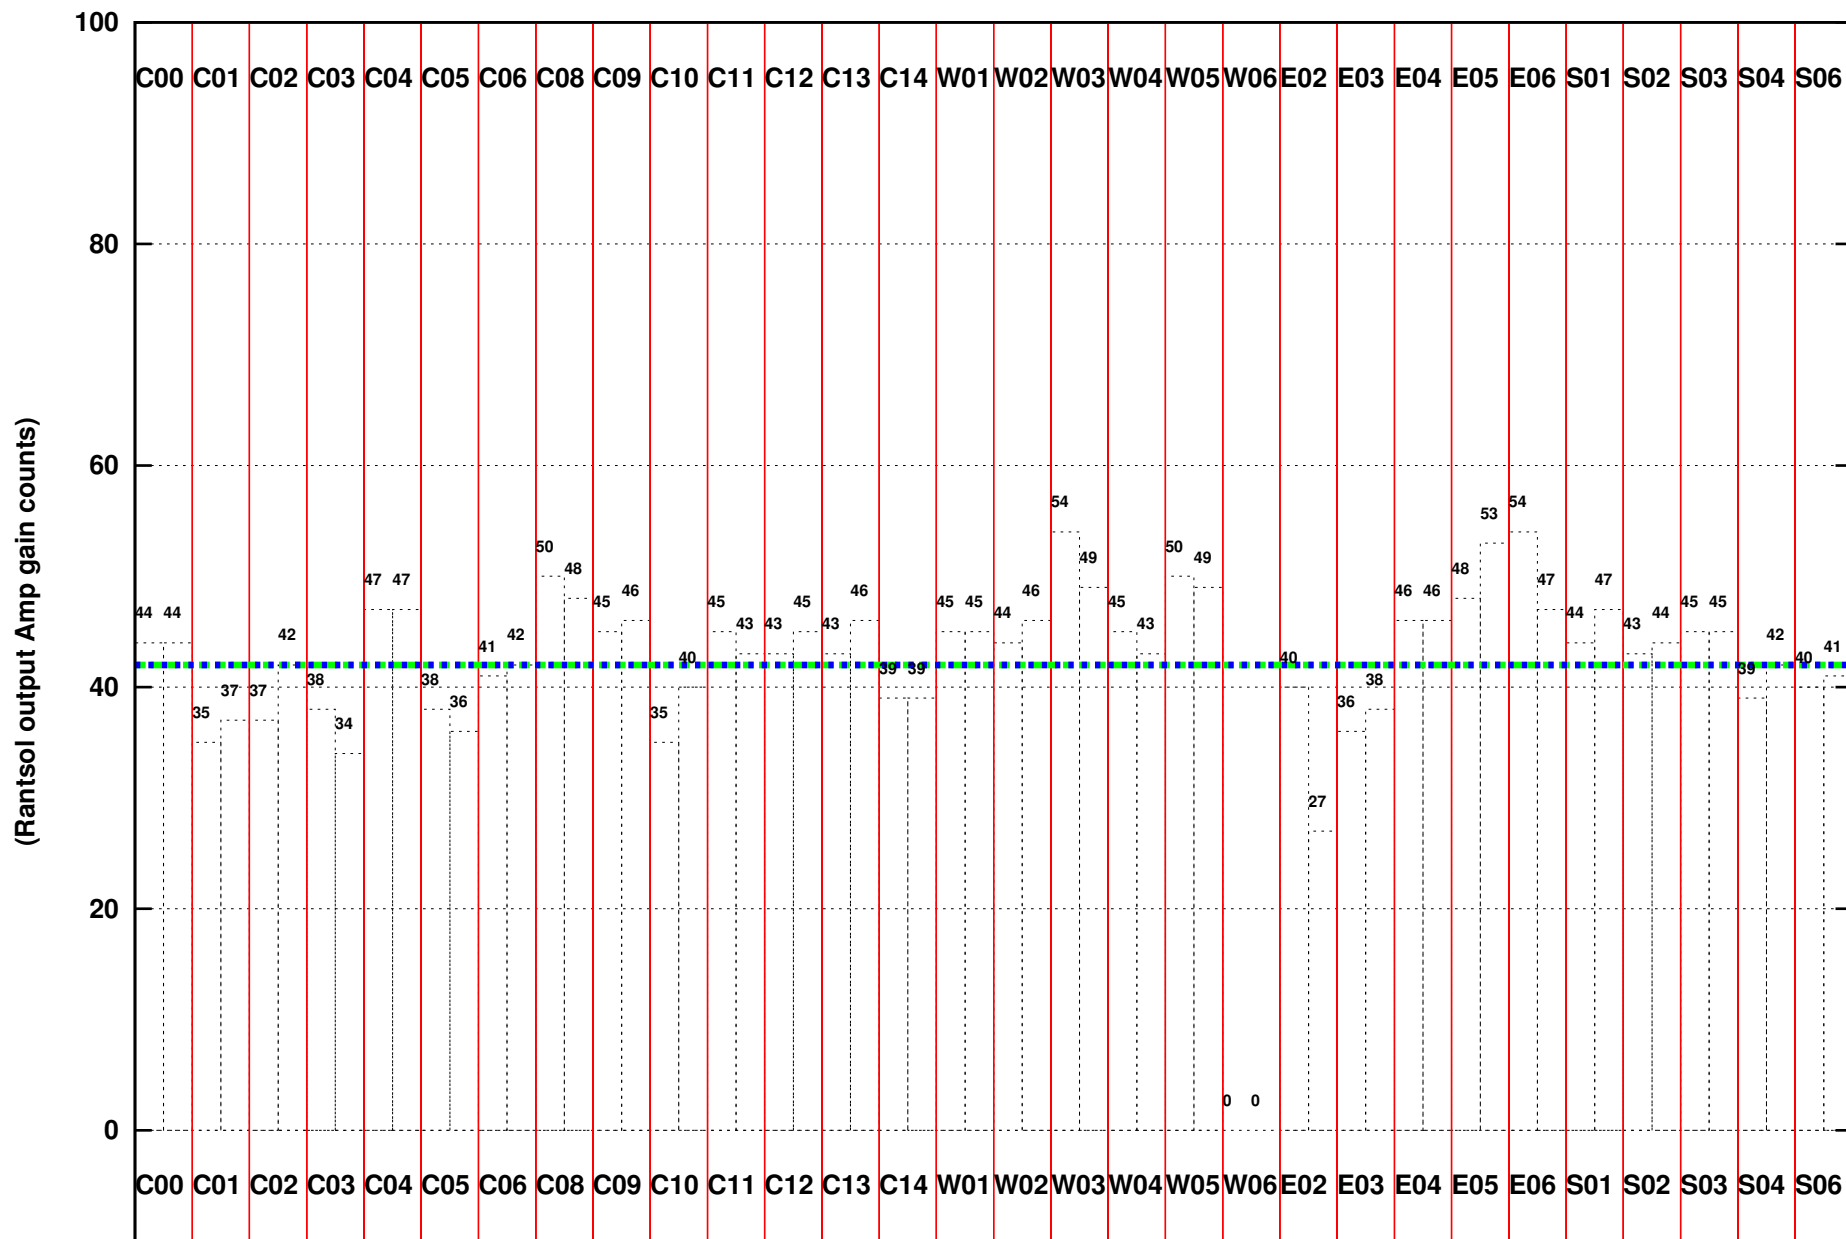

FRINGE STATUS (Rf:1408.727,1408.727 MHz., LO1:1340.000,1340.000 MHz., LO4/5:131.273,173.727 MHz.)

( File:/gsbifrdta1/25jun/34\_099\_25jun2018.lta, scan:0, chan:256, Src:3C48, Date:25Jun2018 03:24:10)