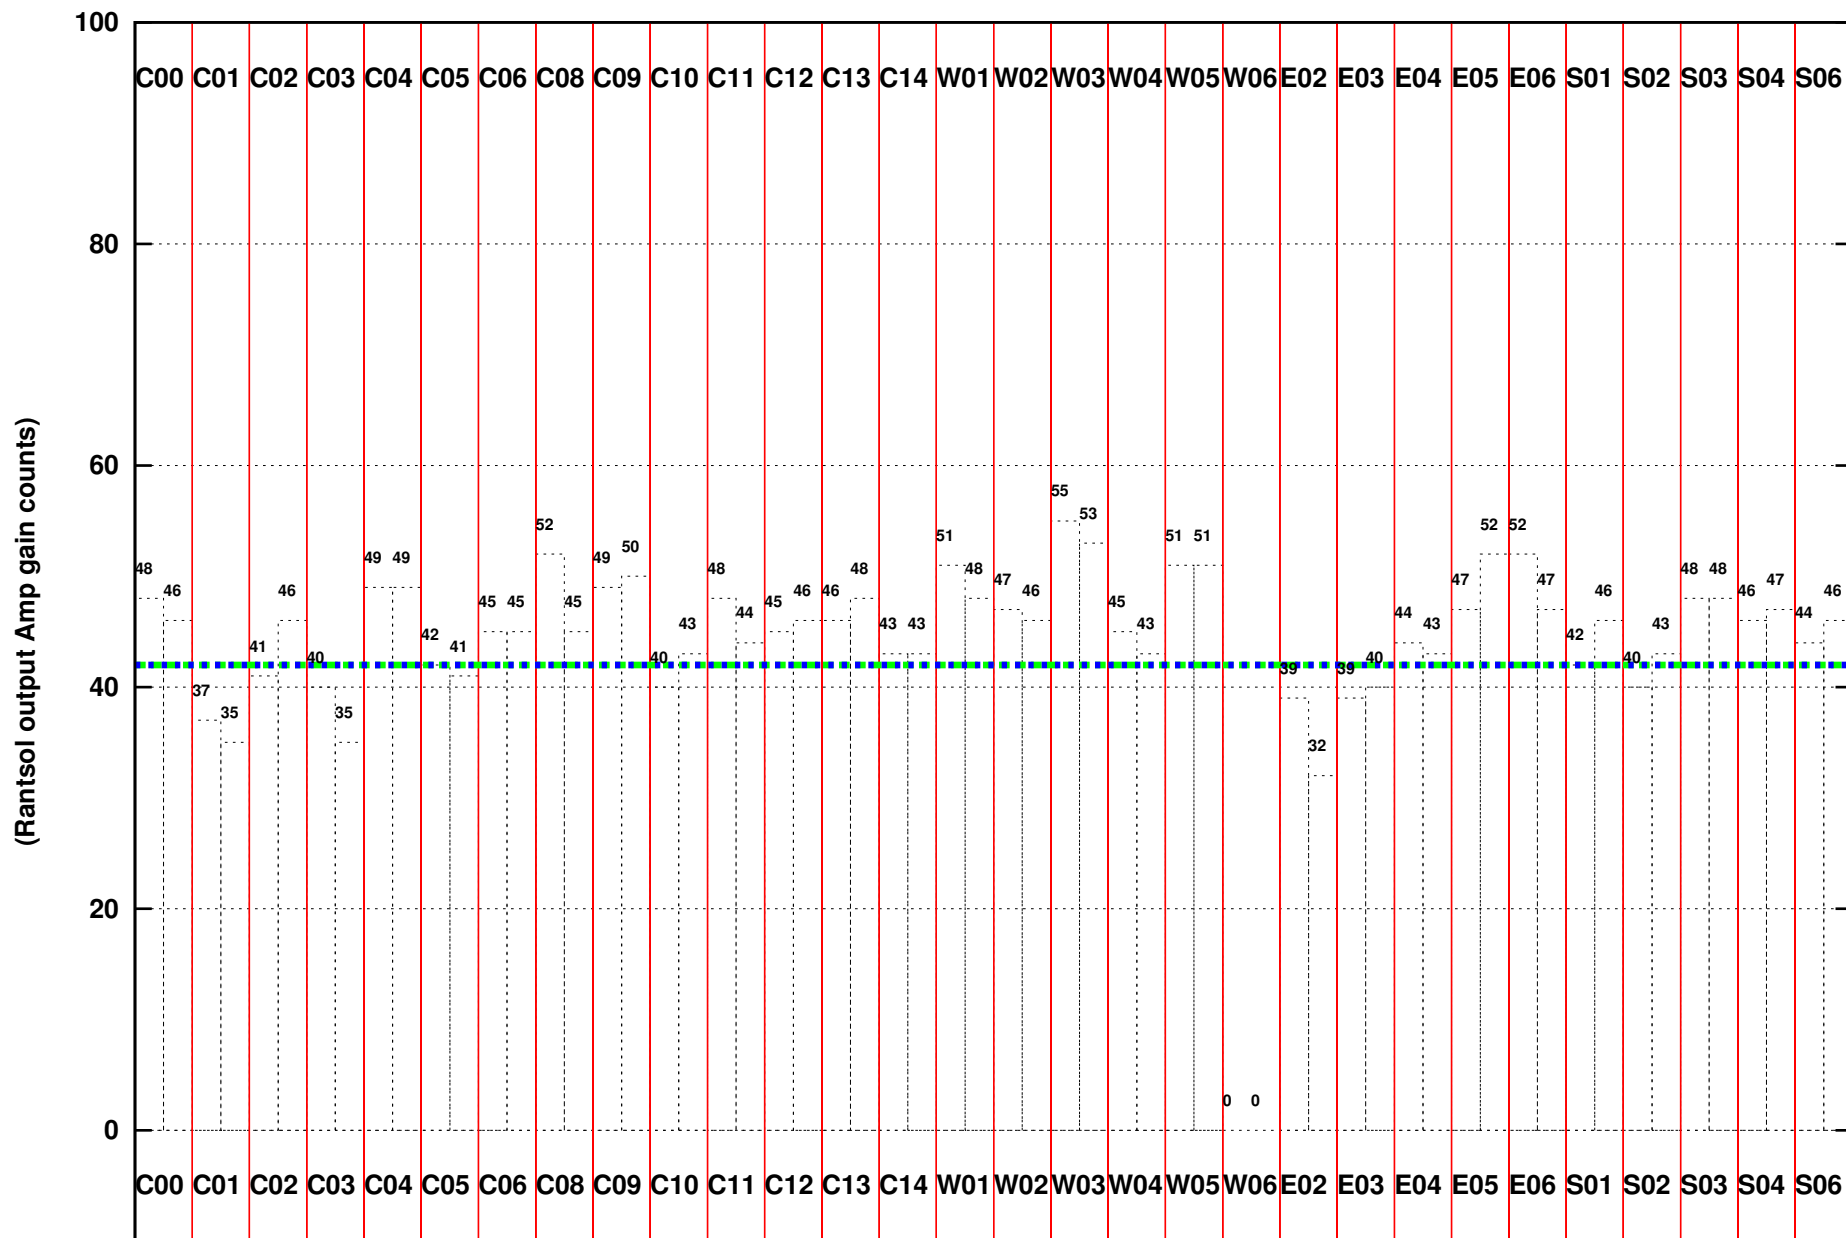

FRINGE STATUS (Rf:1409.923,1409.923 MHz., LO1:1340.000,1340.000 MHz., LO4/5:130.077,174.923 MHz.)

(File:/gsbifrddata1/26jun/34_112_26jun2018.lta, scan:0, chan:256, Src:3C286, Date:26Jun2018 17:55:43)