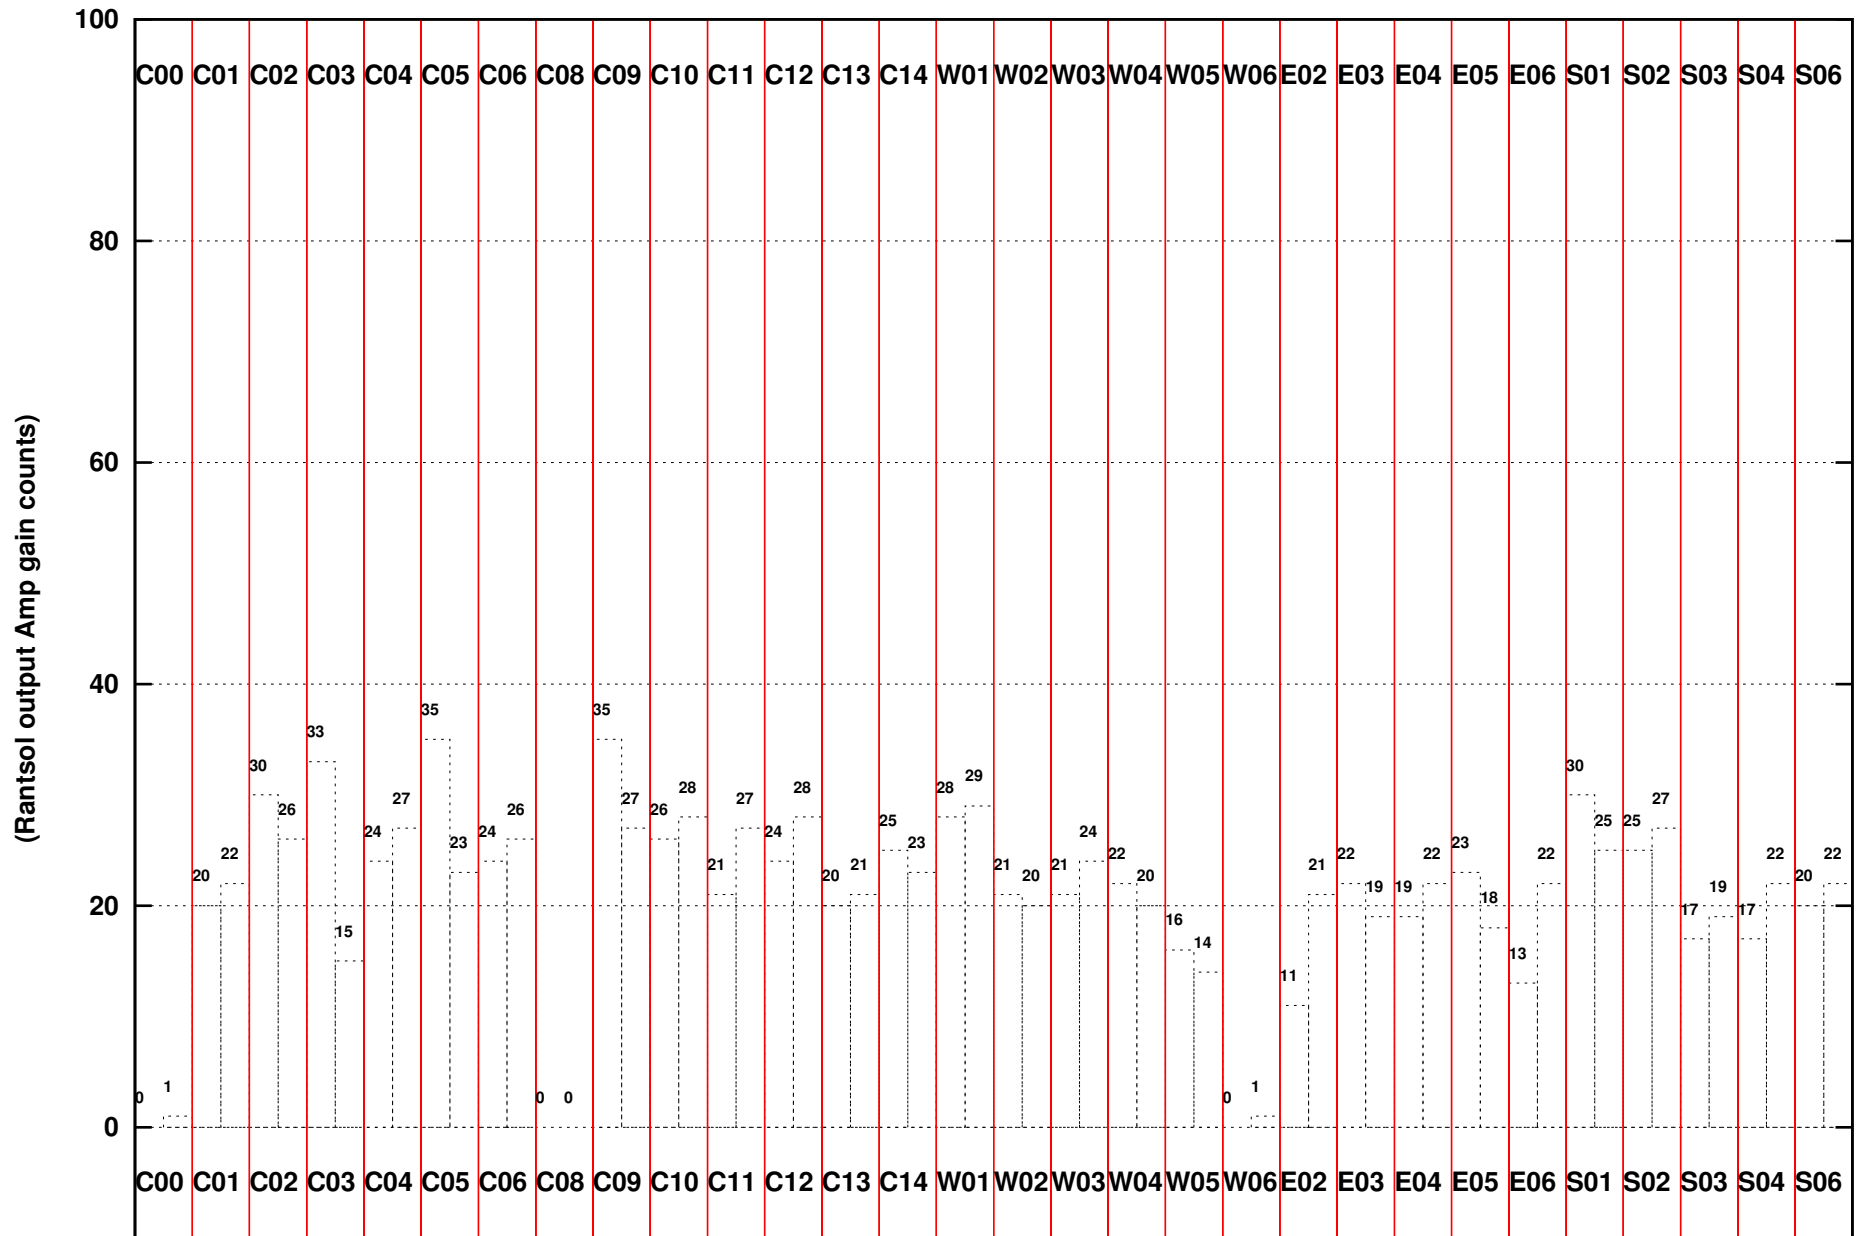

FRINGE STATUS (Rf:228.000,228.000 MHz., LO1:42.000,42.000 MHz., LO4/5:228.000,228.000 MHz.)

(File:/gwbifrddata2/30jun/ddtc007_30jun2018_gwb.lta, scan:0, chan:8192, Src:1830-360, Date:30Jun2018 02:00:04)