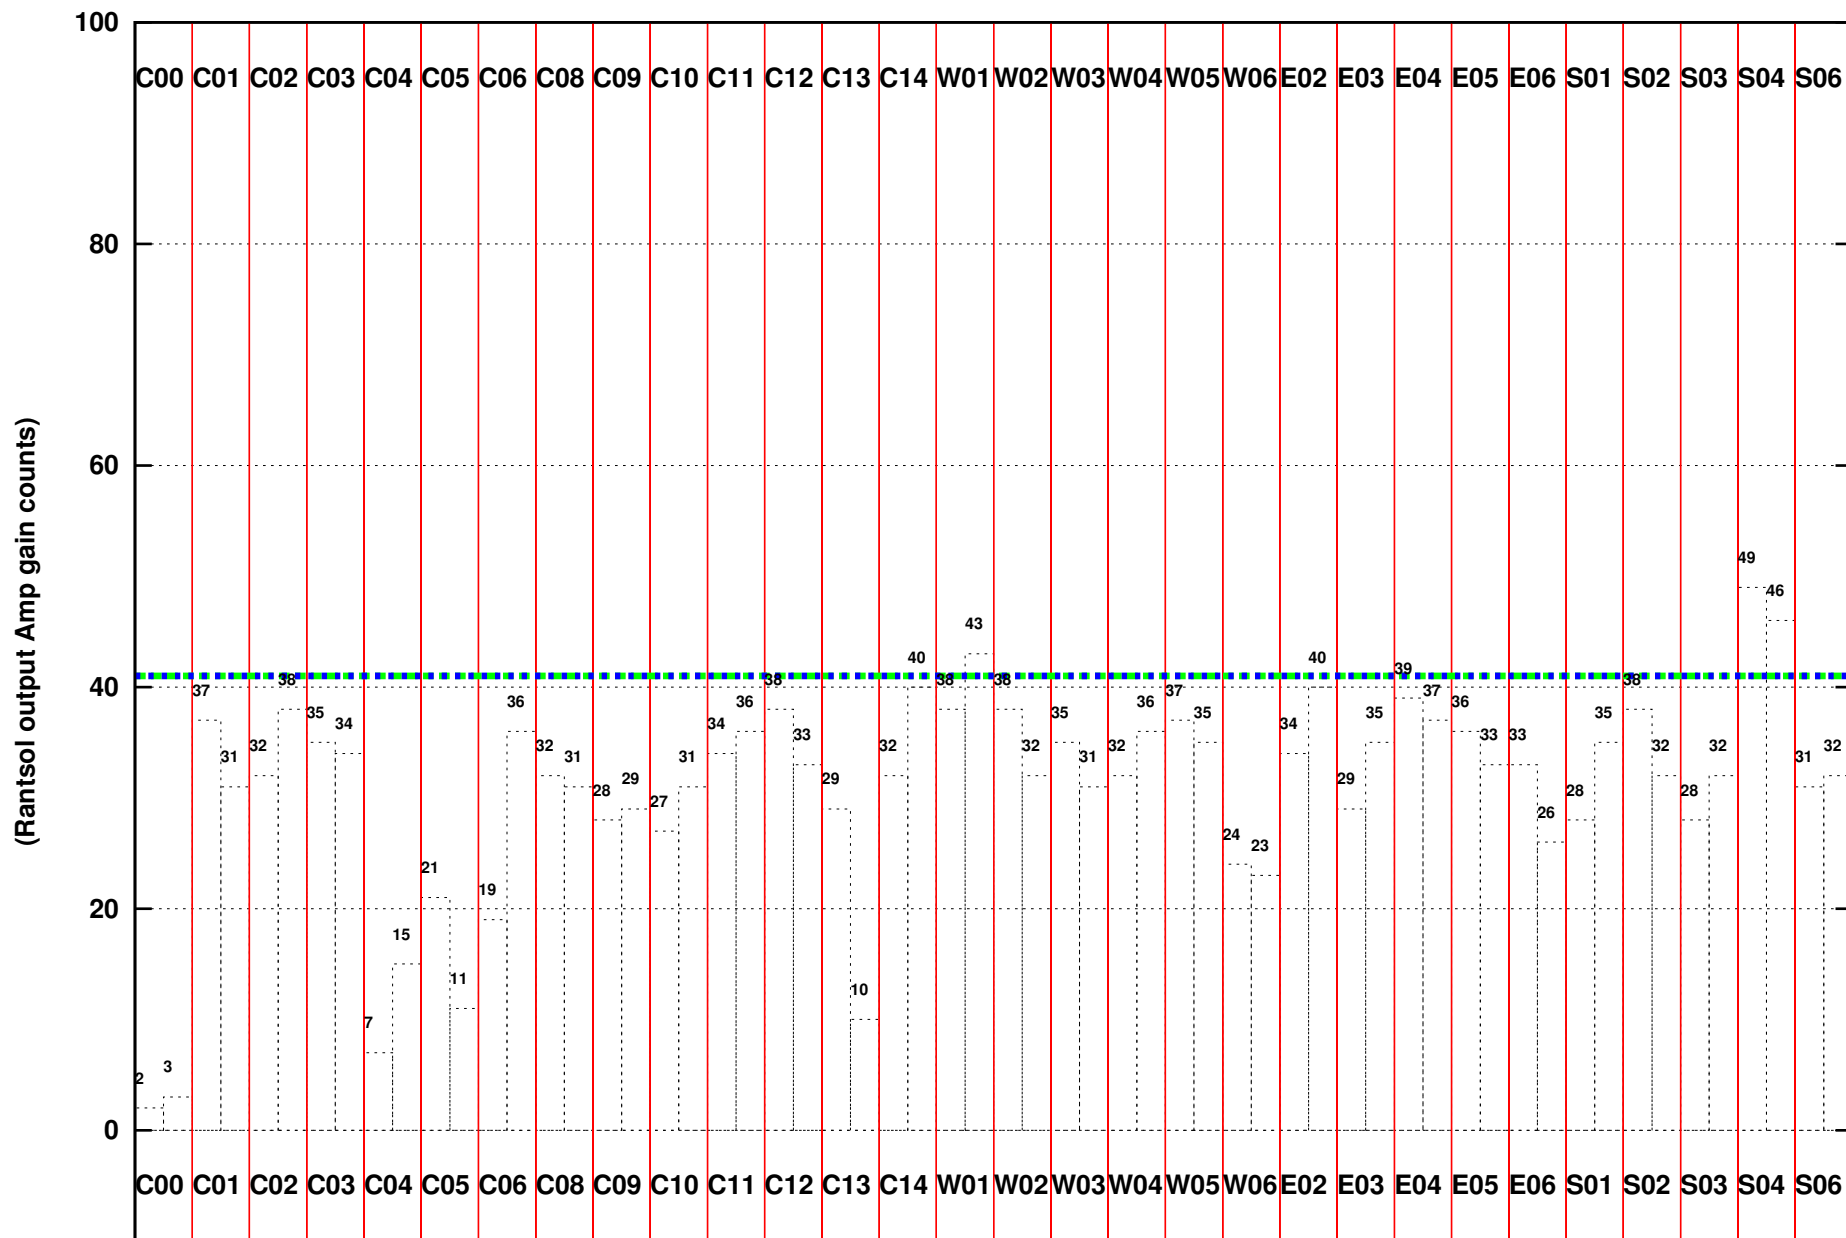

FRINGE STATUS (Rf:550.000,550.000 MHz., LO1:0.000,0.000 MHz., LO4/5:550.000,550.000 MHz.)

( File:/gwbifrddata/02jul/34\_122\_02jul18\_gwb.lta, scan:0, chan:1024, Src:3C48, Date:02Jul2018 11:11:08)