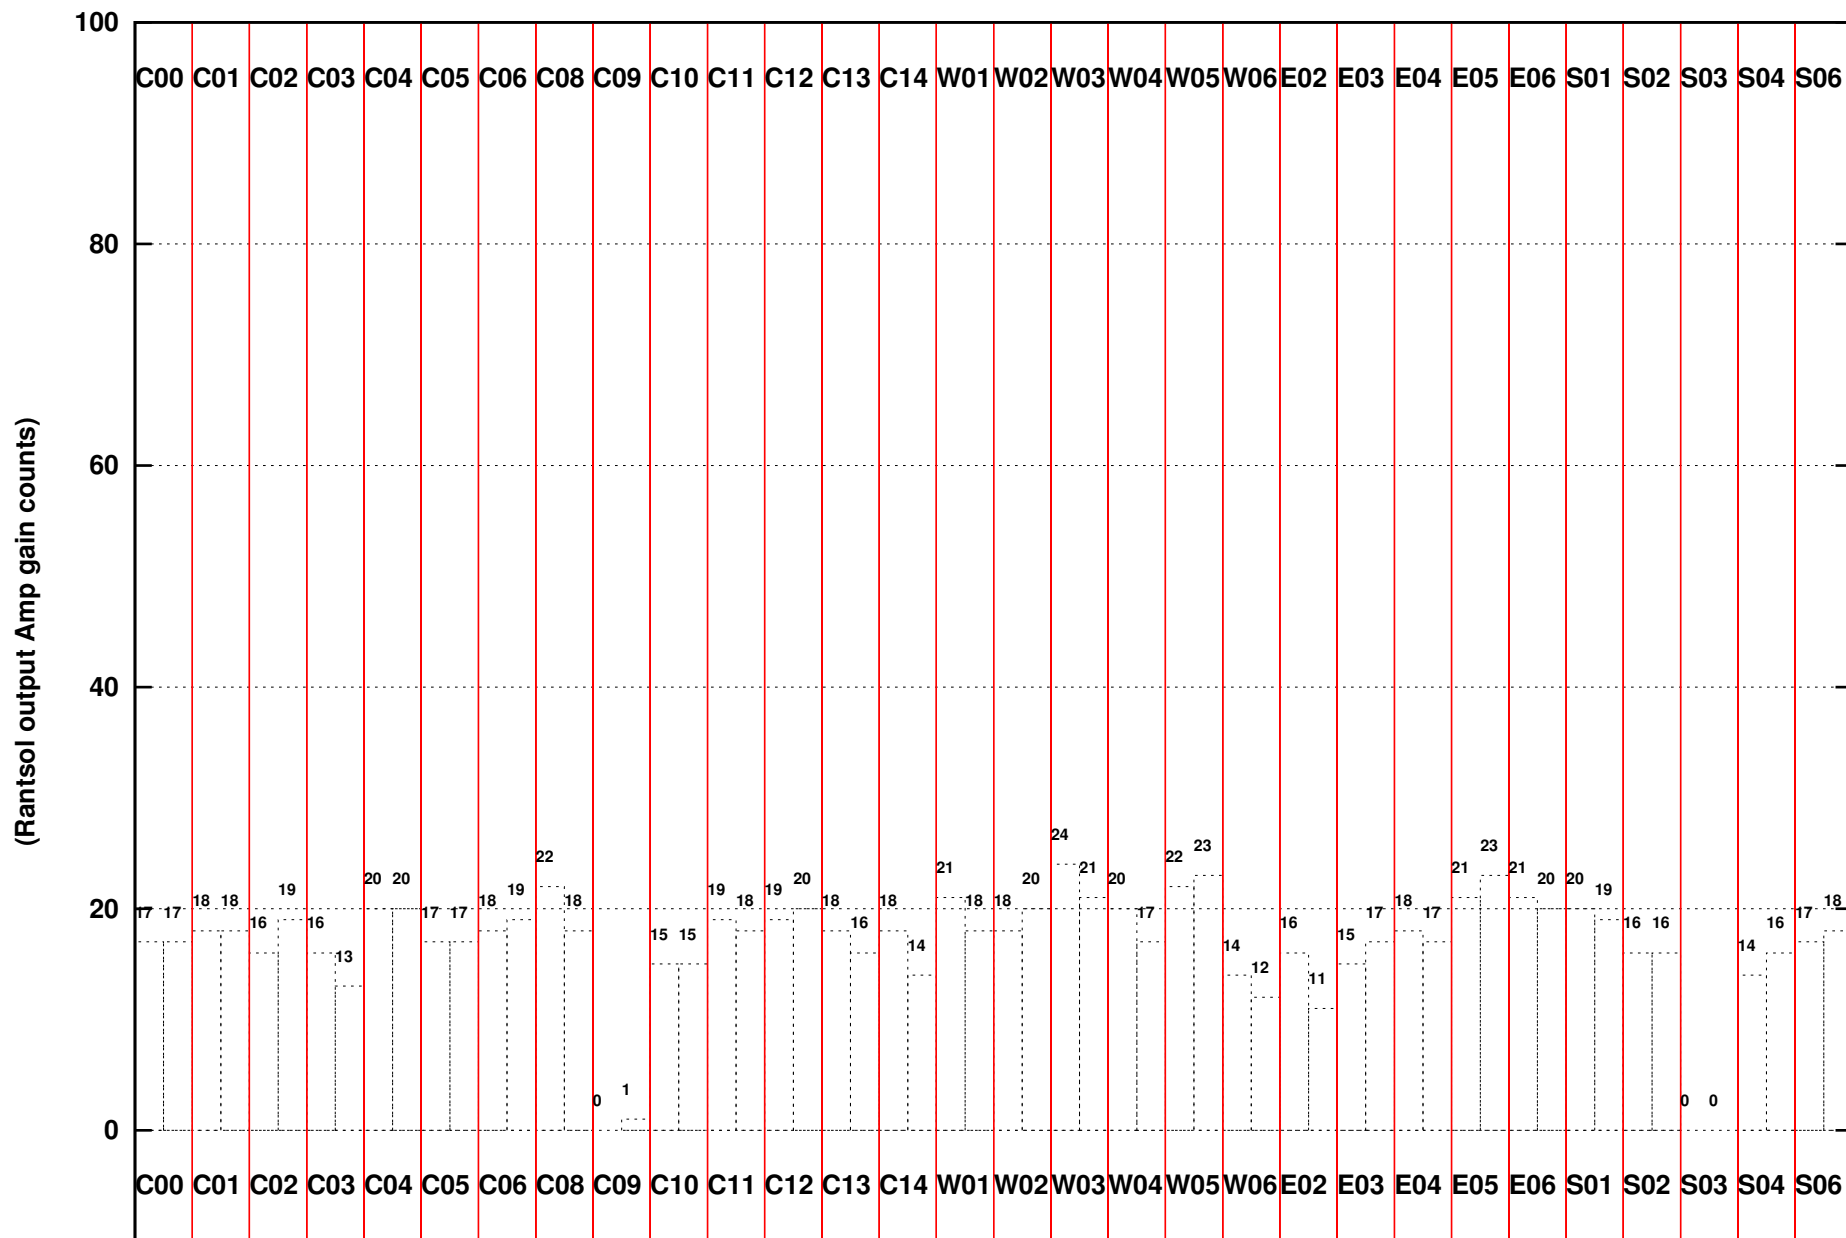

FRINGE STATUS (Rf:1409.783,1409.783 MHz., LO1:1340.000,1340.000 MHz., LO4/5:130.217,174.783 MHz.)

(File:/gsbifrddata/13jul/34_112_13jul2018_gsb.lta, scan:0, chan:256, Src:0022+002, Date:13Jul2018 01:11:27)