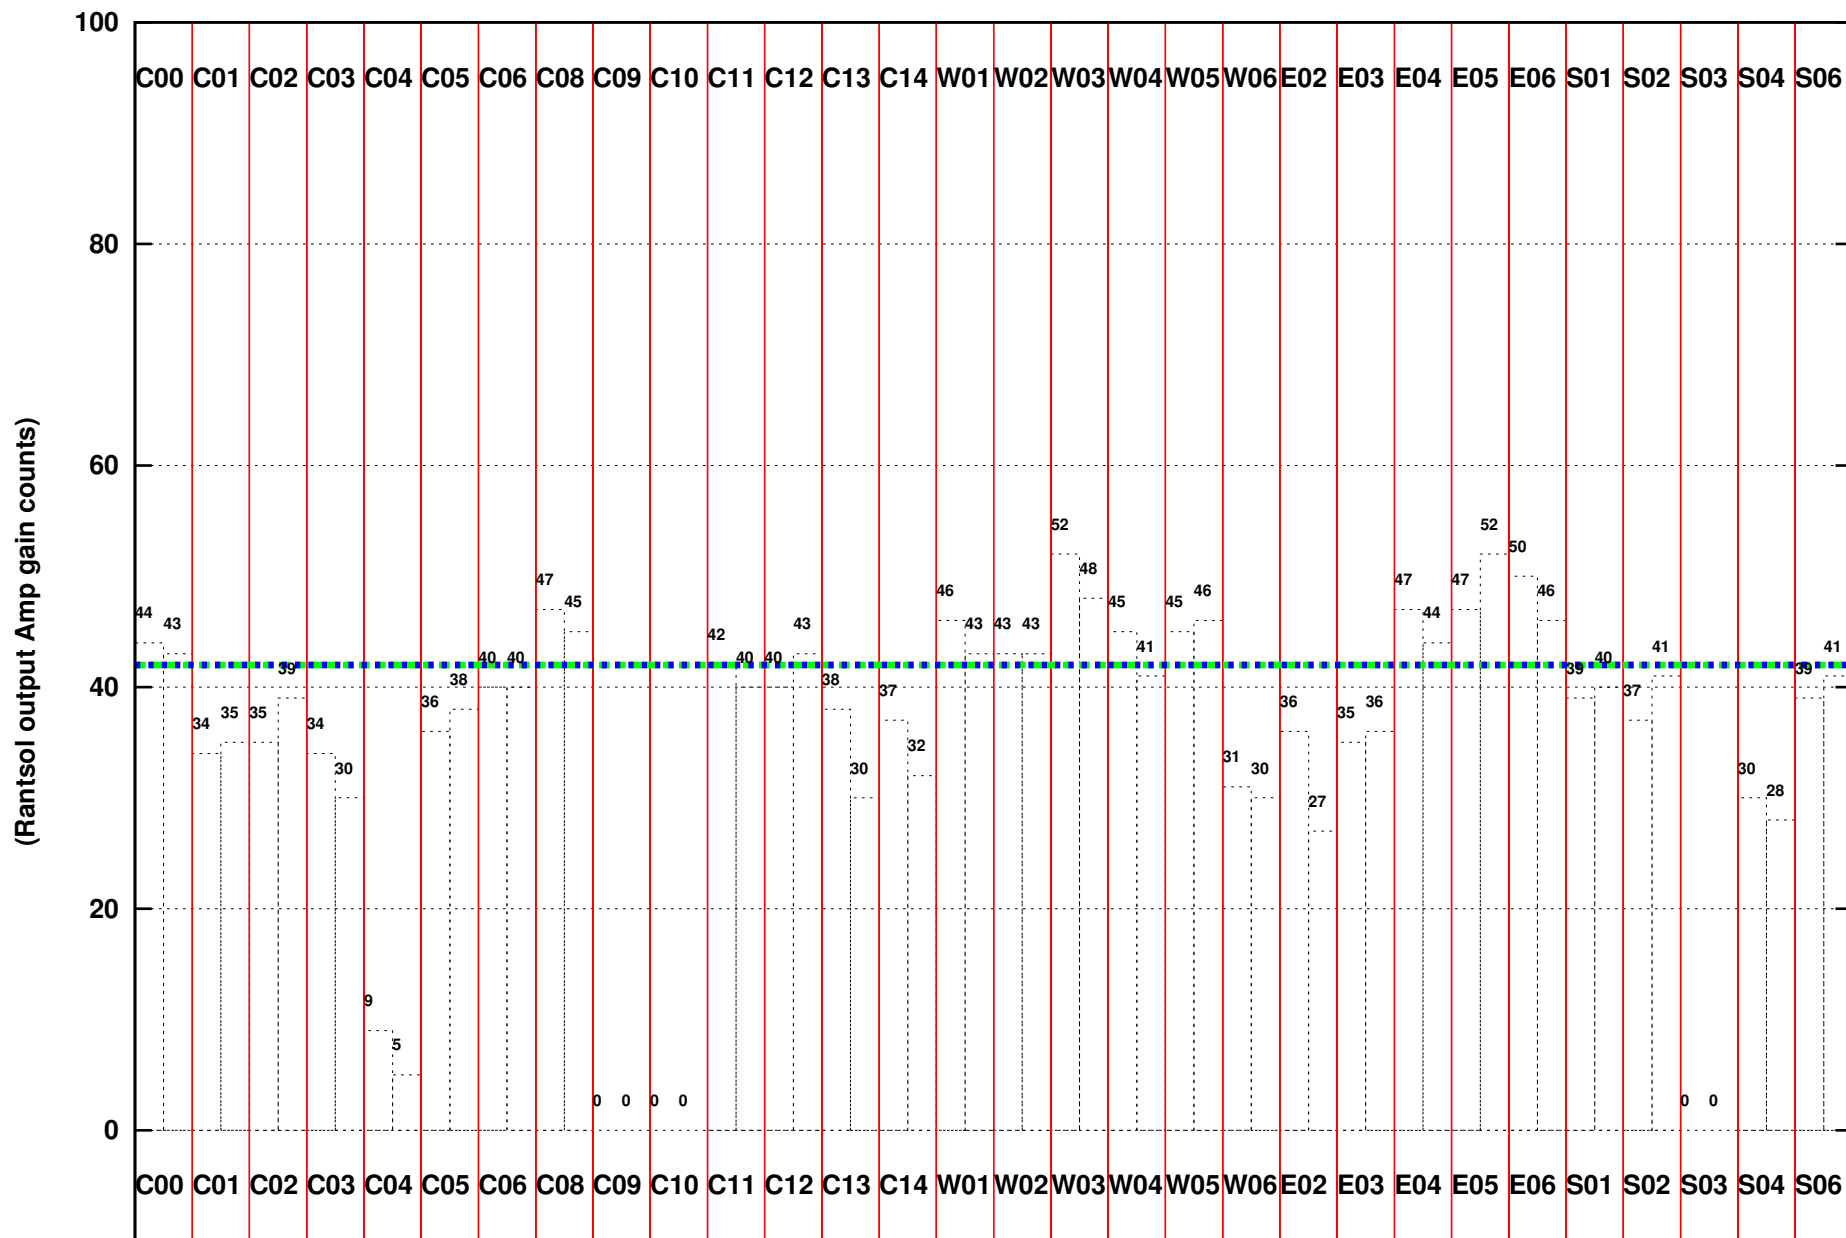

FRINGE STATUS (Rf:1413.083,1413.083 MHz., LO1:1340.000,1340.000 MHz., LO4/5:126.917,178.083 MHz.)

(File:/gsbifrddata1/14jul/34_112_14jul2018_gsb.lta, scan:0, chan:256, Src:3C48, Date:14Jul2018 01:31:07)