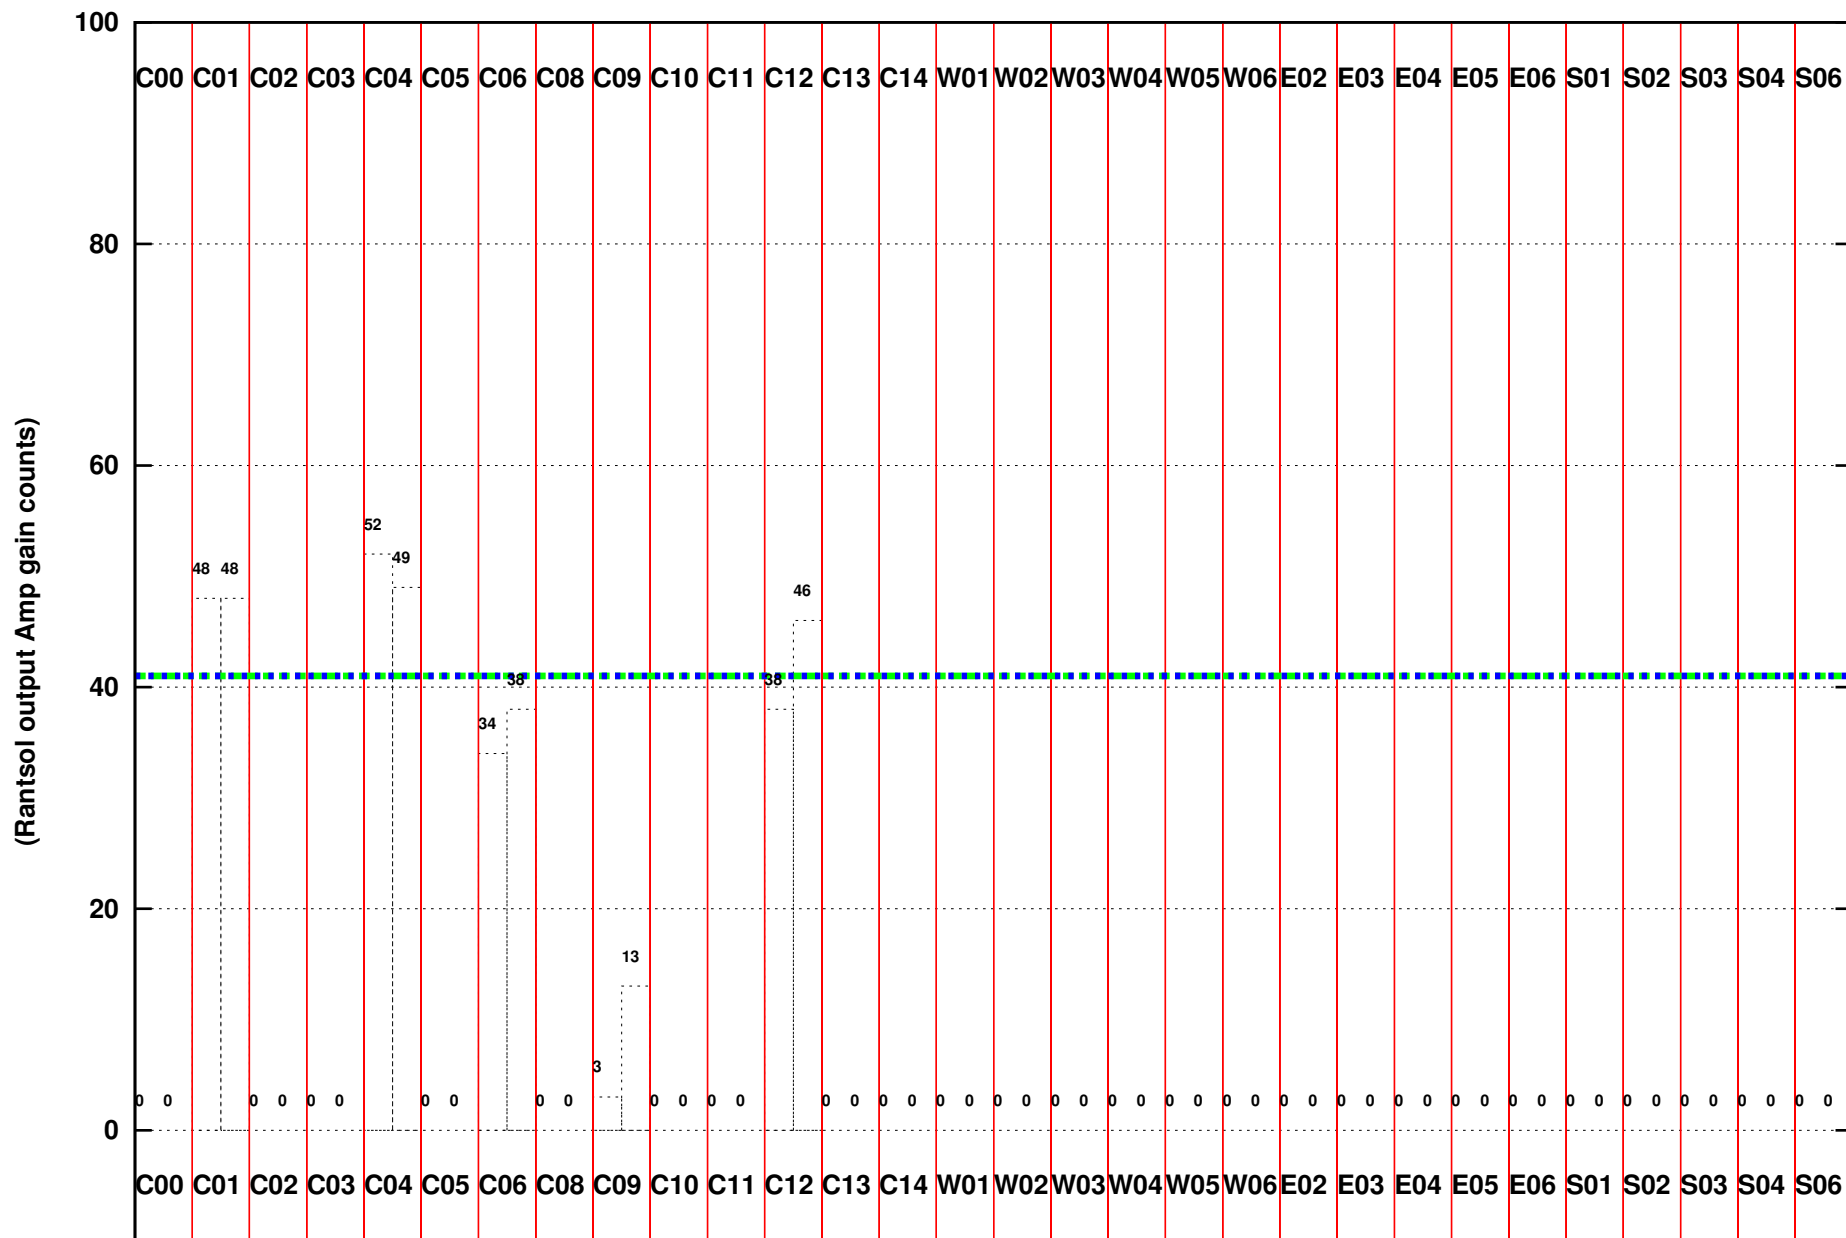

FRINGE STATUS (Rf:500.000,500.000 MHz., LO1:0.000,0.000 MHz., LO4/5:500.000,500.000 MHz.)

(File:/gwbfirdata2/16jul/34_102B_16jul2018_500_suba3.lta, scan:0, chan:512, Src:3C48, Date:16Jul2018 09:38:16)