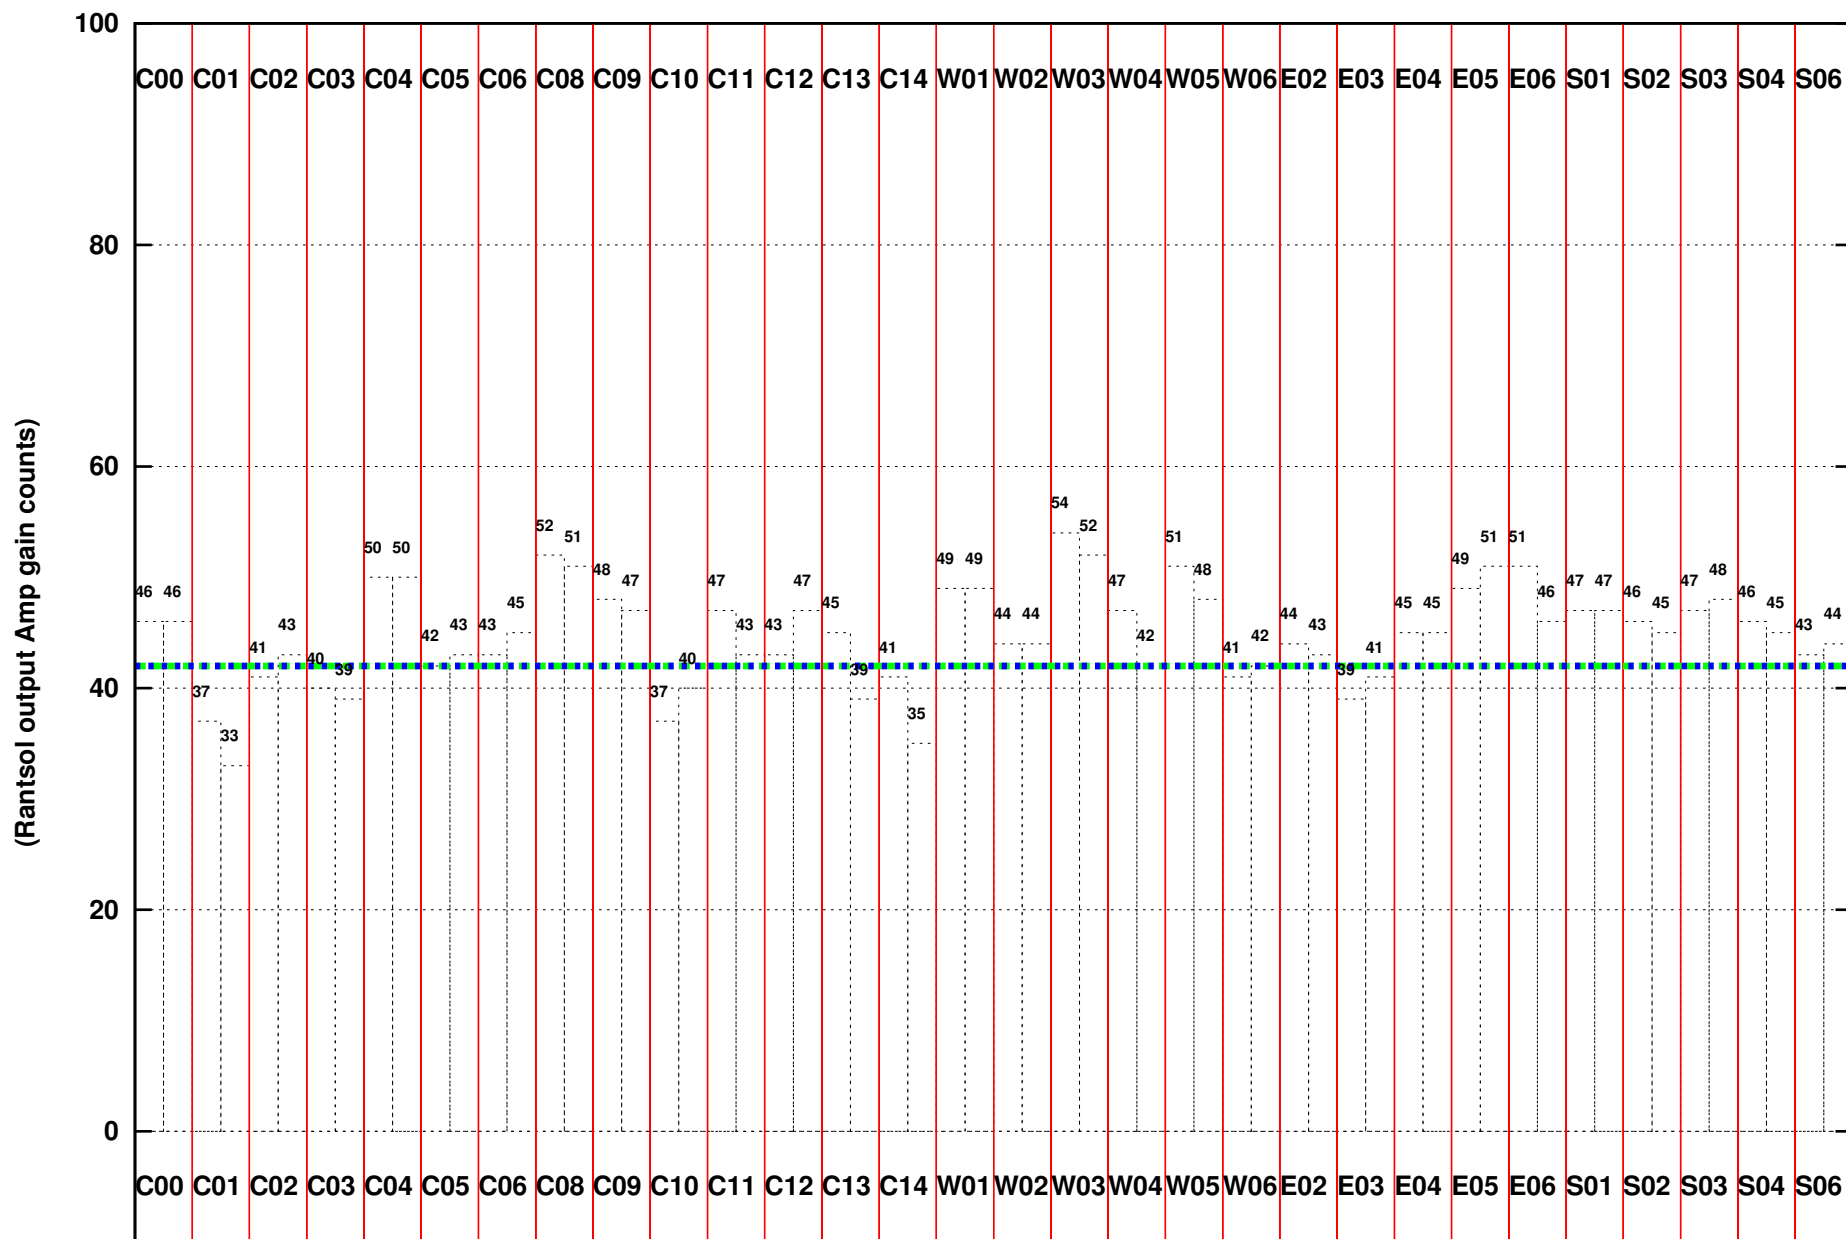

FRINGE STATUS (Rf:1380.133,1380.133 MHz., LO1:1310.000,1310.000 MHz., LO4/5:129.867,175.133 MHz.)

(File:/gsbifdata1/29jul/34_113_29jul2018.lta, scan:0, chan:256, Src:3C147, Date:29Jul2018 08:51:14)