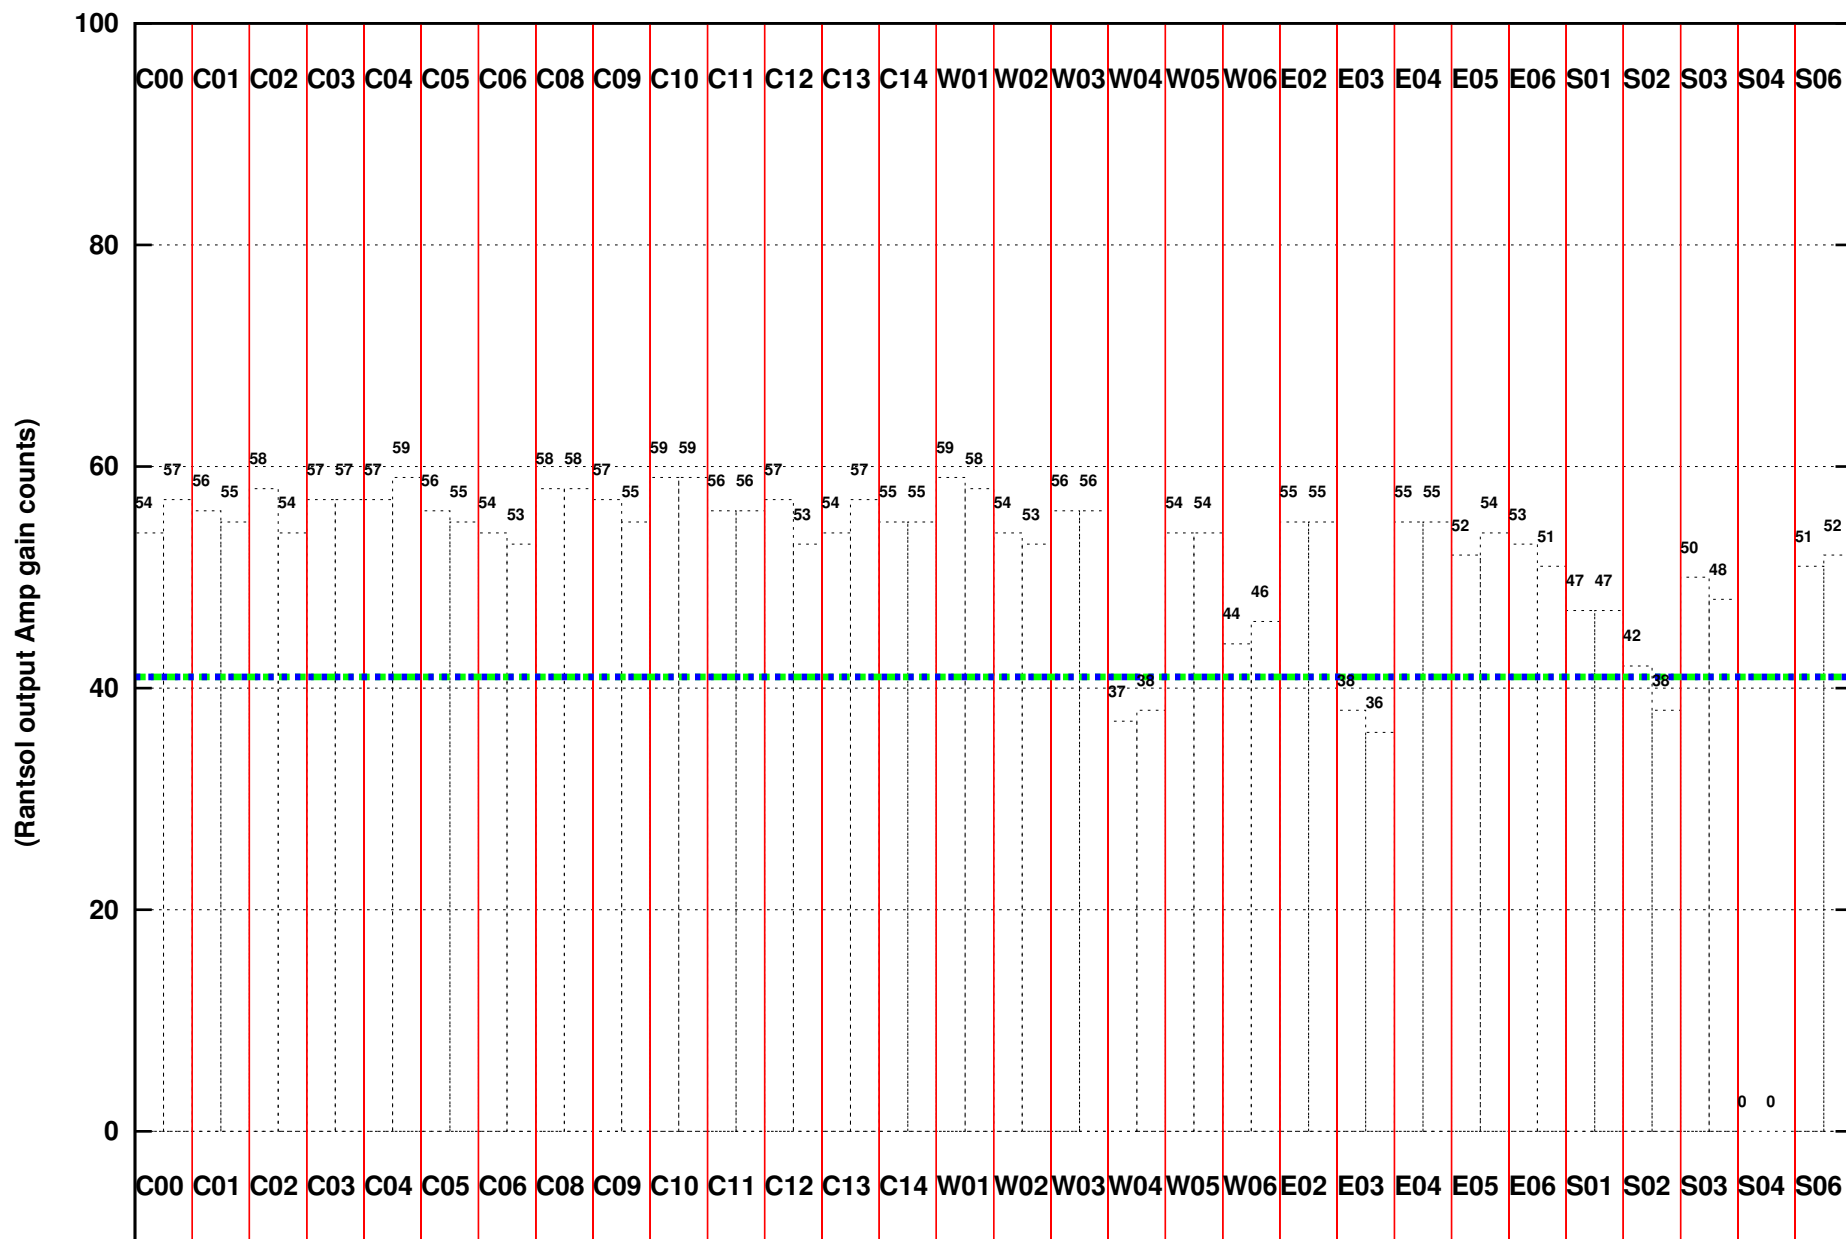

FRINGE STATUS (Rf:550.000,550.000 MHz., LO1:0.000,0.000 MHz., LO4/5:550.000,550.000 MHz.)

(File:/gwbifrdta/31jul/34_075_31jul2018_gwb.lta, scan:0, chan:1024, Src:3C286, Date:31Jul2018 18:59:10)