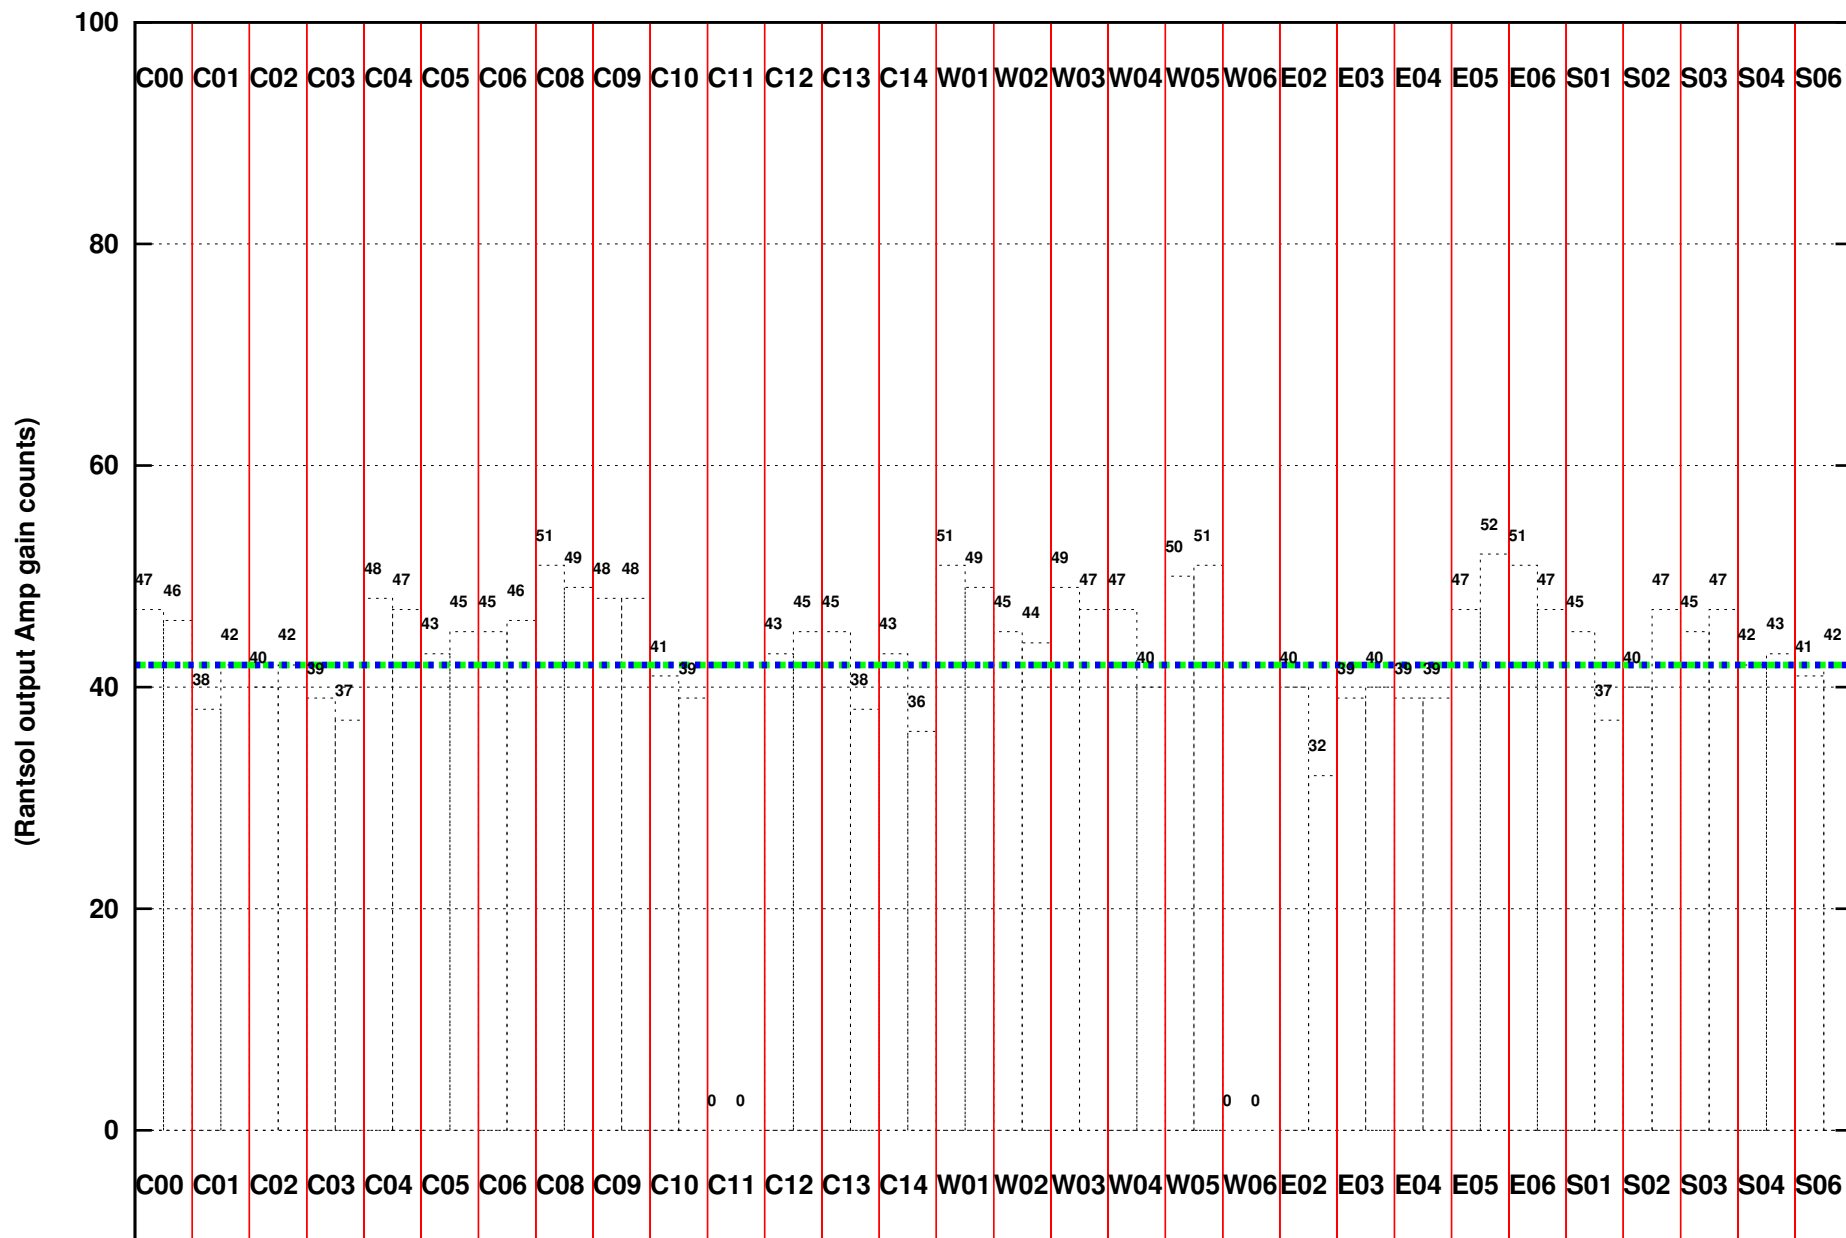

FRINGE STATUS (Rf:1415.943,1415.943 MHz., LO1:1345.000,1345.000 MHz., LO4/5:129.057,175.943 MHz.)

(File:/gsbifrddata/05aug/34_058_05aug2018.lta, scan:0, chan:256, Src:3C48, Date:05Aug2018 07:15:25)