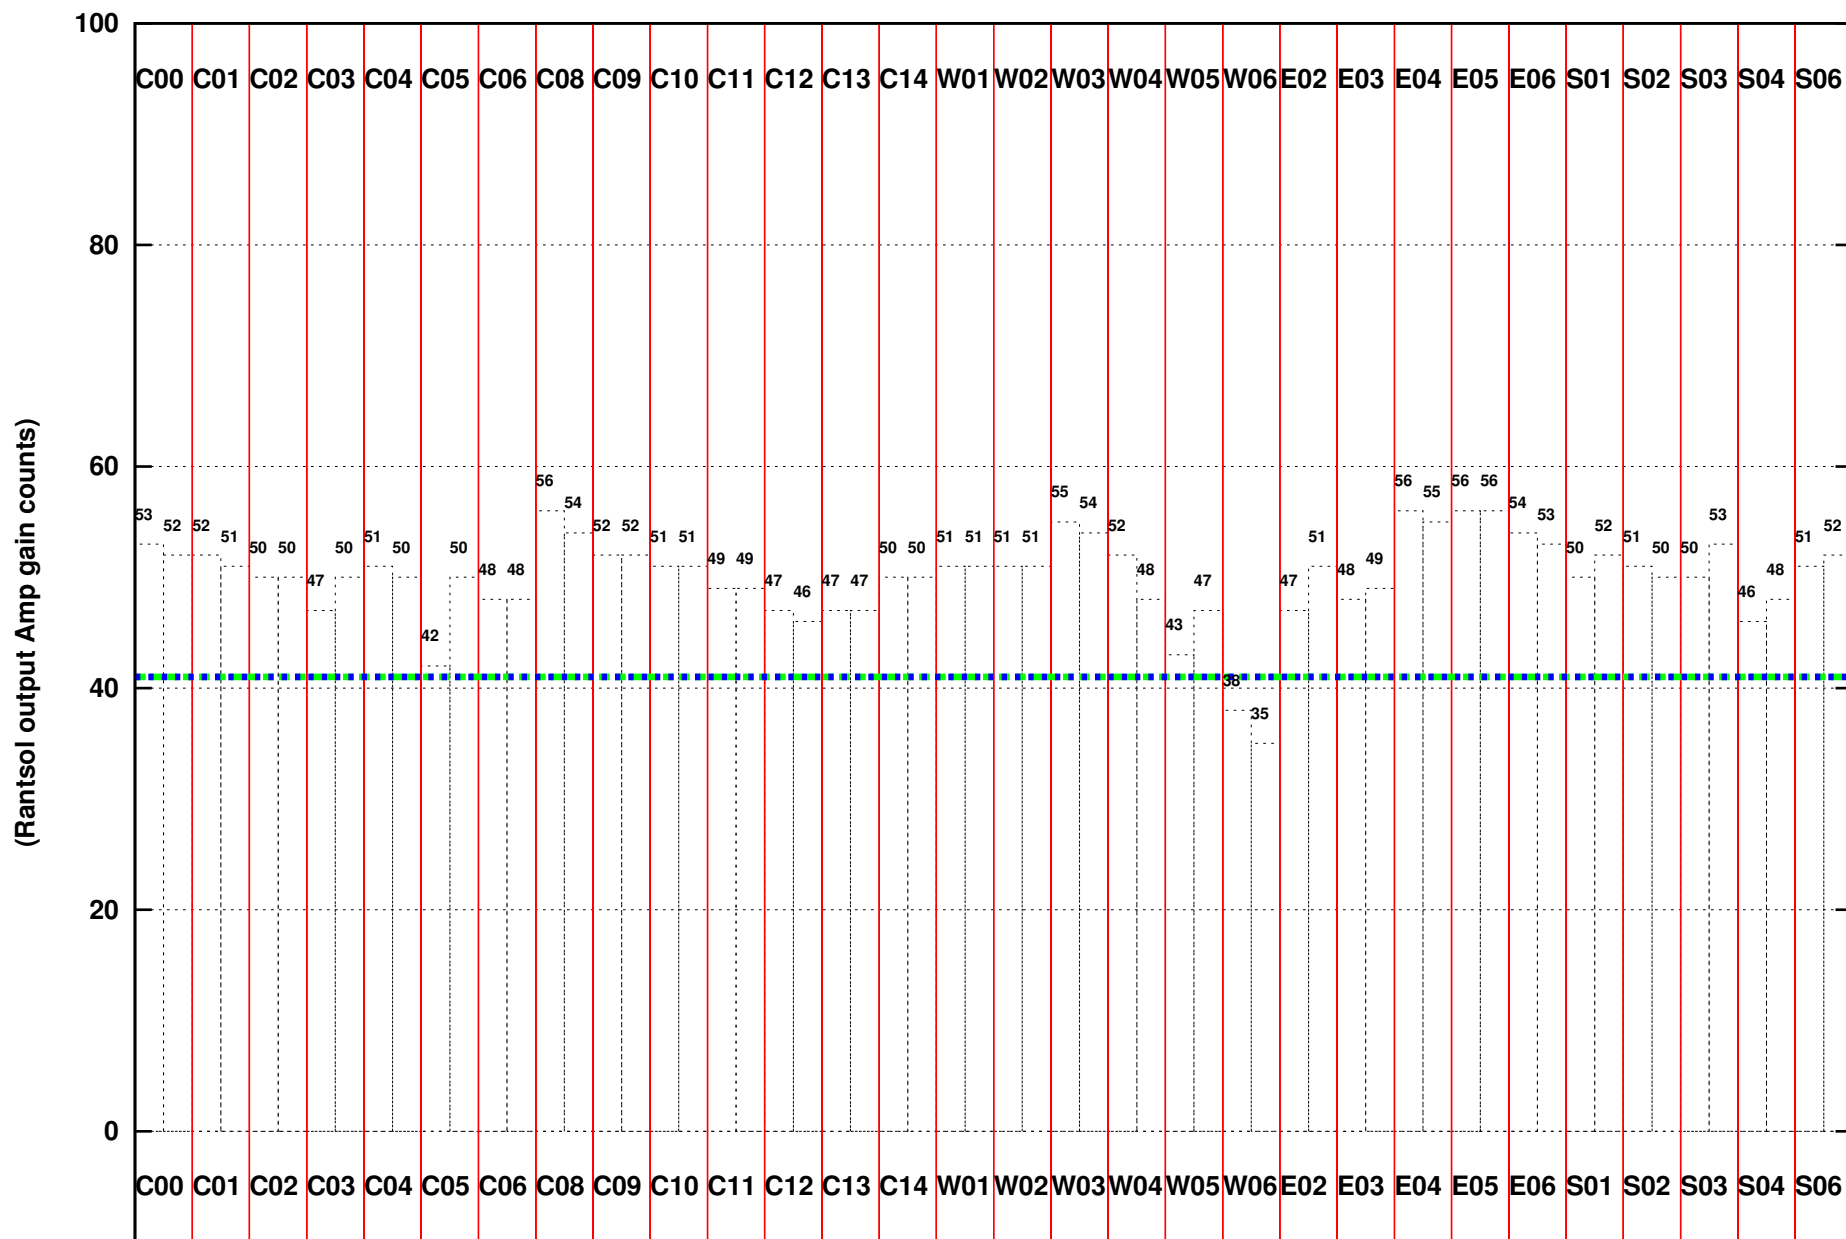

FRINGE STATUS (Rf:500.000,500.000 MHz., LO1:0.000,0.000 MHz., LO4/5:500.000,500.000 MHz.)

( File:/gwbifrddata1/09sep/34\_060\_09sep2018\_gwb.lta, scan:0, chan:4096, Src:3C147, Date:09Sep2018 07:12:21)