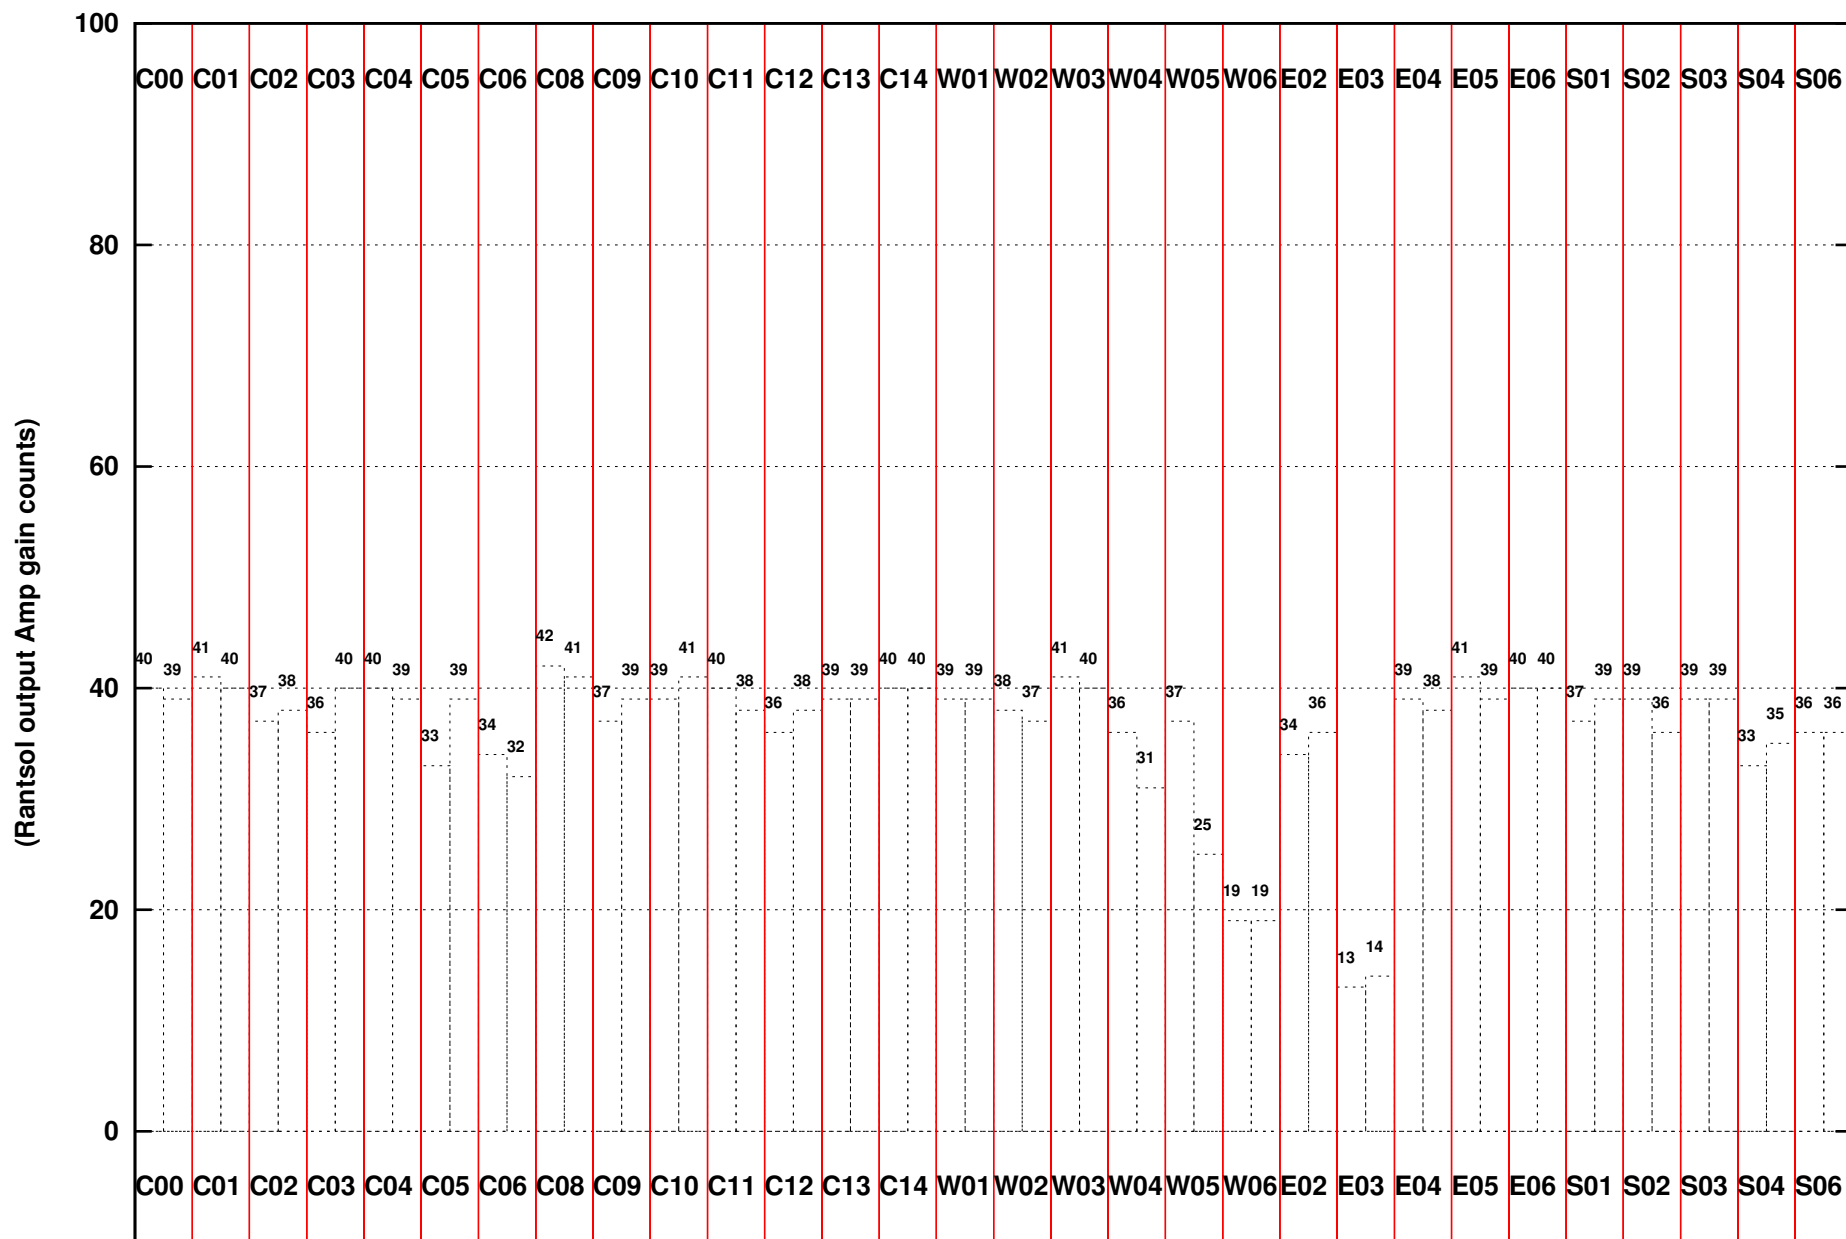

FRINGE STATUS (Rf:500.000,500.000 MHz., LO1:0.000,0.000 MHz., LO4/5:500.000,500.000 MHz.)

(File:/gwbifrddata2/13sep/34_005_13sep2018_gwb.lta, scan:0, chan:2048, Src:2225-049, Date:13Sep2018 20:19:42)