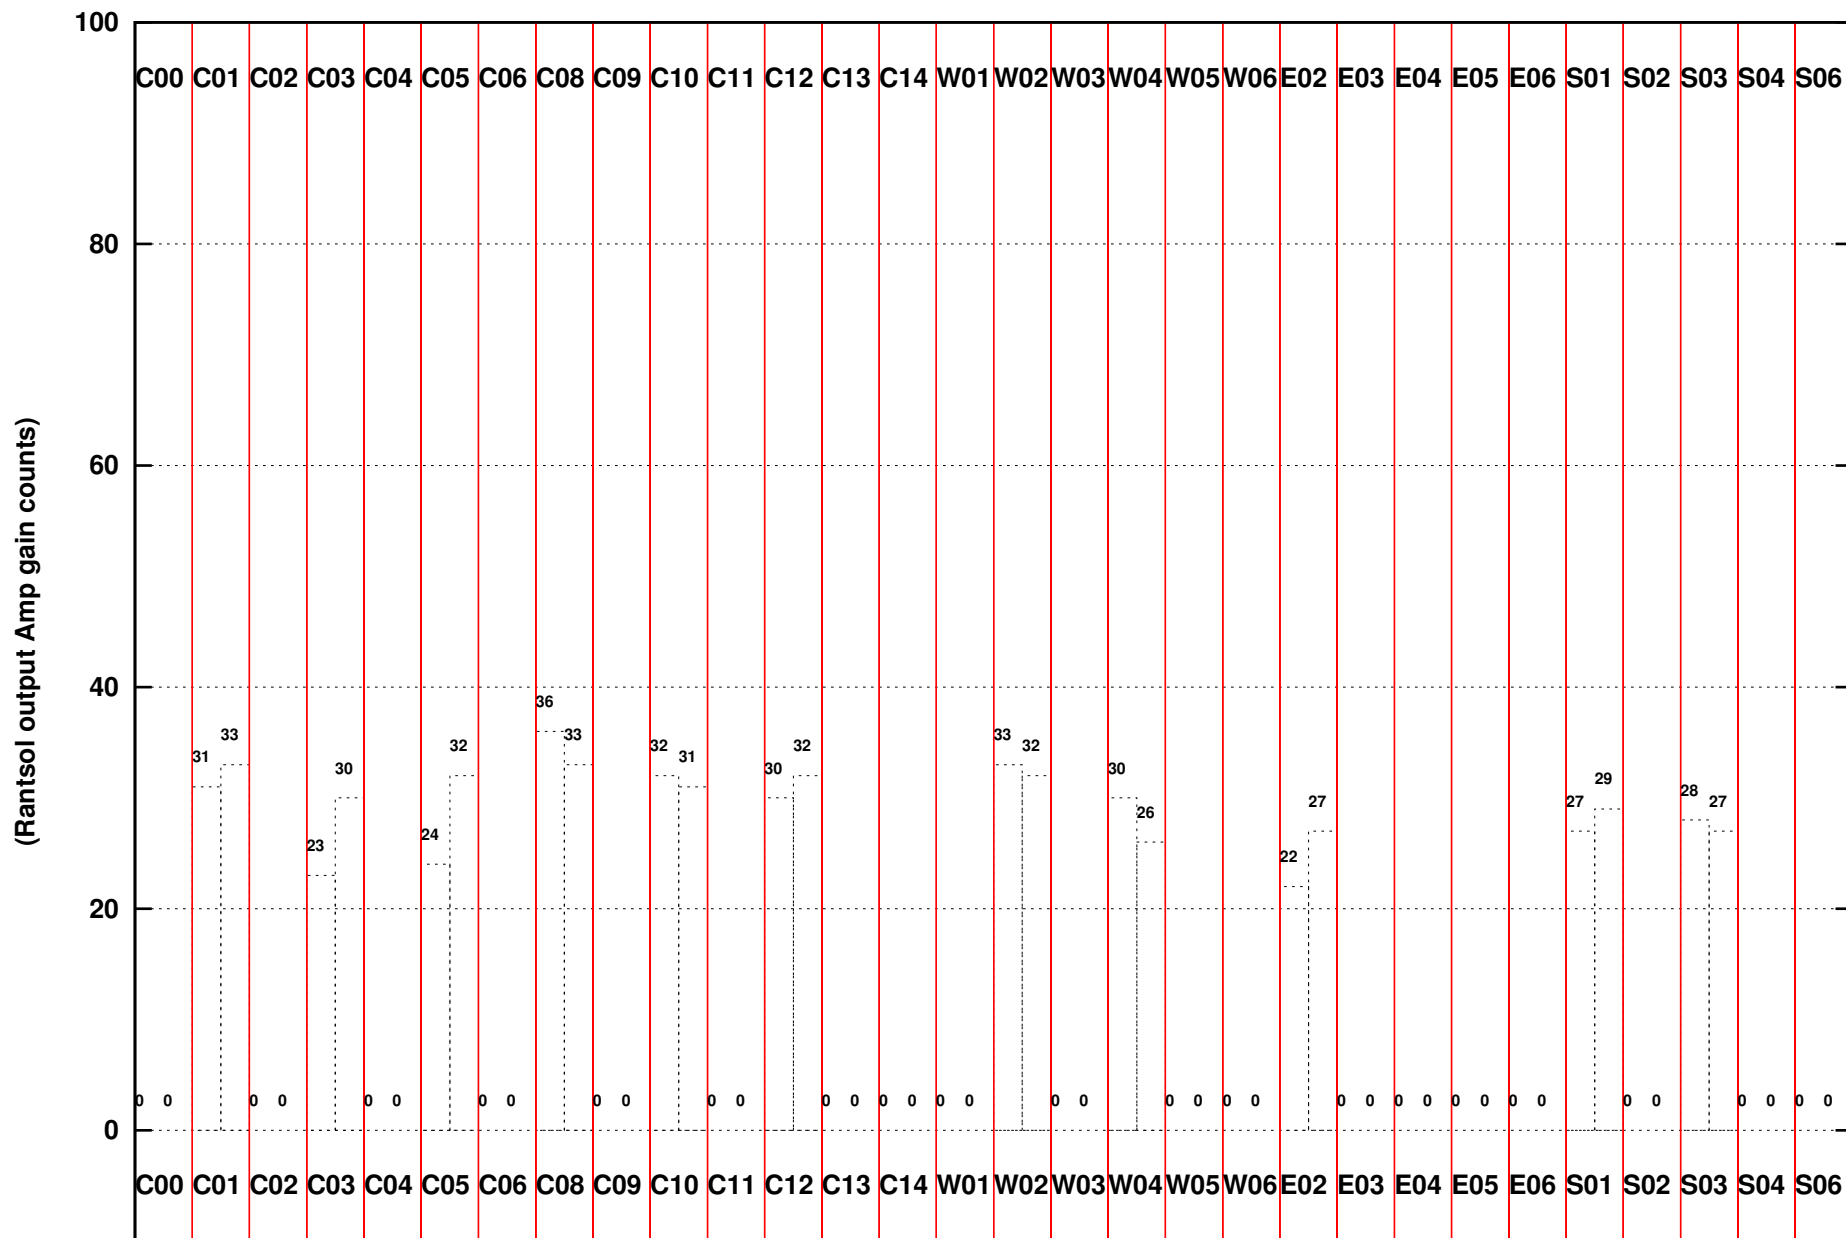

FRINGE STATUS (Rf:500.000,500.000 MHz., LO1:0.000,0.000 MHz., LO4/5:500.000,500.000 MHz.)

(File:/gwbifrddata/24sep/34_067A_24sep18_band3_suba4.lta.5, scan:0, chan:1024, Src:0834+555, Date:24Sep2018 09:53:38)