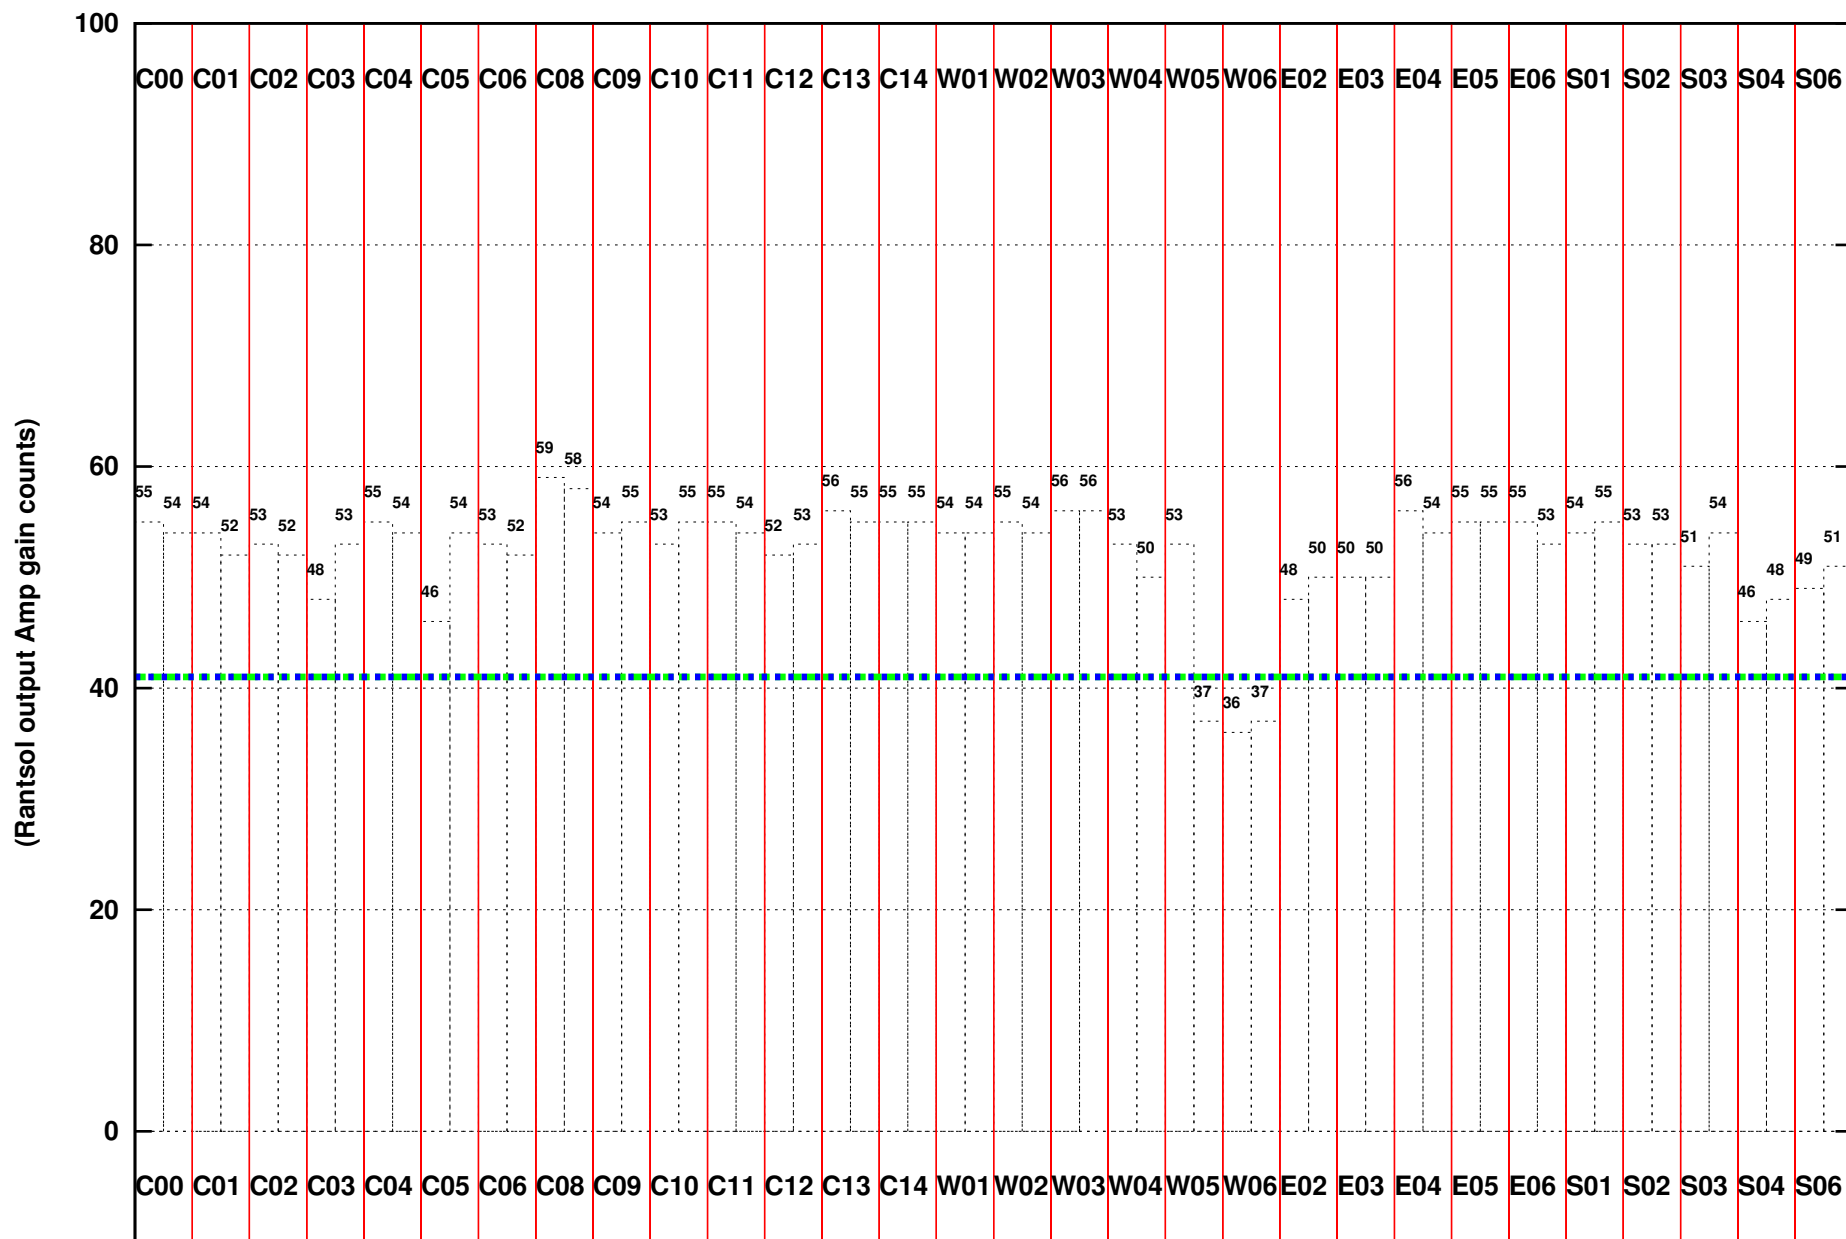

FRINGE STATUS (Rf:500.000,500.000 MHz., LO1:0.000,0.000 MHz., LO4/5:500.000,500.000 MHz.)

(File:/gwbifrddata2/01dec/35_011_01dec2018_gwb.lta, scan:0, chan:1024, Src:3C147, Date:30Nov2018 23:42:20)