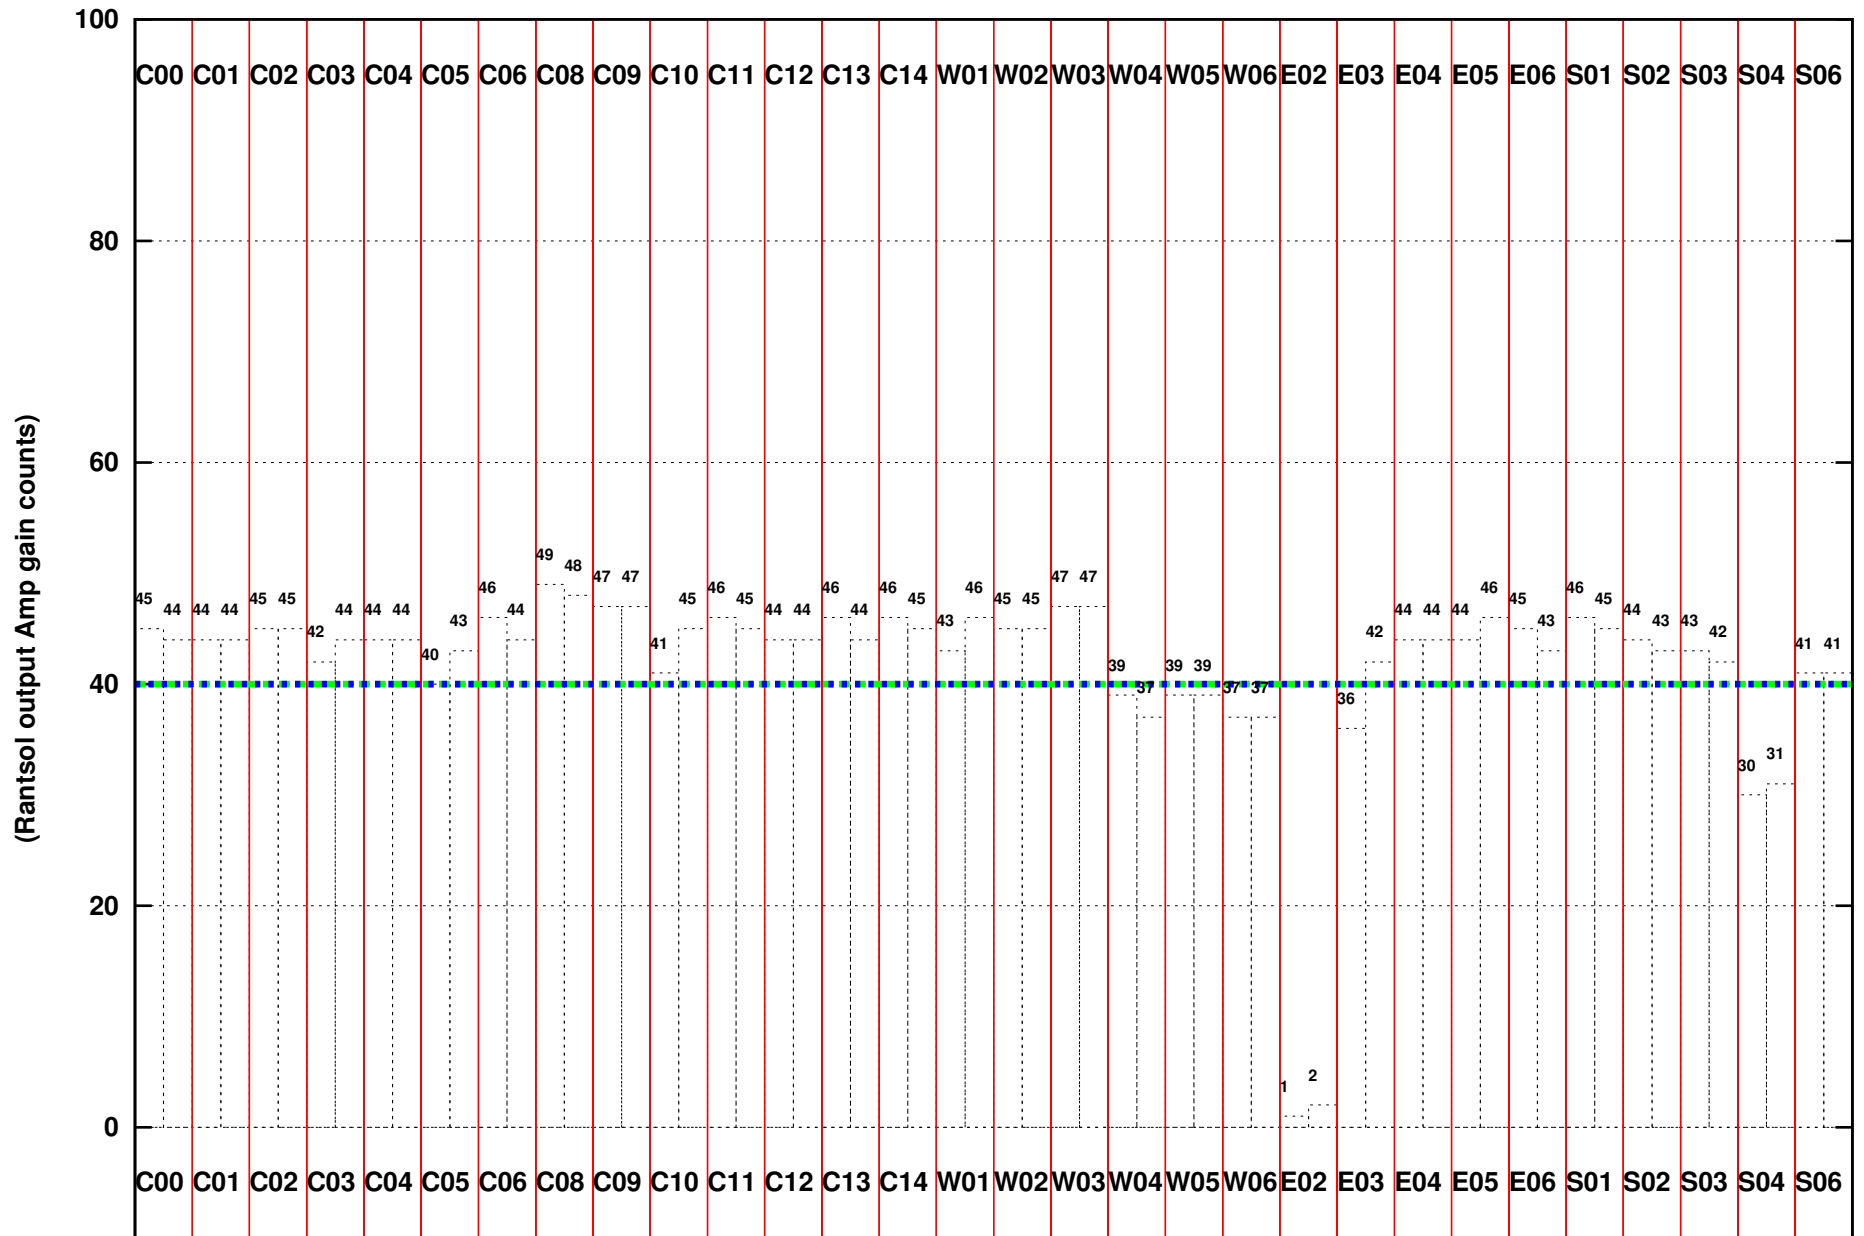

FRINGE STATUS (Rf:316.000,316.000 MHz., LO1:254.000,254.000 MHz., LO4/5:138.000,167.000 MHz.)

( File:/gsbifrddata1/07dec/35\_023\_07dec2018\_gsb.lta, scan:0, chan:128, Src:3C147, Date:07Dec2018 01:39:13)