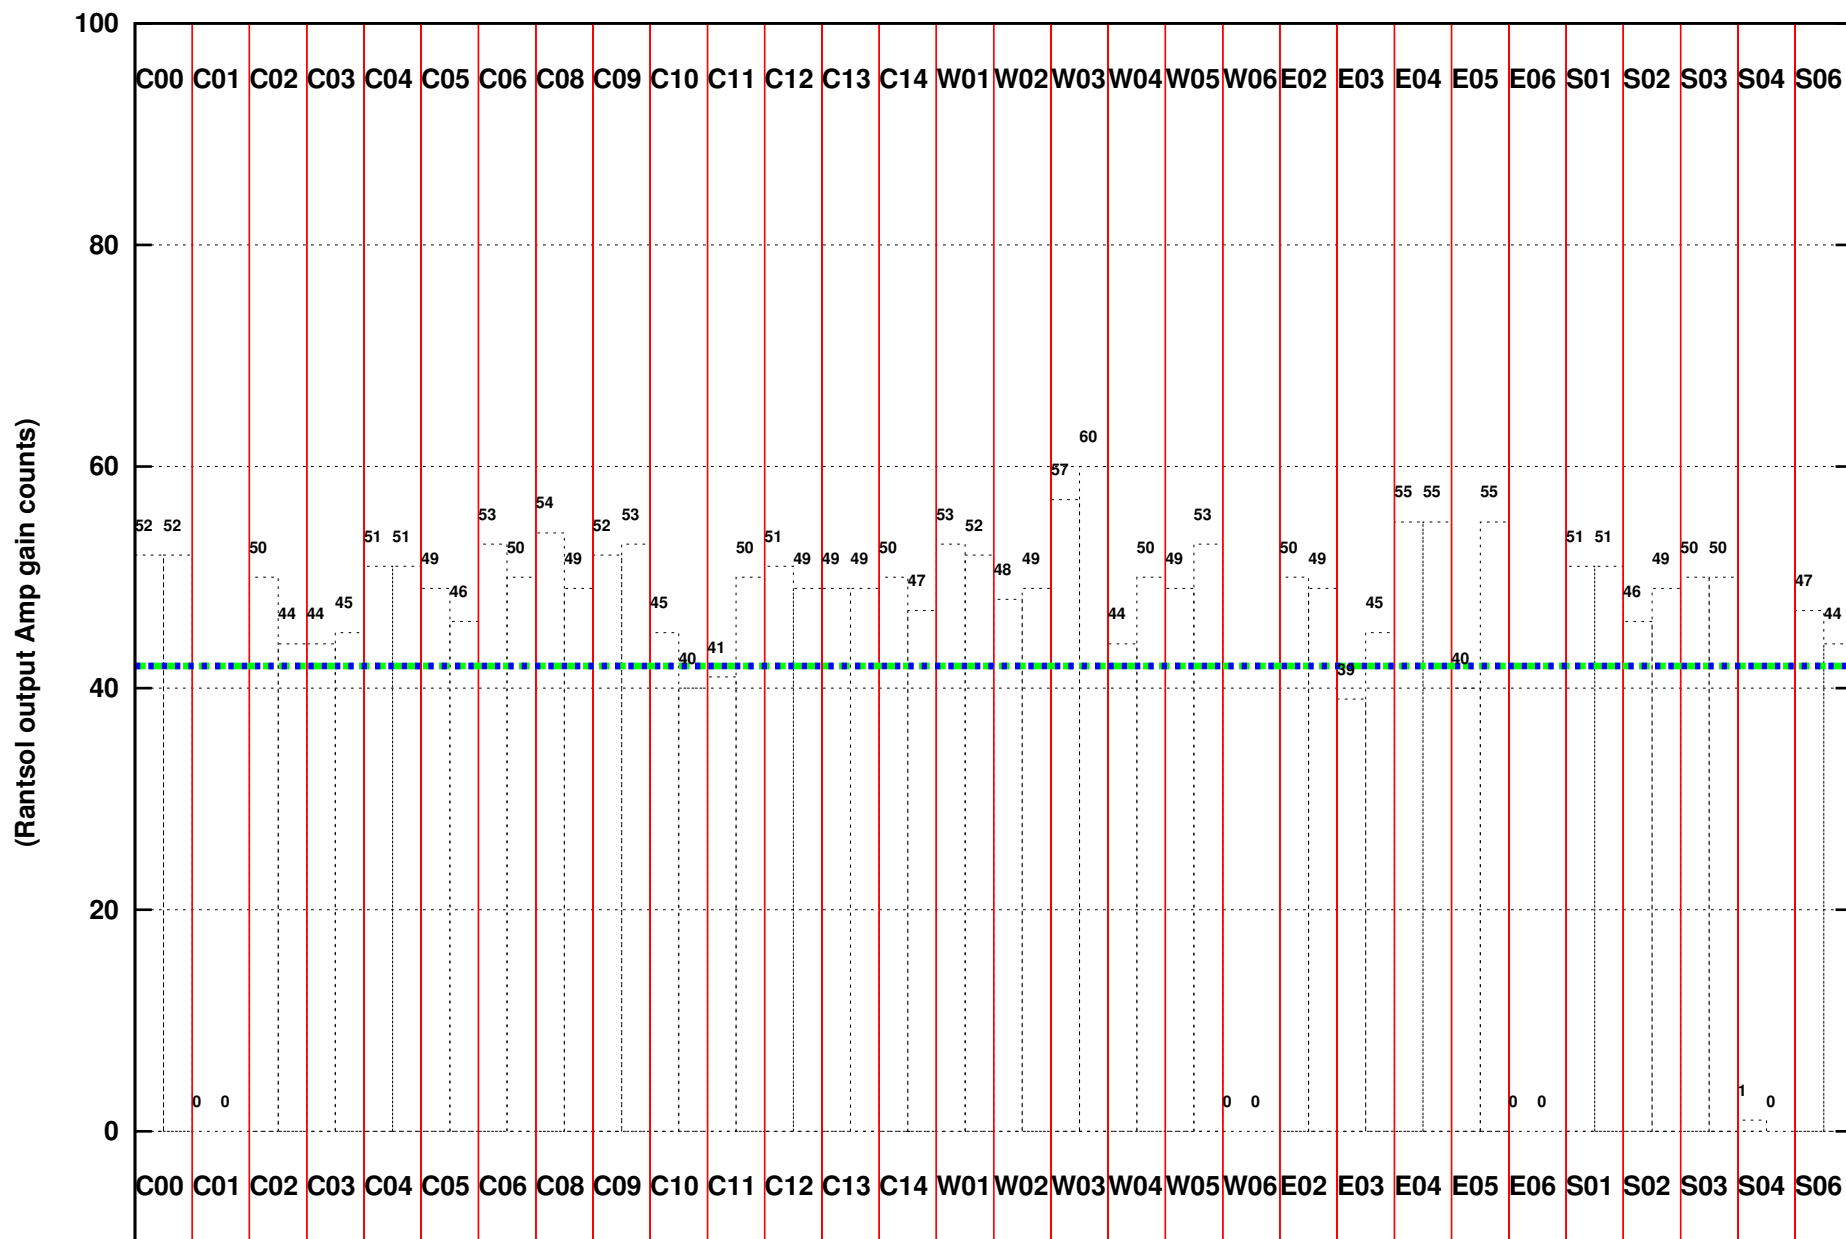

FRINGE STATUS (Rf:1460.000,1460.000 MHz., LO1:0.000,0.000 MHz., LO4/5:1460.000,1460.000 MHz.)

(File:/gwbifrddata2/22dec/35_022_22dec2018_gwb.lta, scan:0, chan:2048, Src:3C48, Date:22Dec2018 16:18:25)