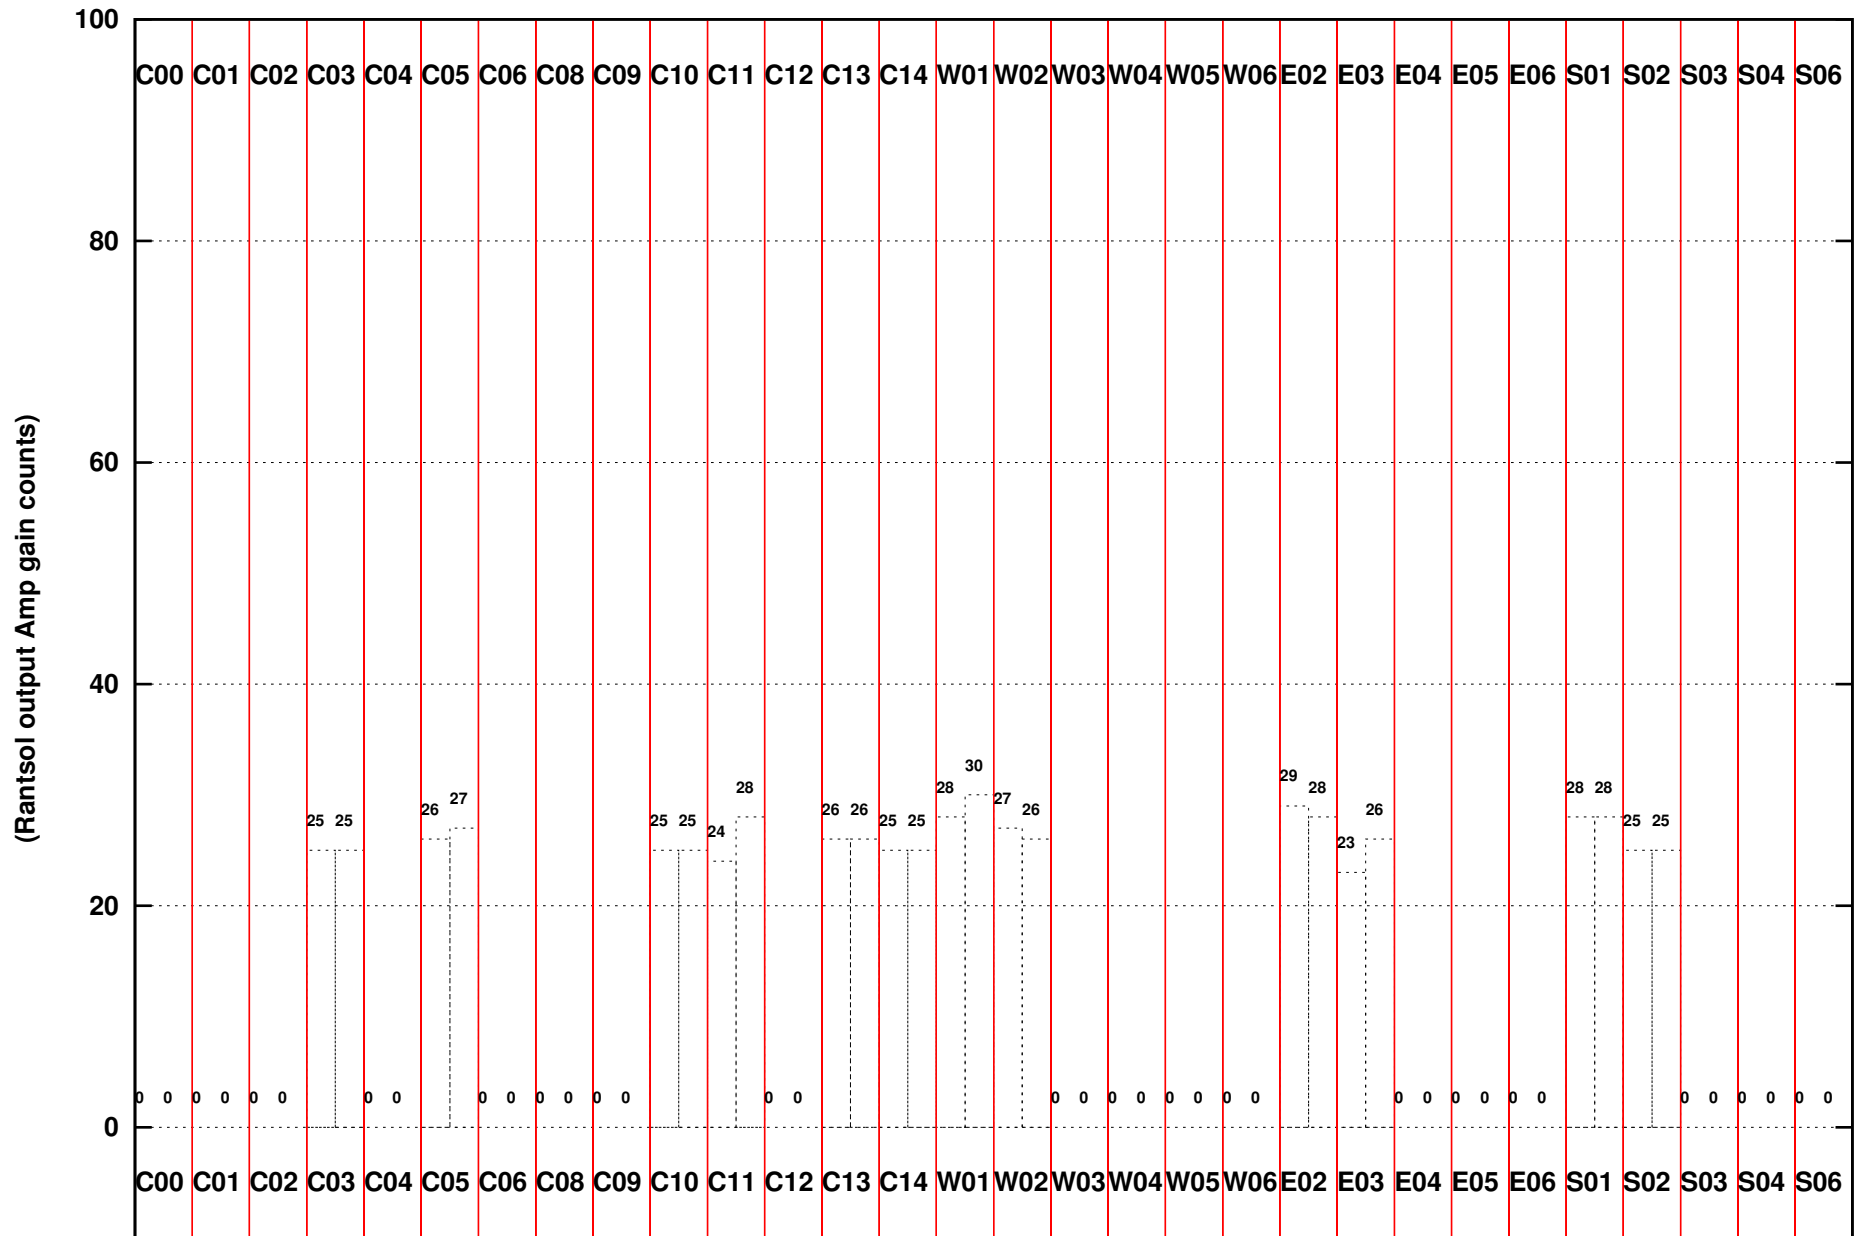

FRINGE STATUS (Rf:1460.000,1460.000 MHz., LO1:0.000,0.000 MHz., LO4/5:1460.000,1460.000 MHz.)

(File:/gwbifrddata/29dec/35_016_29dec2018_1460lo.lta.1, scan:0, chan:512, Src:1822-096, Date:29Dec2018 09:55:34)