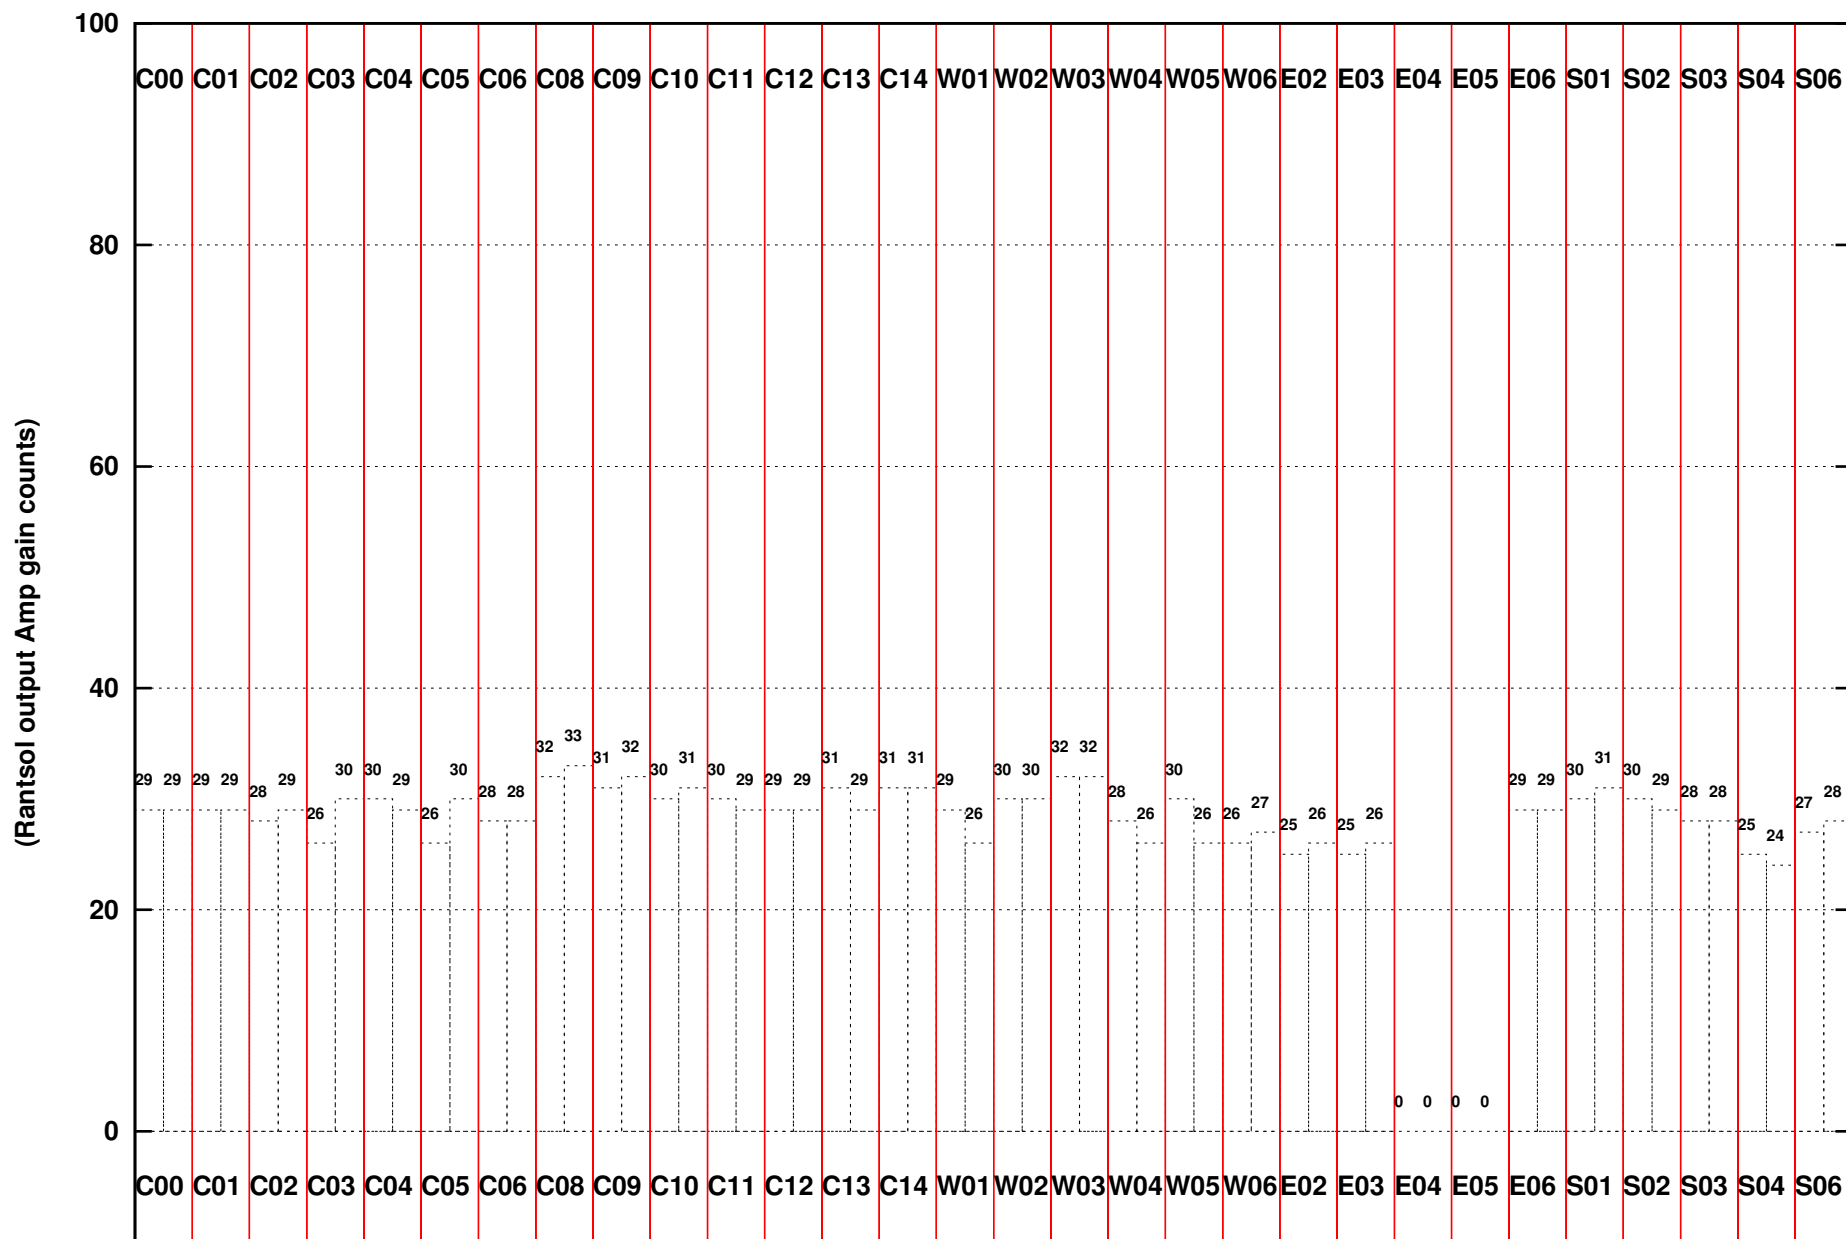

FRINGE STATUS (Rf:500.000,500.000 MHz., LO1:0.000,0.000 MHz., LO4/5:500.000,500.000 MHz.)

(File:/gwbifrddata1/10feb/35_113_10feb2019_gwb.lta, scan:0, chan:512, Src:1021+219, Date:10Feb2019 21:26:31)