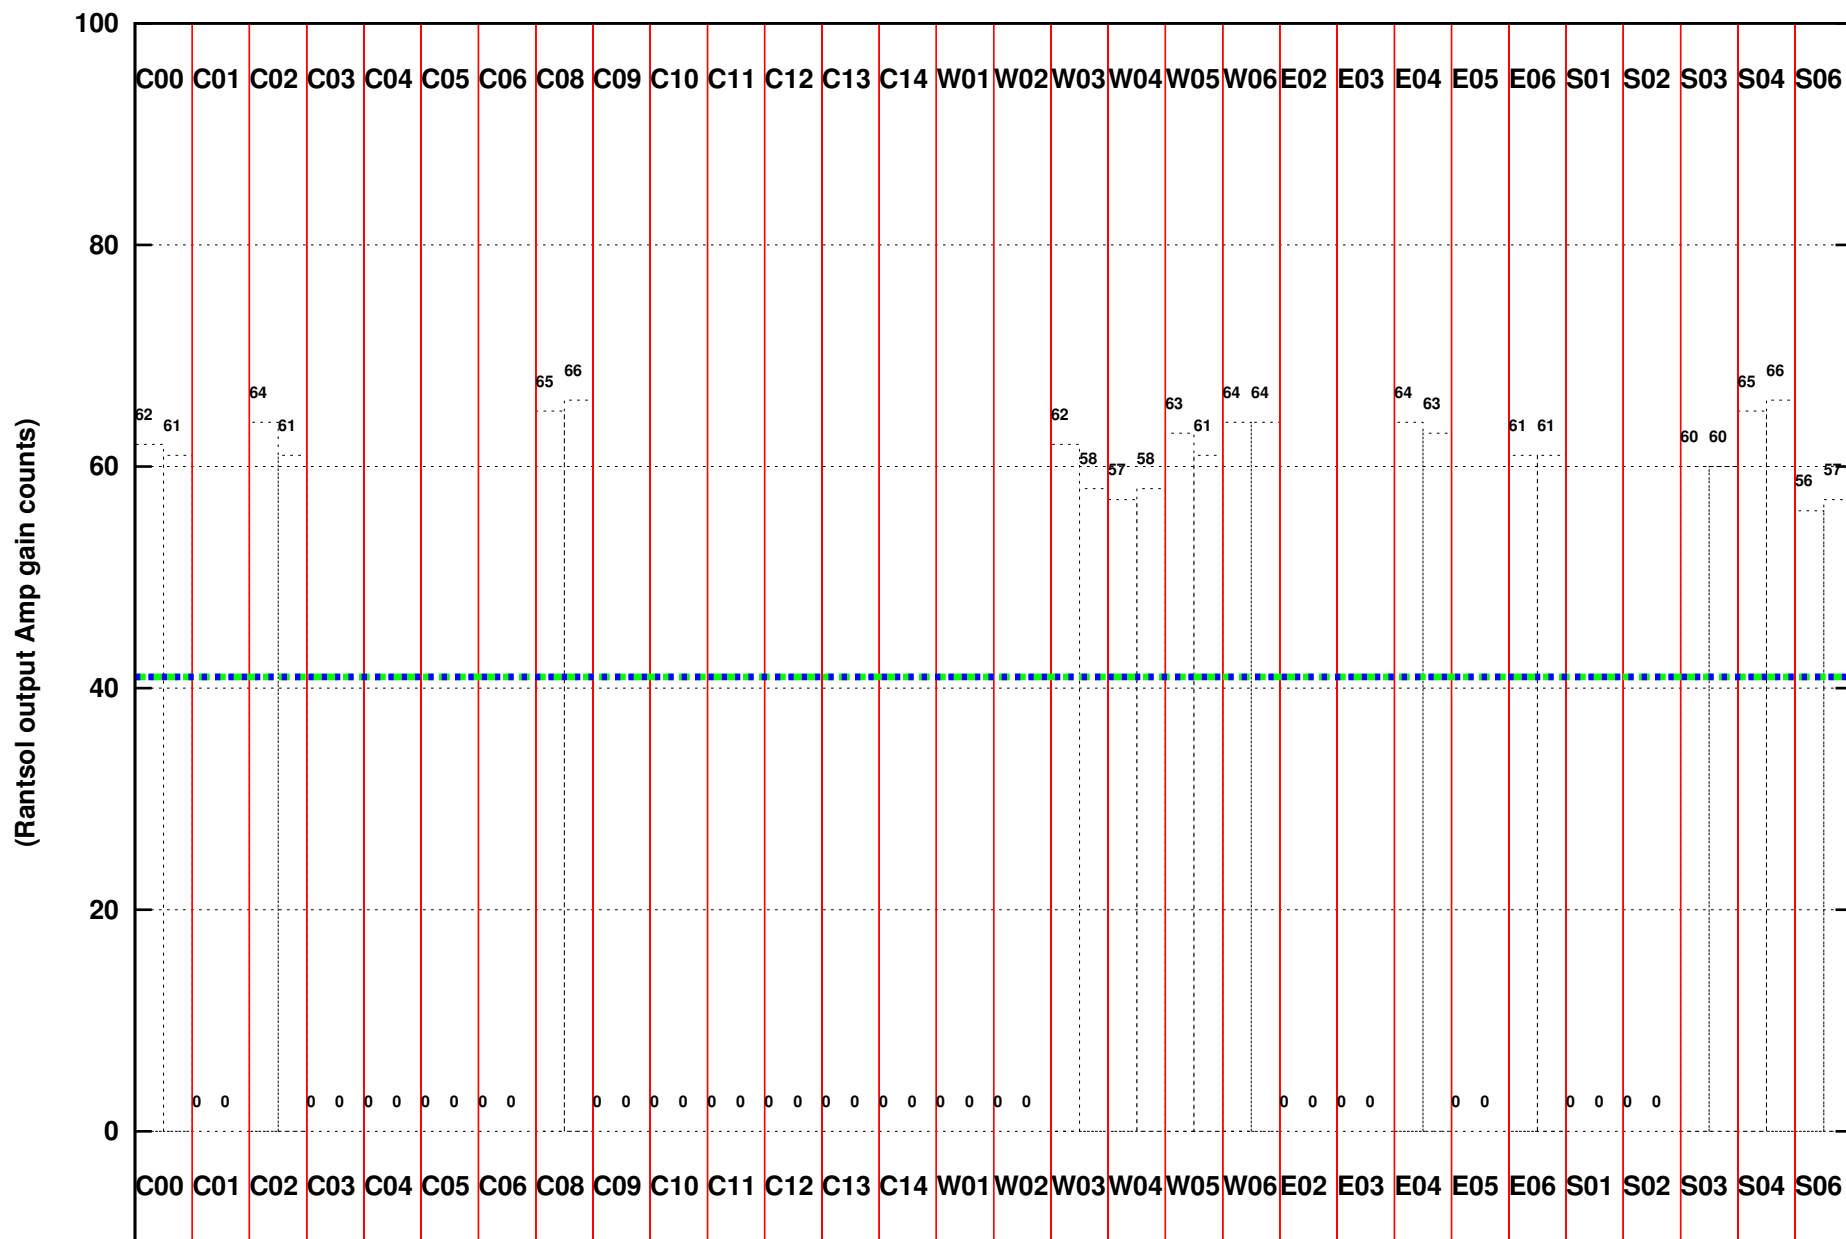

FRINGE STATUS (Rf:750.000,750.000 MHz., LO1:0.000,0.000 MHz., LO4/5:750.000,750.000 MHz.)

(File:/gwbifrddata2/25mar/35_016C_25mar2019_suba2_gwb.lta, scan:0, chan:512, Src:3C286, Date:25Mar2019 00:37:35)