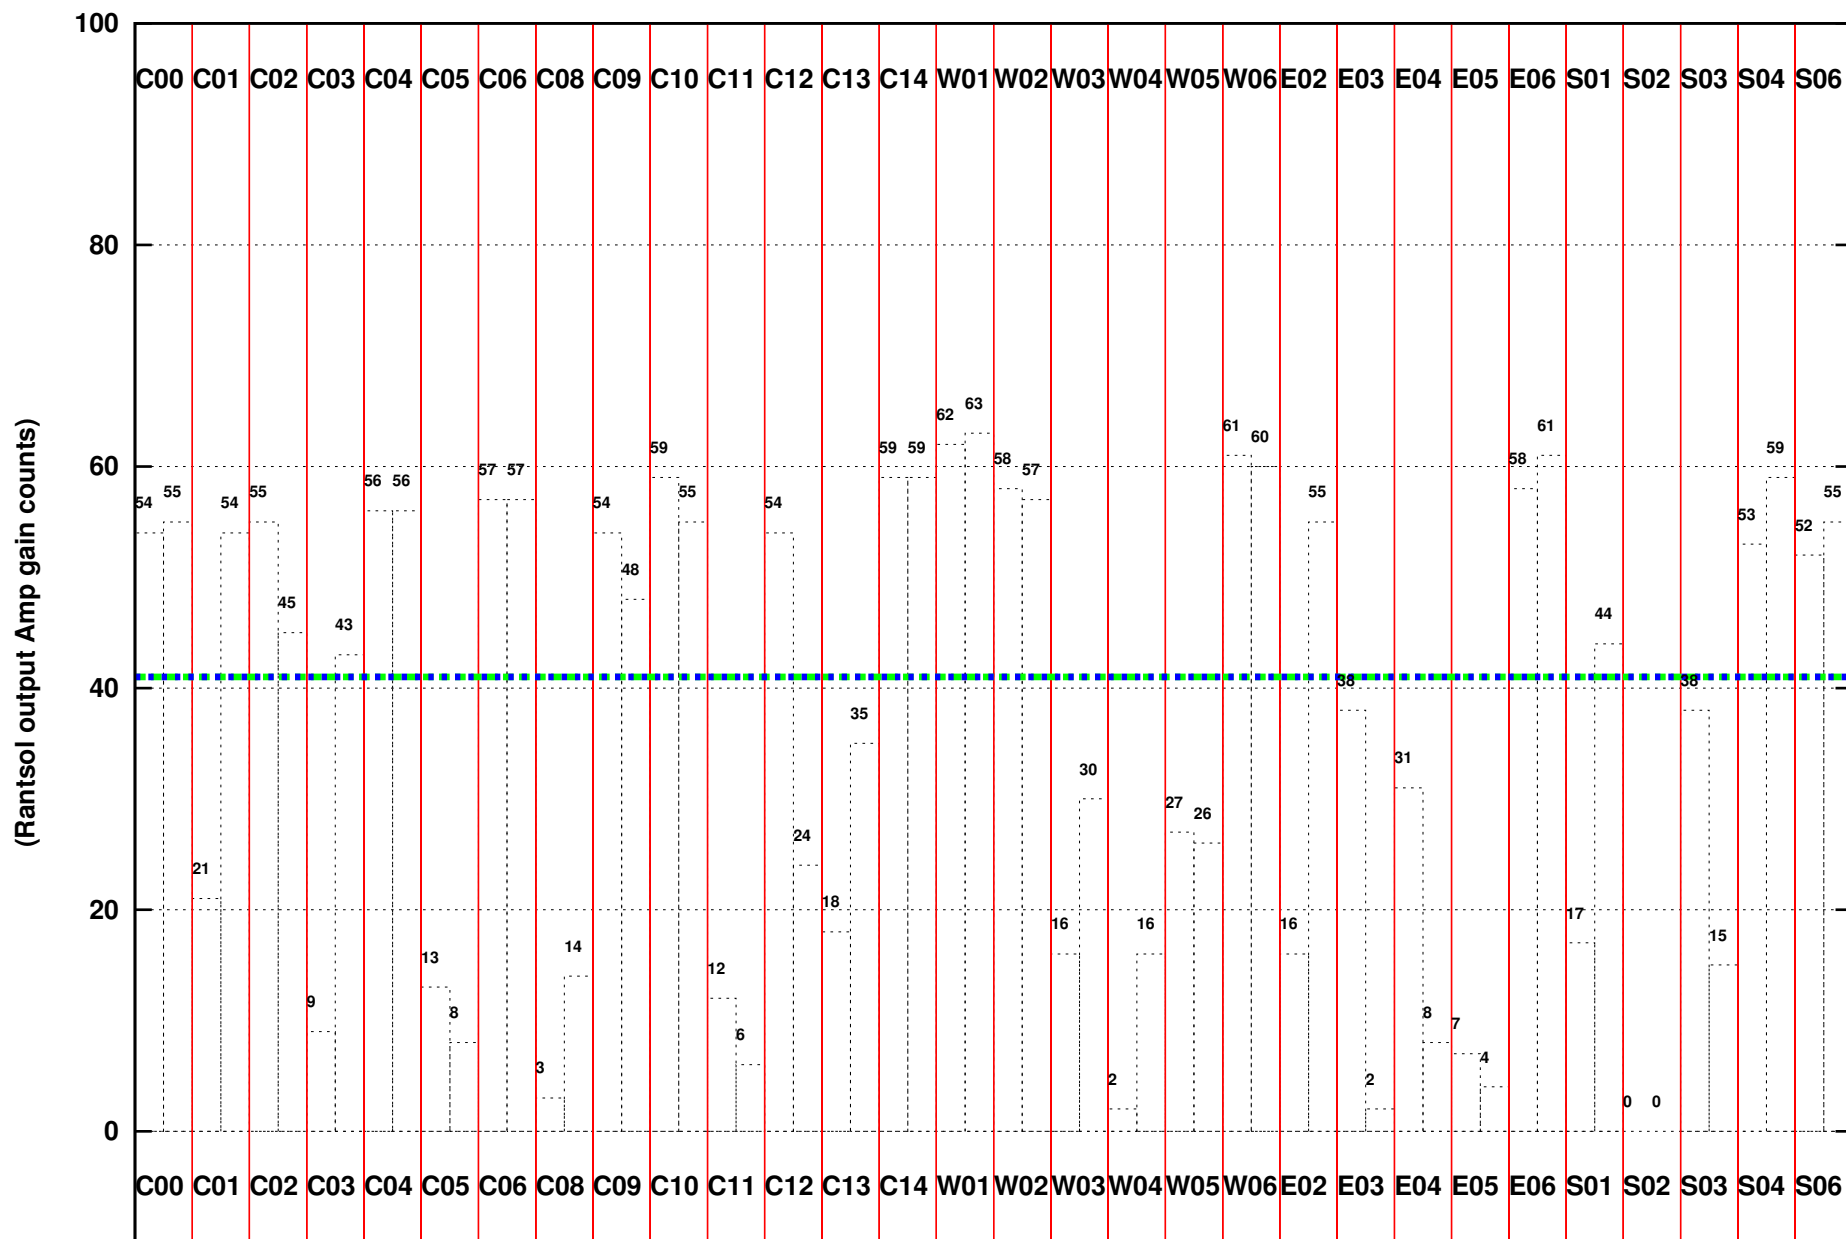

FRINGE STATUS (Rf:950.000,950.000 MHz., LO1:0.000,0.000 MHz., LO4/5:950.000,950.000 MHz.)

(File:/gwbifrddata2/25mar/35_088_25mar2019_gwb.lta, scan:0, chan:1024, Src:3C147, Date:25Mar2019 19:05:05)