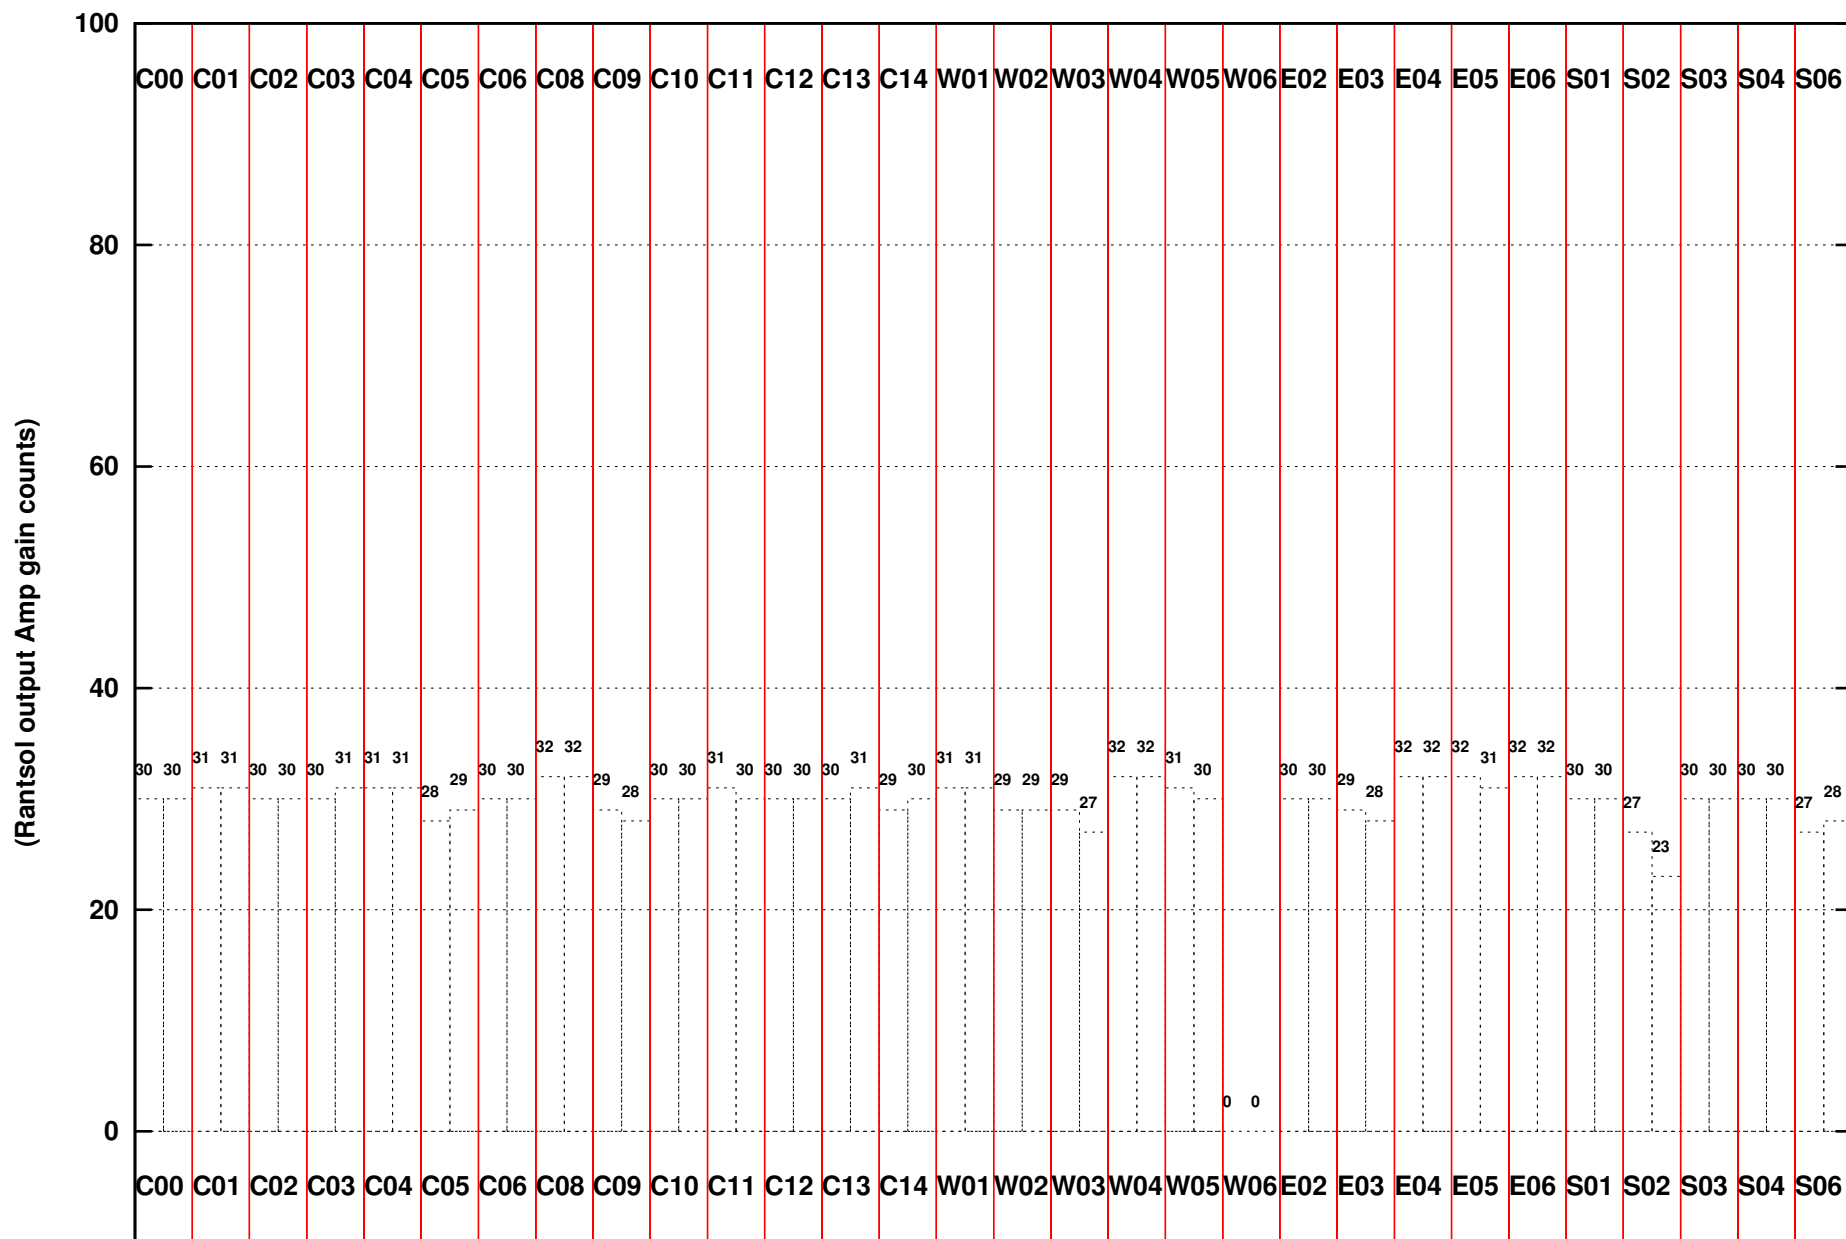

FRINGE STATUS (Rf:550.000,550.000 MHz., LO1:0.000,0.000 MHz., LO4/5:550.000,550.000 MHz.)

(File:/gwbifrddata1/20apr/36_082_20apr2019_gwb.lta, scan:0, chan:2048, Src:1822-096, Date:21Apr2019 01:13:25)