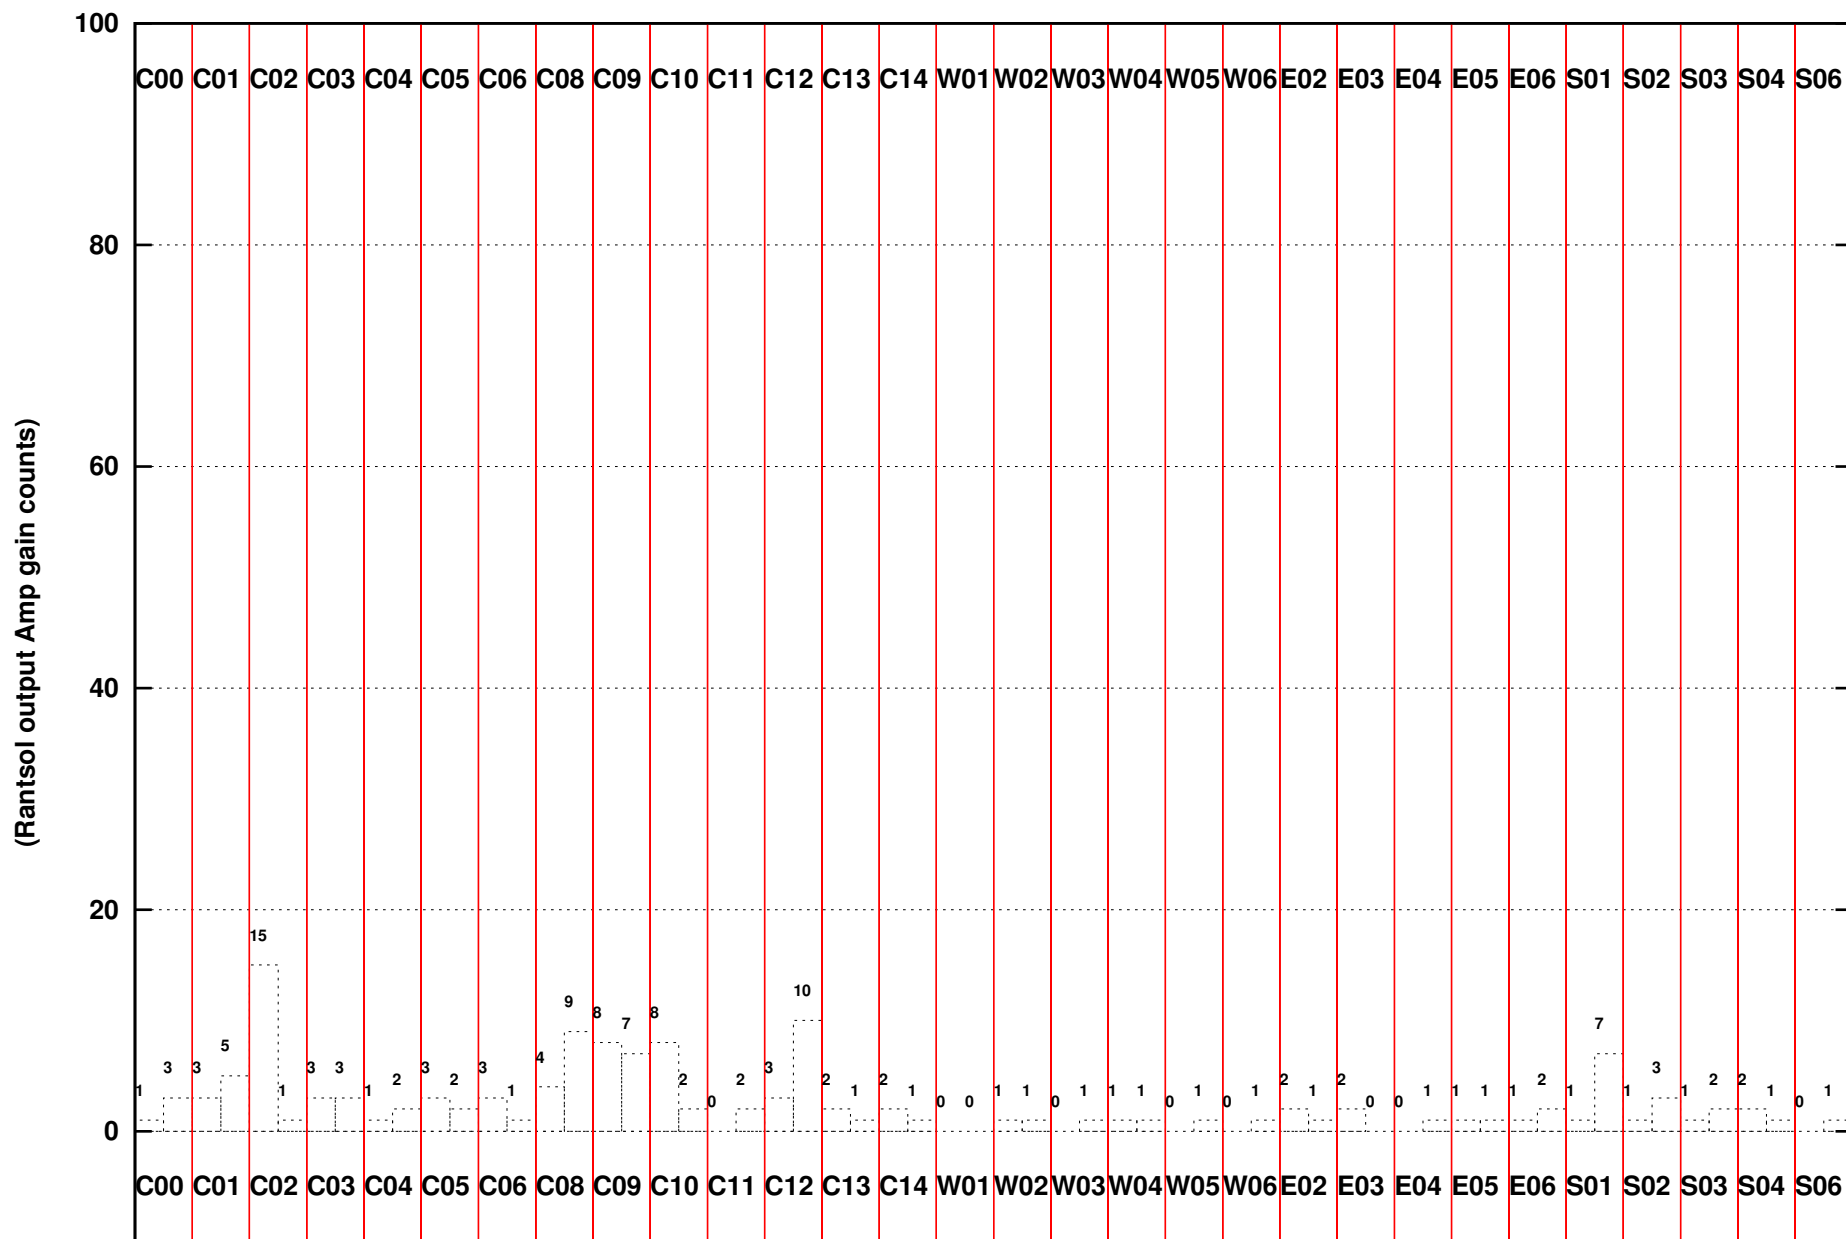

FRINGE STATUS (Rf:550.000,550.000 MHz., LO1:0.000,0.000 MHz., LO4/5:550.000,550.000 MHz.)

( File:/gwbifrddata1/21apr/36\_082\_band3\_21apr2019\_gwb.lta, scan:0, chan:2048, Src:1822-096, Date:21Apr2019 03:36:09)