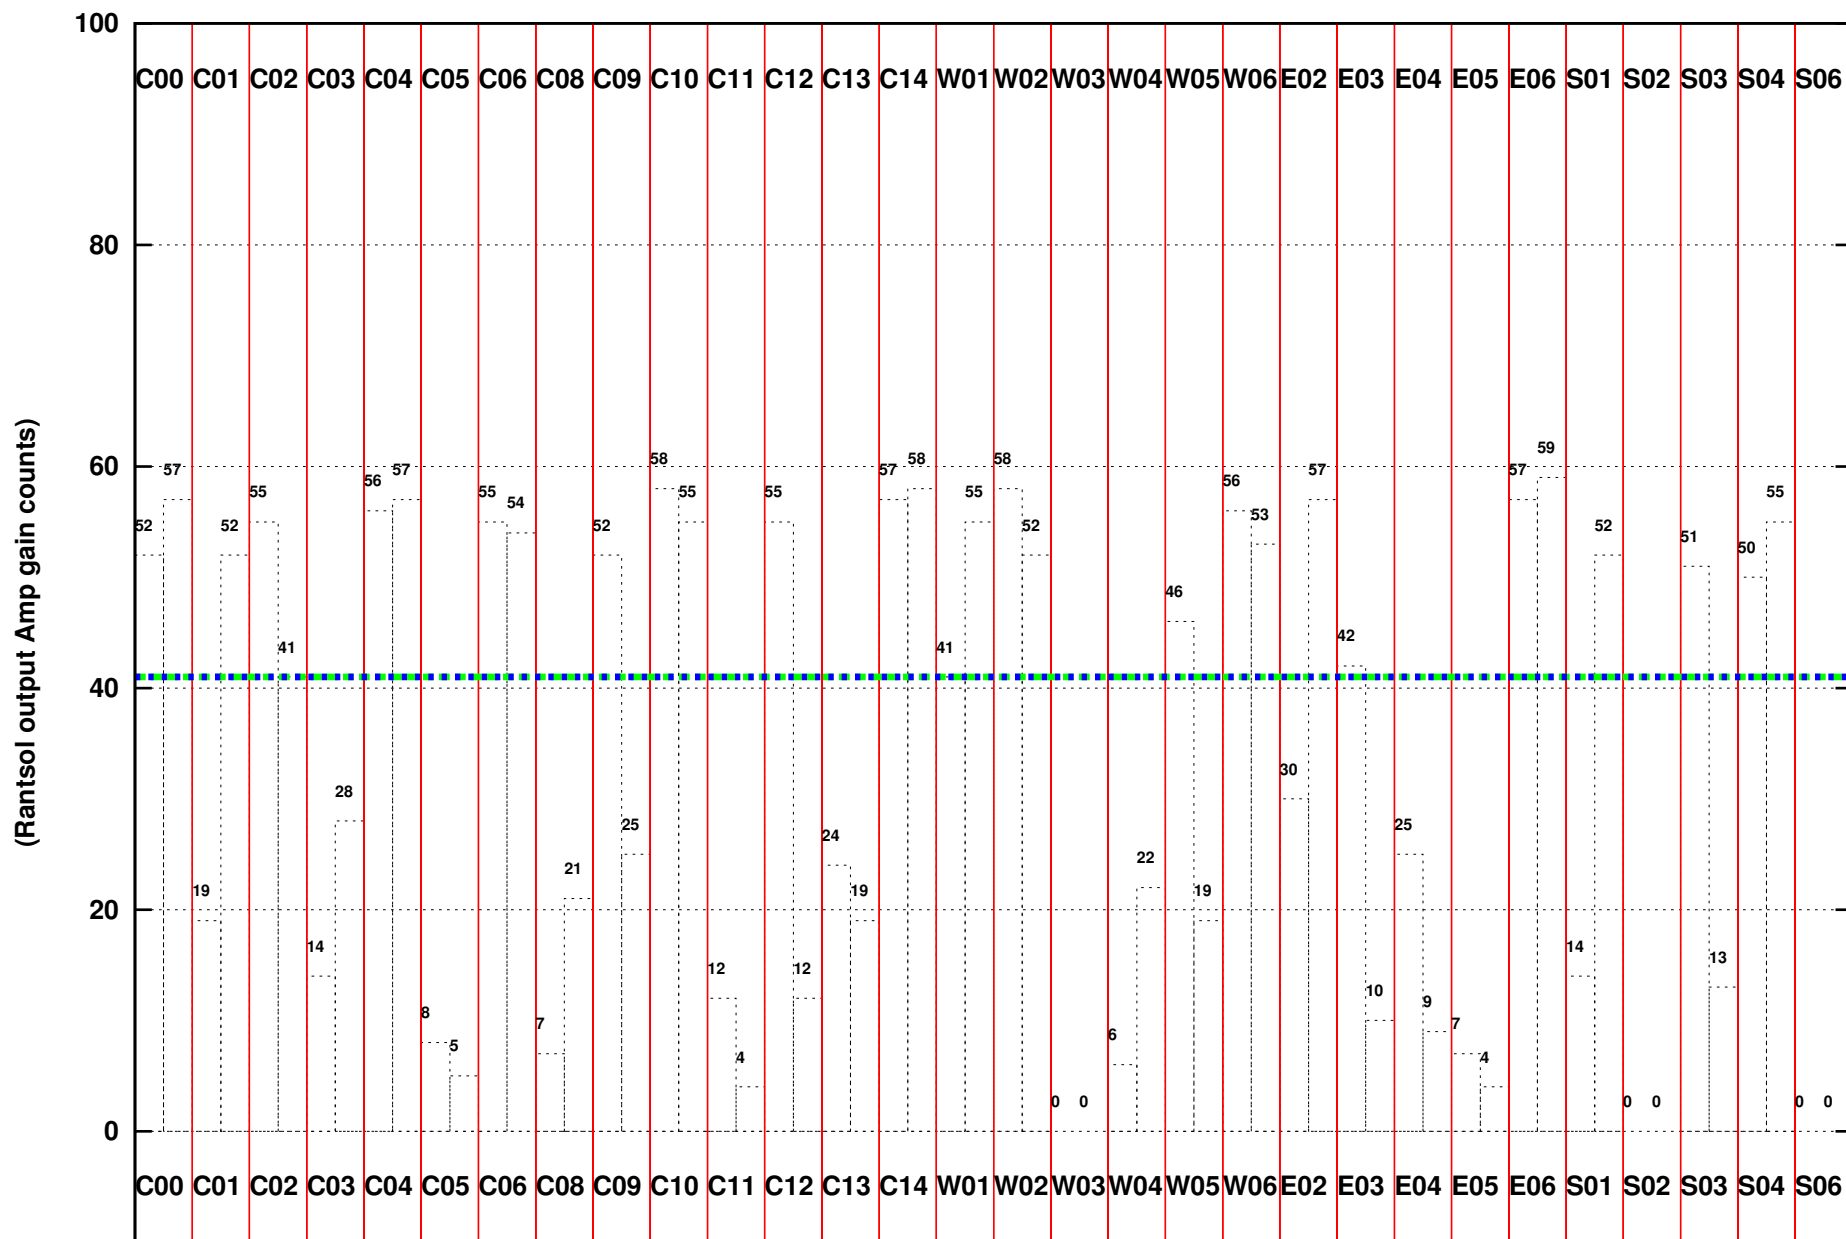

FRINGE STATUS (Rf:950.000,950.000 MHz., LO1:0.000,0.000 MHz., LO4/5:950.000,950.000 MHz.)

(File:/gwbifrdta1/18may/36_011_18may2019_gwb.lta, scan:0, chan:1024, Src:3C147, Date:18May2019 15:21:36)