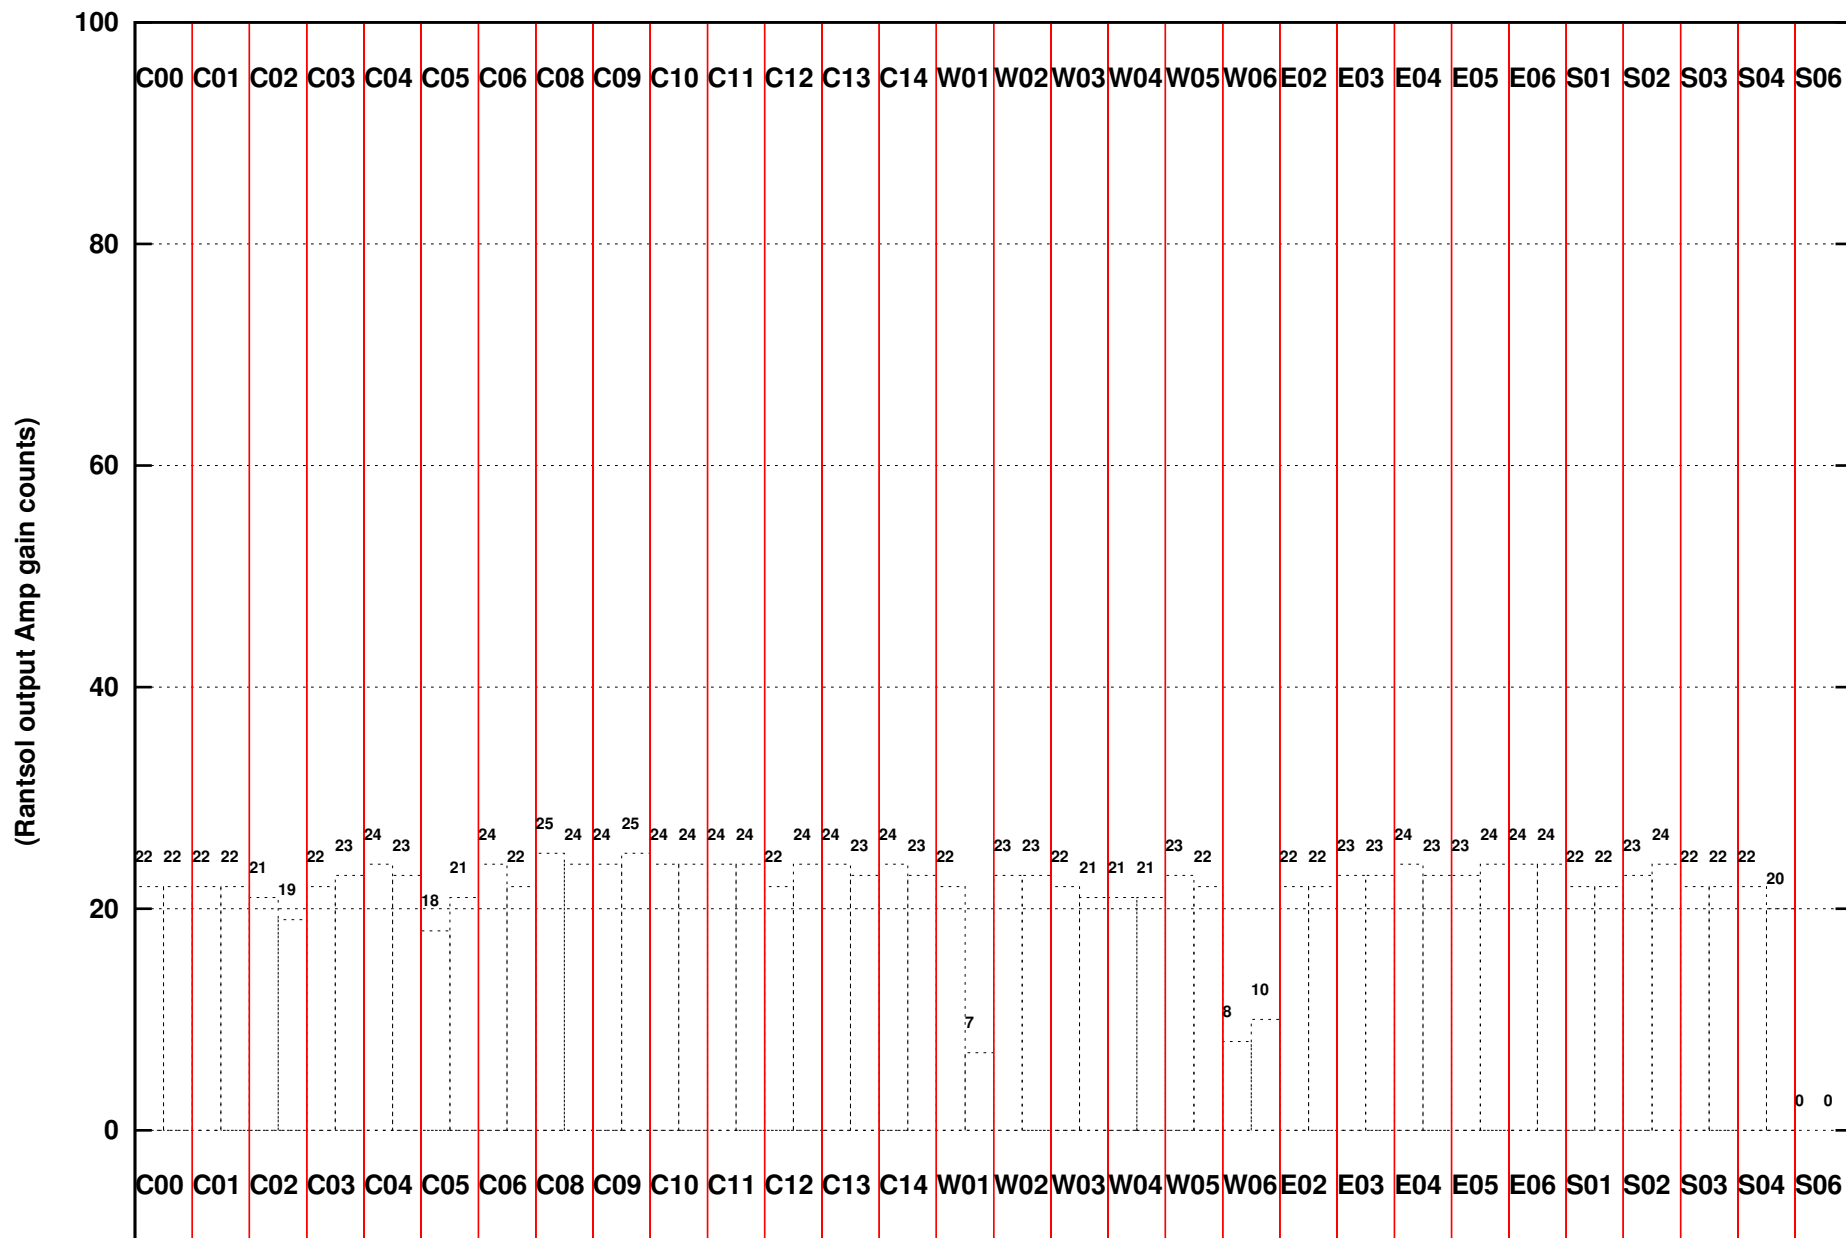

FRINGE STATUS (Rf:500.000,500.000 MHz., LO1:0.000,0.000 MHz., LO4/5:500.000,500.000 MHz.)

( File:/gwbifrddata/18may/36\_082\_18may2019\_gwb.lta, scan:0, chan:4096, Src:1822-096, Date:18May2019 23:19:06)