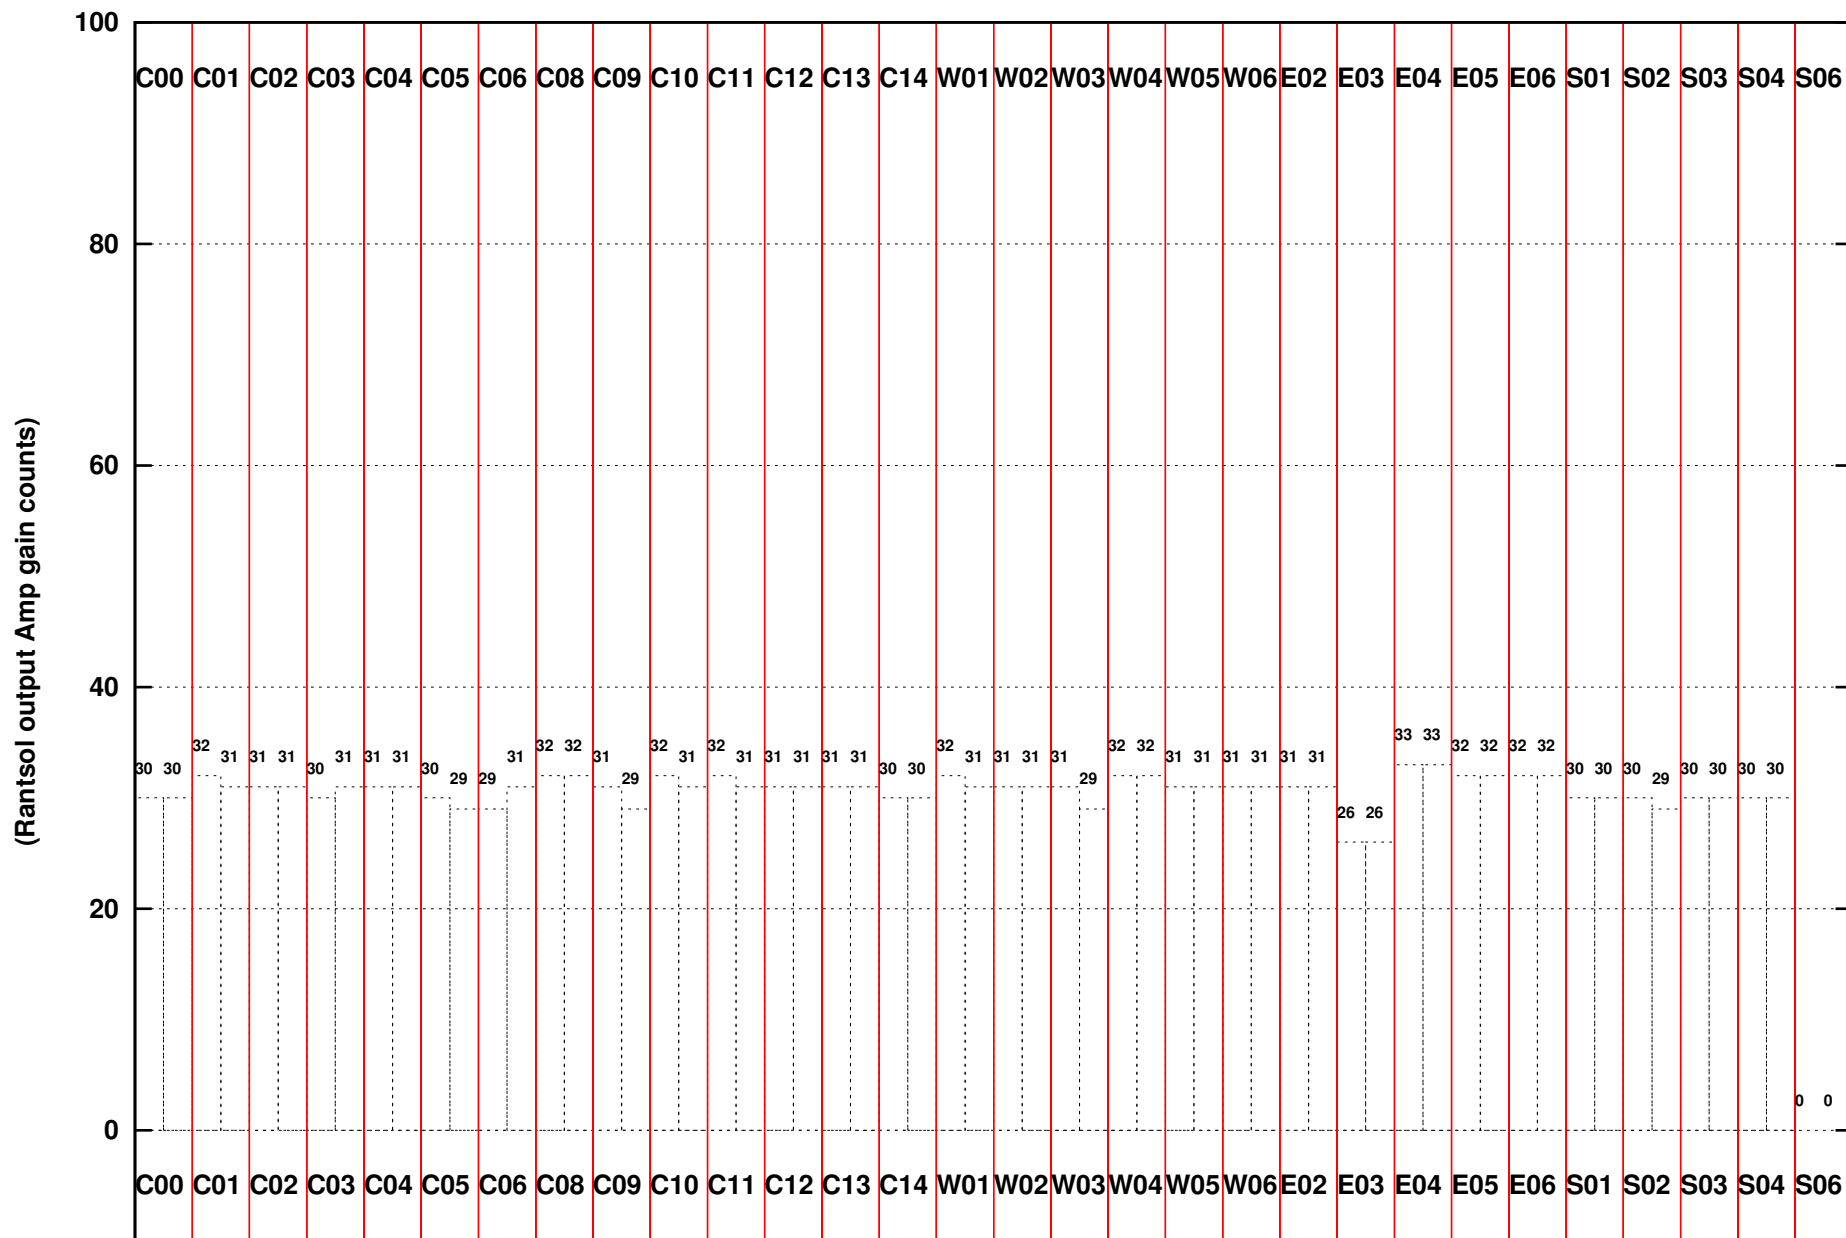

FRINGE STATUS (Rf:550.000,550.000 MHz., LO1:0.000,0.000 MHz., LO4/5:550.000,550.000 MHz.)

( File:/gwbifrddata1/19may/36\_082\_19may2019\_gwb.lta, scan:0, chan:2048, Src:1822-096, Date:19May2019 00:56:02)