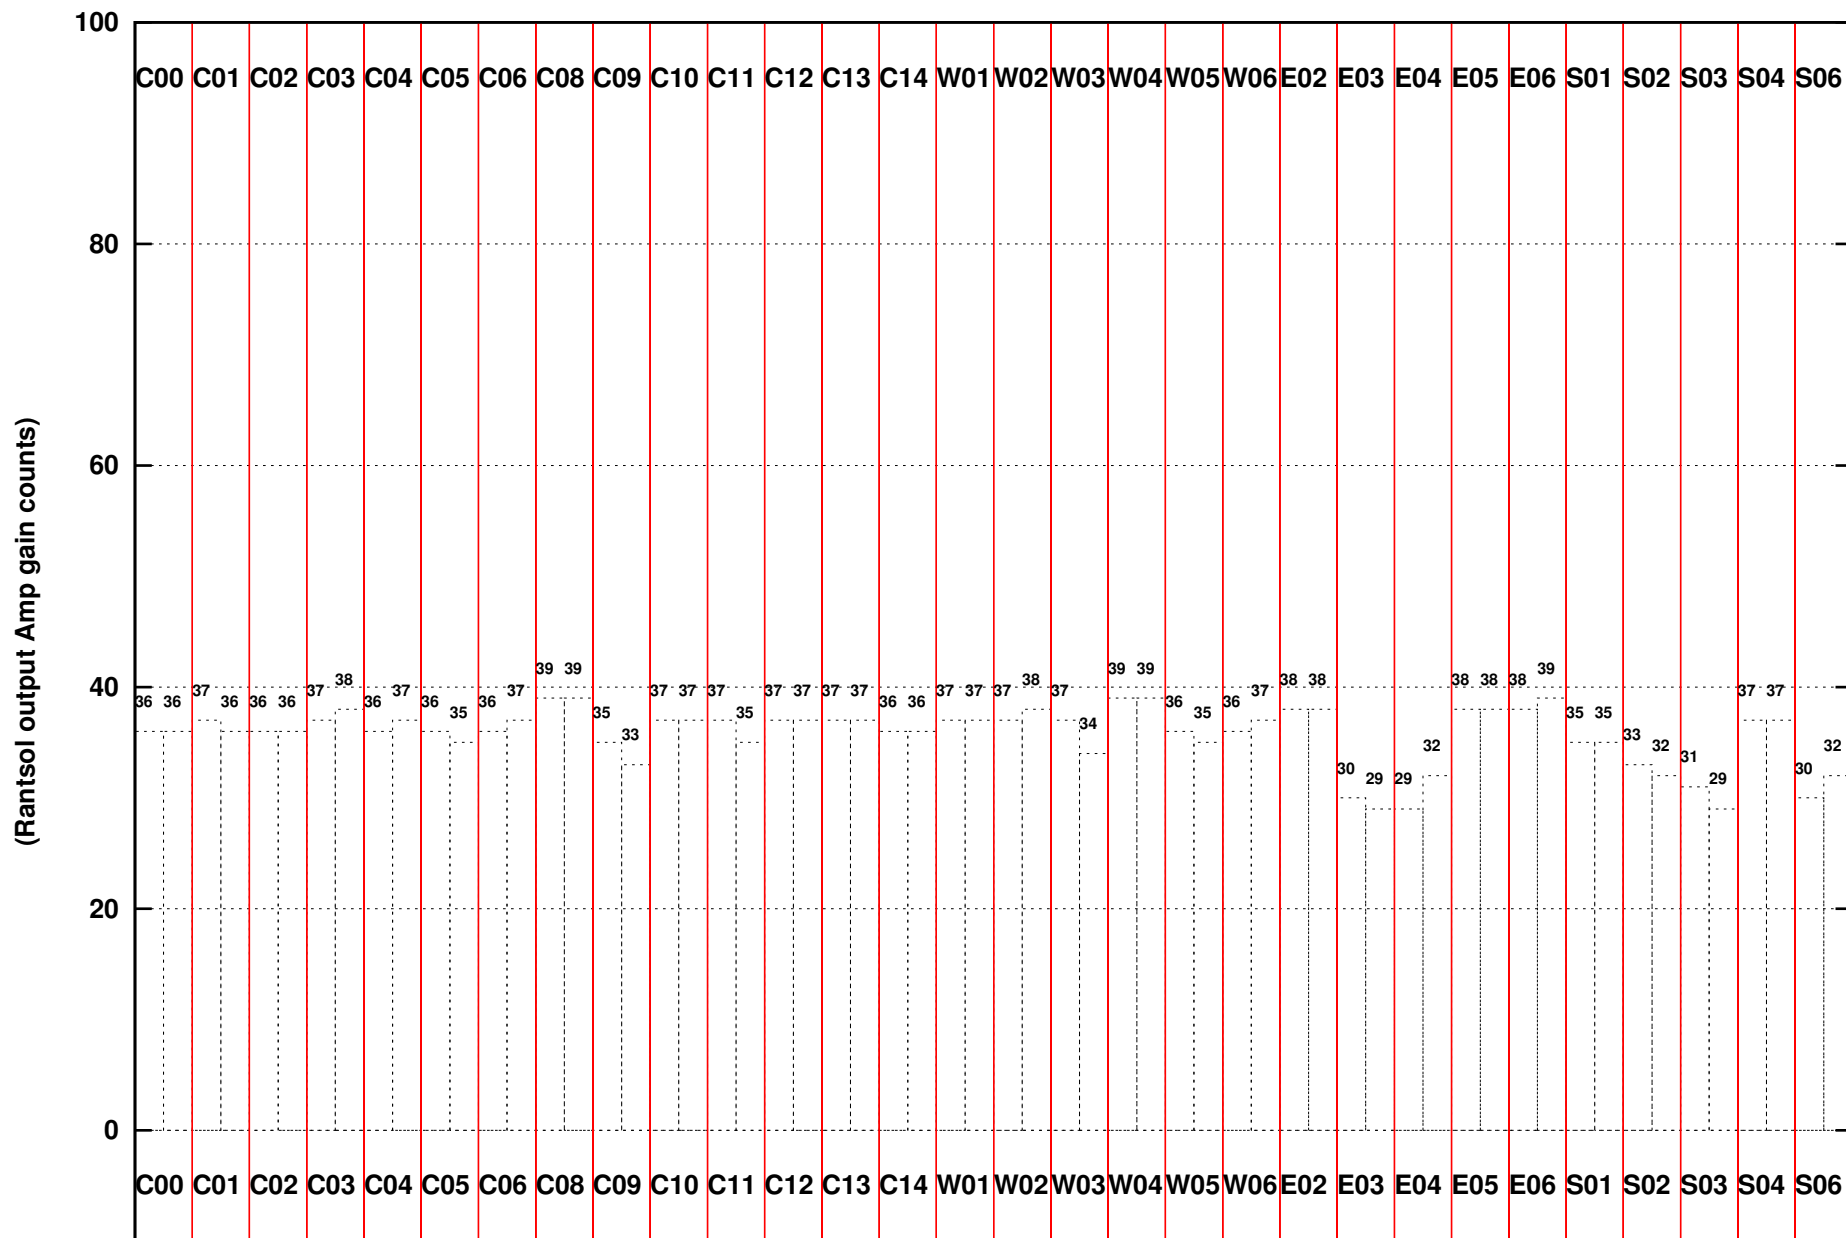

FRINGE STATUS (Rf:550.000,550.000 MHz., LO1:0.000,0.000 MHz., LO4/5:550.000,550.000 MHz.)

( File:/gwbifrddata1/28may/36\_057\_28may2019\_gwb.lta, scan:0, chan:1024, Src:1154-350, Date:28May2019 21:38:00)