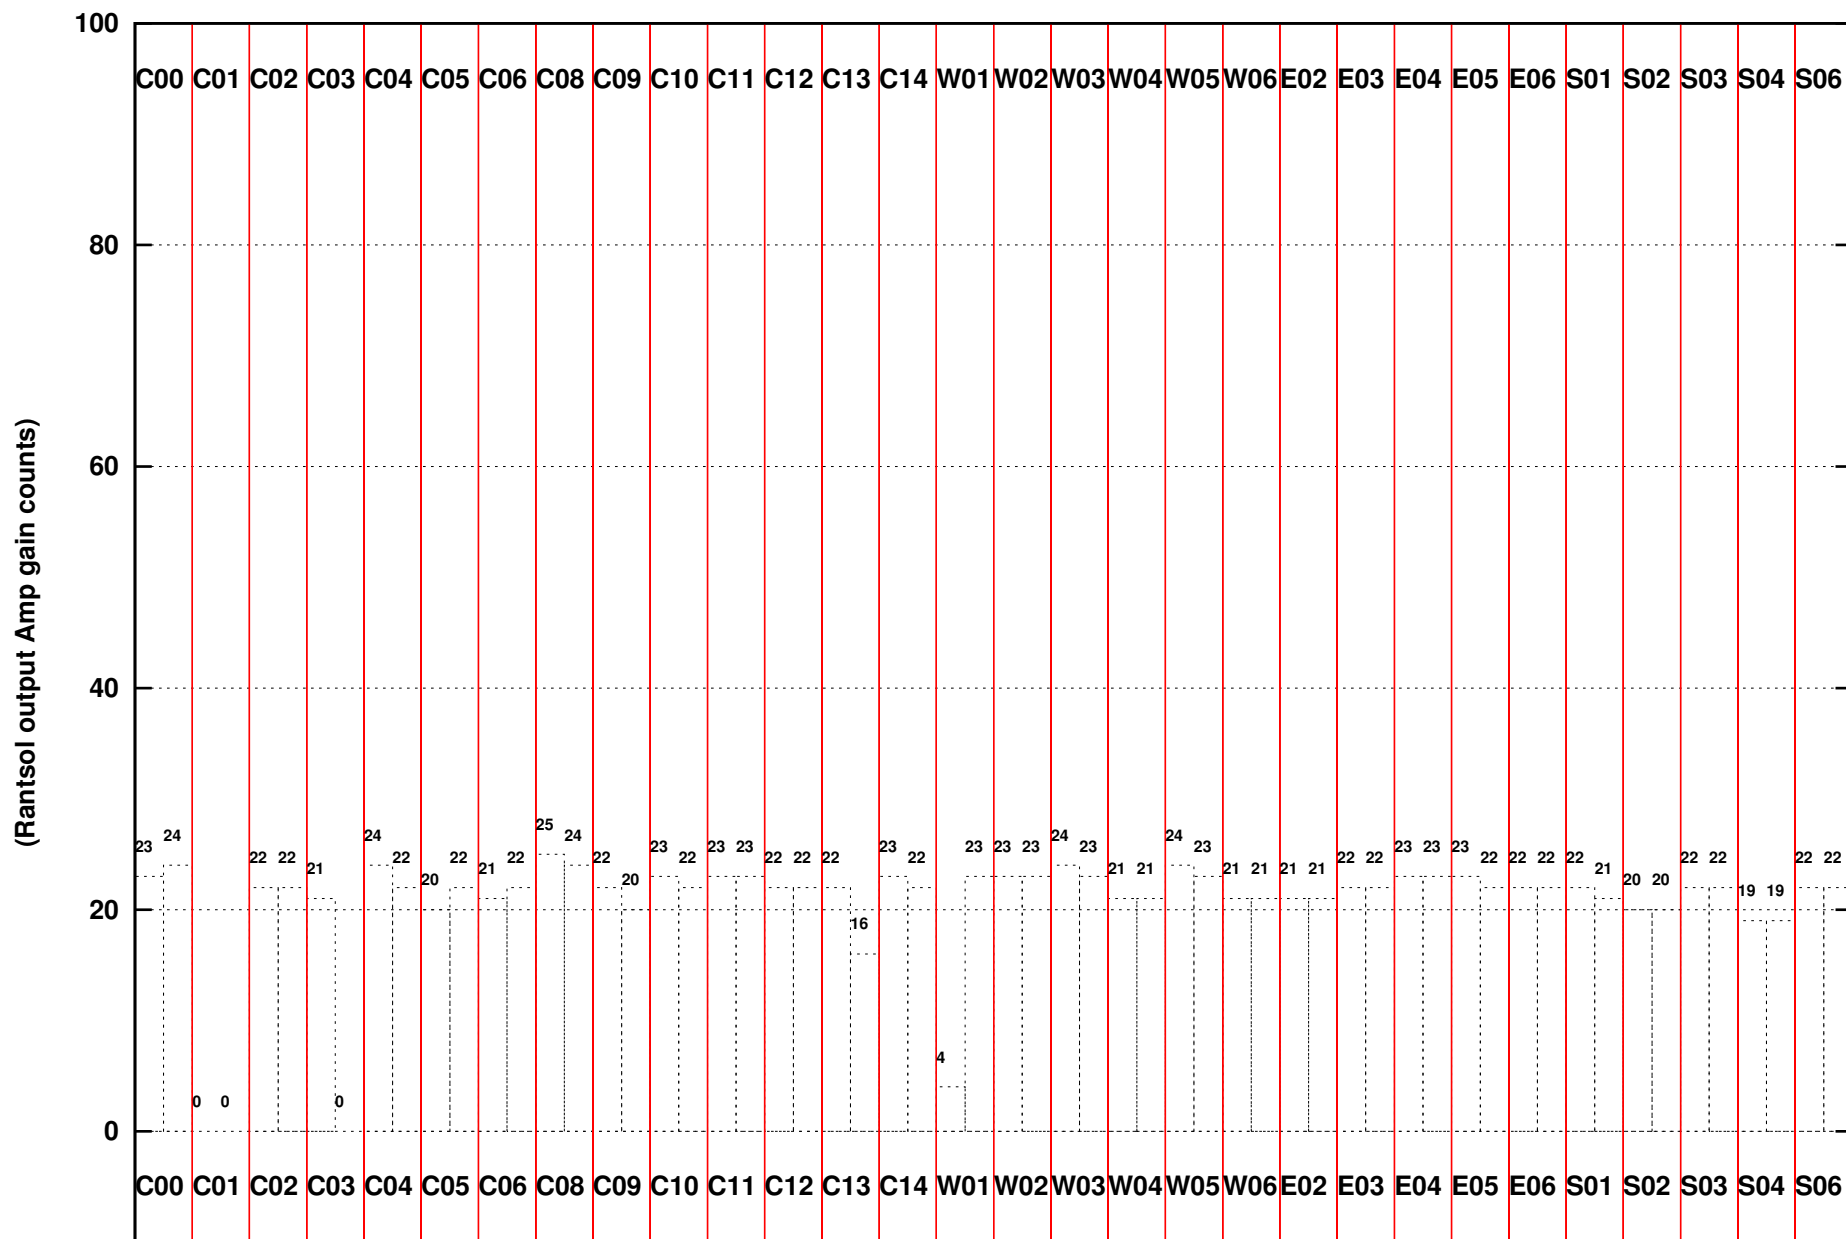

FRINGE STATUS (Rf:500.000,500.000 MHz., LO1:0.000,0.000 MHz., LO4/5:500.000,500.000 MHz.)

(File:/gwbifrddata2/30may/36_057_30may2019_gwb.lta, scan:0, chan:1024, Src:1822-096, Date:30May2019 23:05:57)