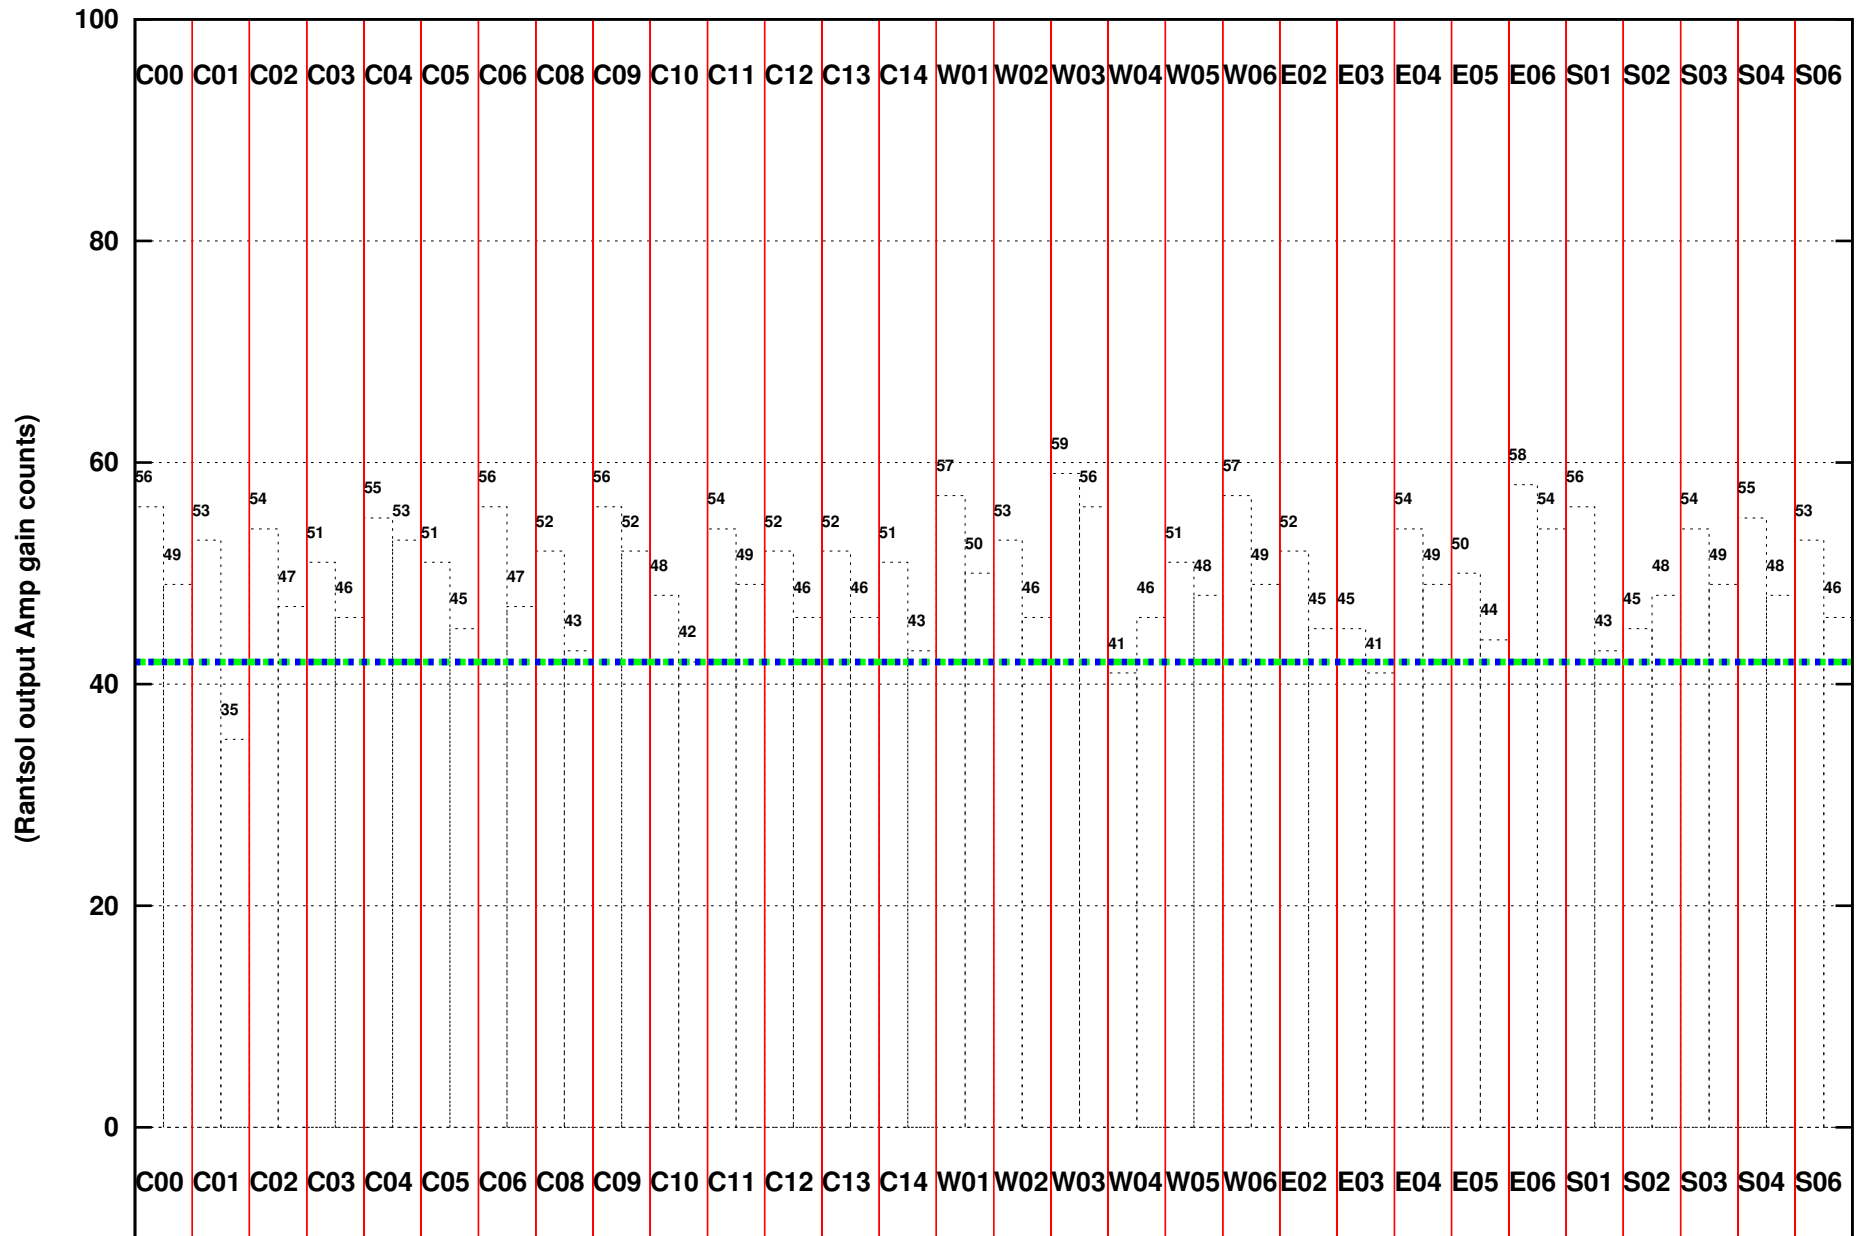

FRINGE STATUS (Rf:1081.000,1081.000 MHz., LO1:46.000,46.000 MHz., LO4/5:1081.000,1081.000 MHz.)

(File:/gwbifrddata2/06jun/ddtc060_06jun2019_gwb.lta, scan:0, chan:4096, Src:3C286, Date:06Jun2019 23:17:33)