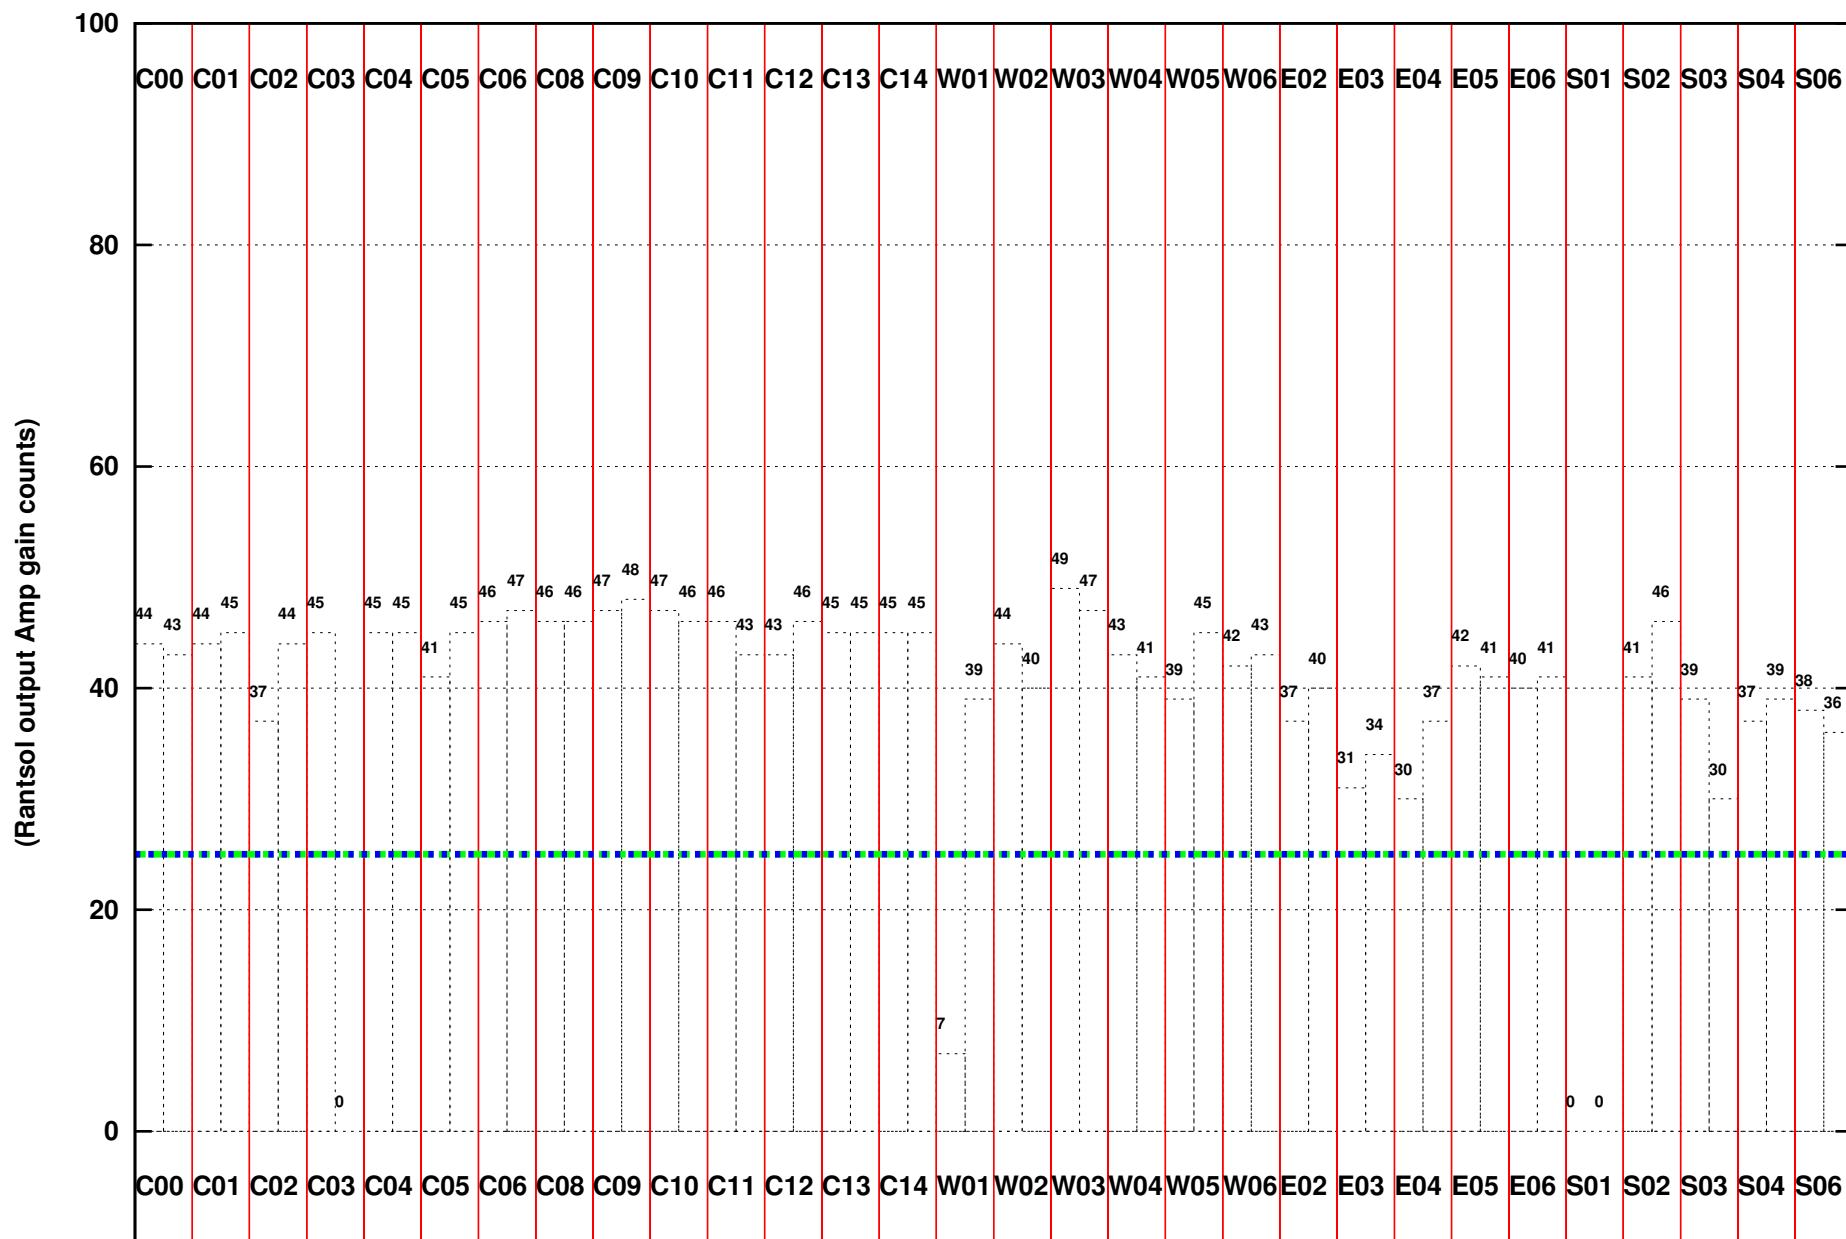

FRINGE STATUS (Rf:275.000,275.000 MHz., LO1:0.000,0.000 MHz., LO4/5:275.000,275.000 MHz.)

(File:/gwbifrddata1/12jun/36_061_12jun2019_gwb.lta, scan:0, chan:4096, Src:3C286, Date:12Jun2019 01:13:12)