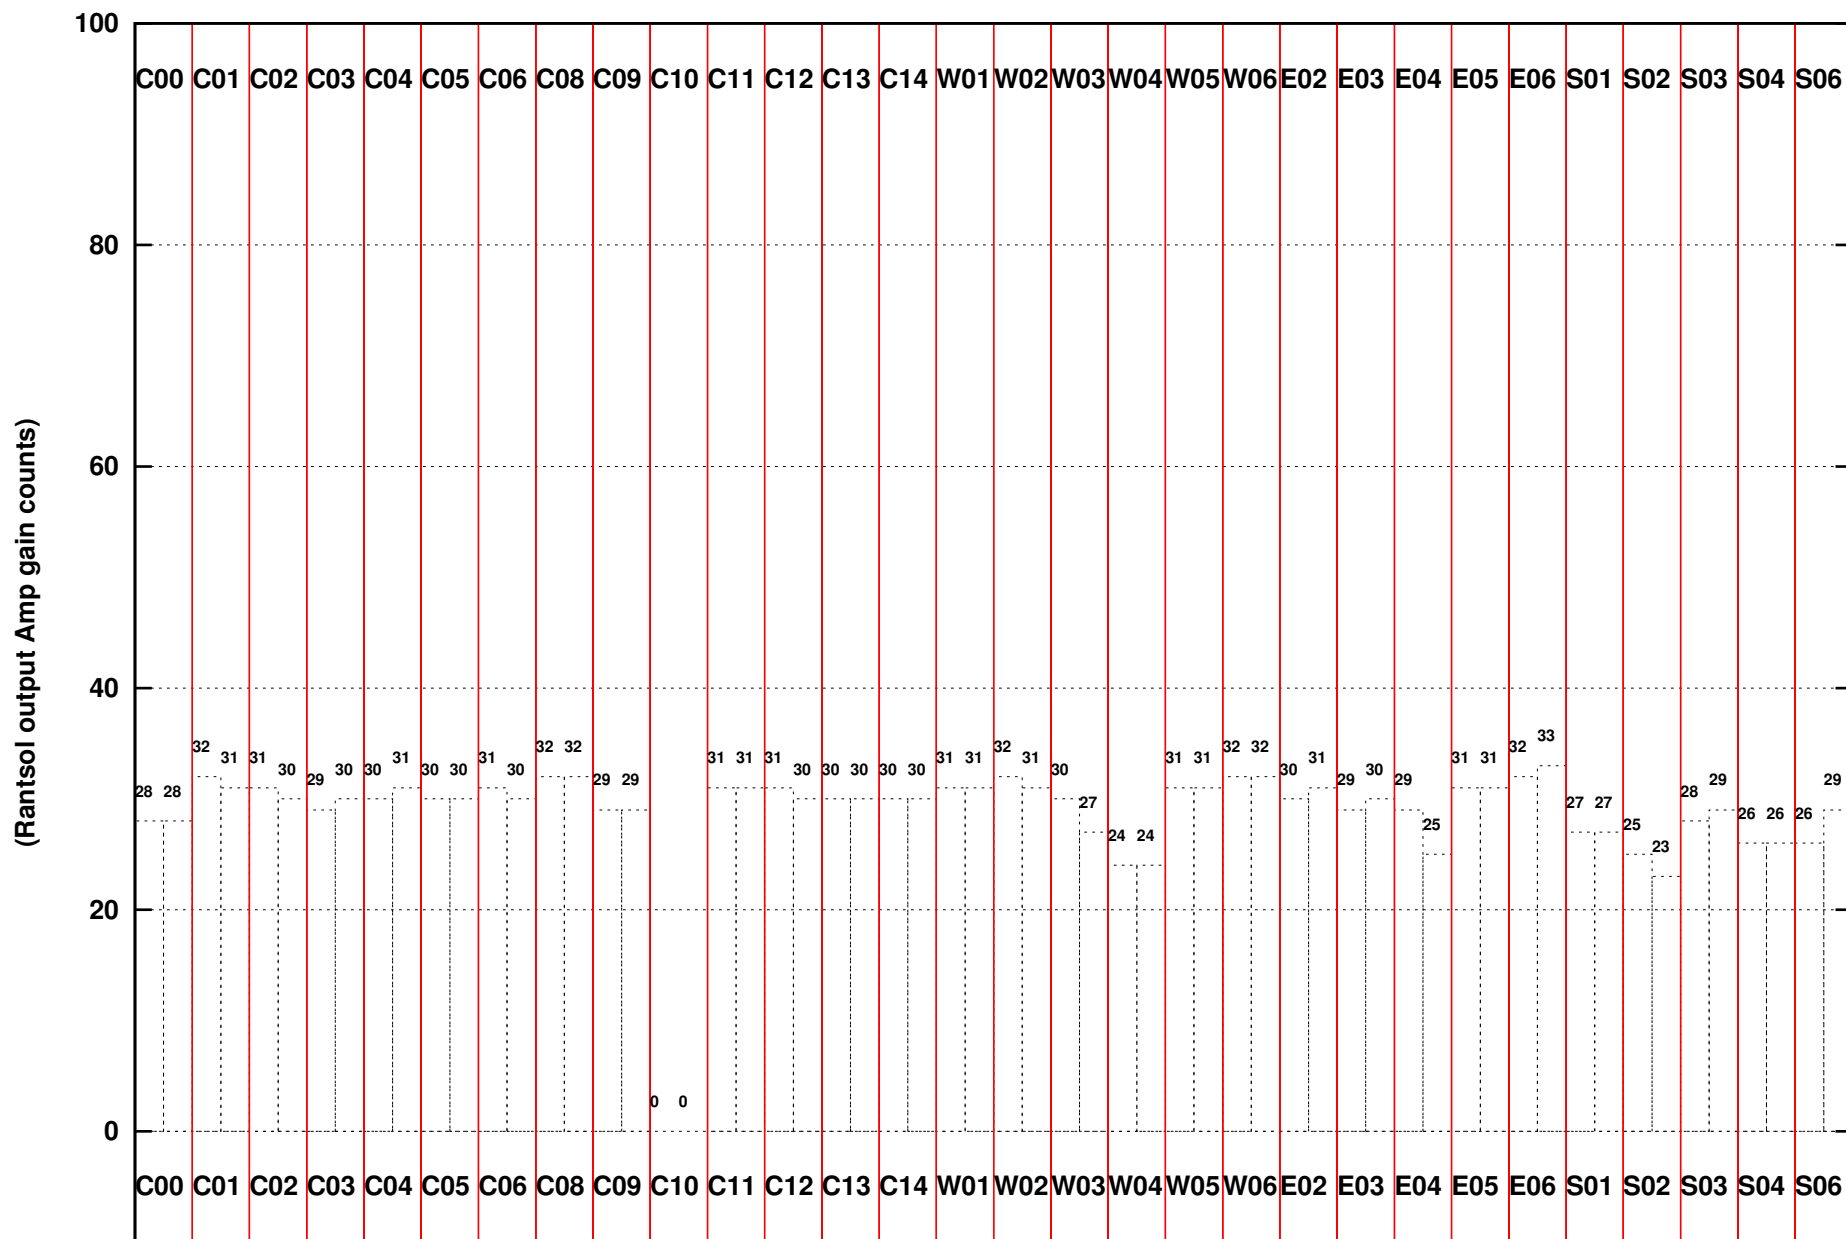

FRINGE STATUS (Rf:550.000,550.000 MHz., LO1:0.000,0.000 MHz., LO4/5:550.000,550.000 MHz.)

(File:/gwbifrdta1/18jun/36_082_18jun2019_gwb.lta, scan:0, chan:2048, Src:1822-096, Date:18Jun2019 23:14:20)