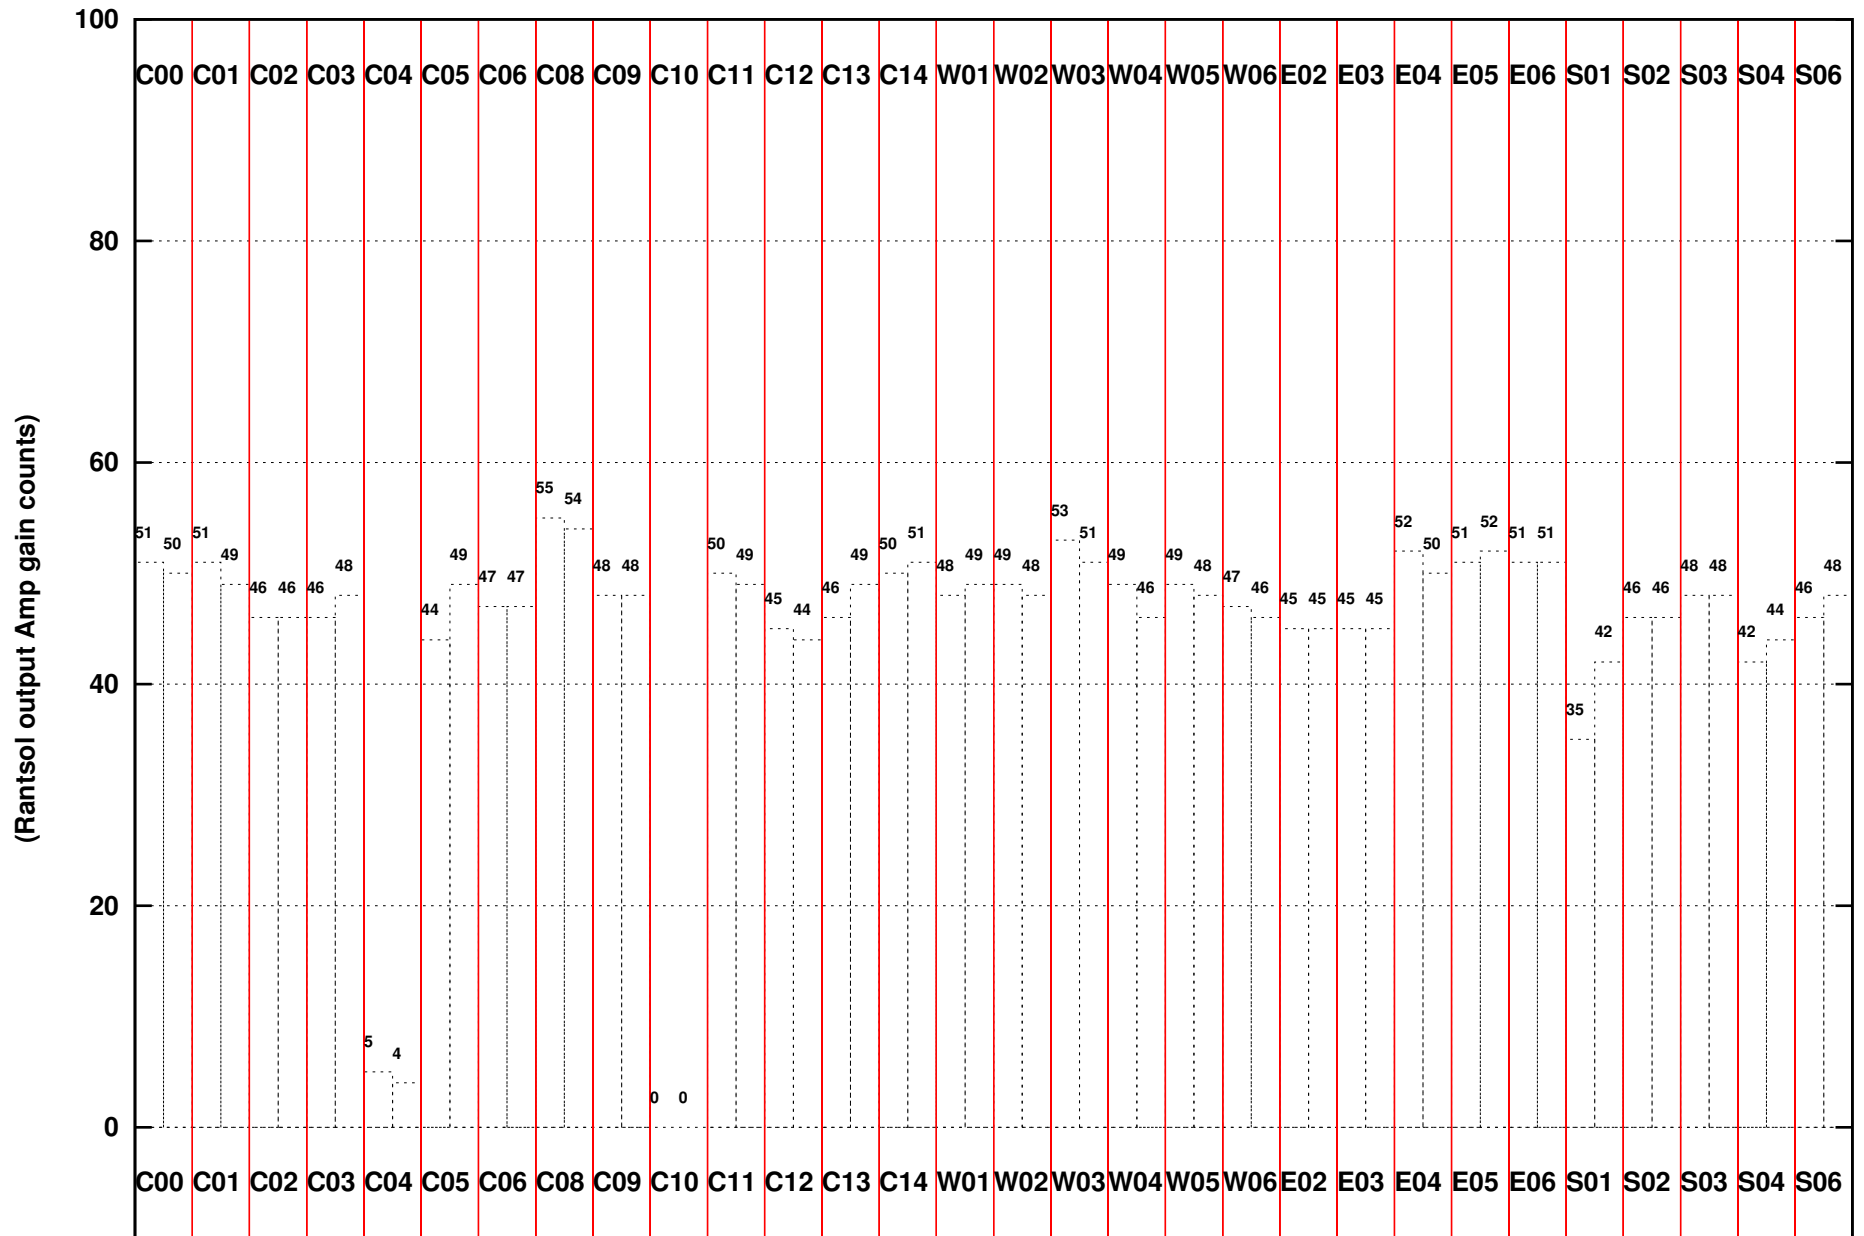

FRINGE STATUS (Rf:500.000,500.000 MHz., LO1:0.000,0.000 MHz., LO4/5:500.000,500.000 MHz.)

( File:/gwbifrdta2/19jun/36\_082\_19jun2019\_gwb.lta, scan:0, chan:4096, Src:1830-360, Date:19Jun2019 01:16:13)