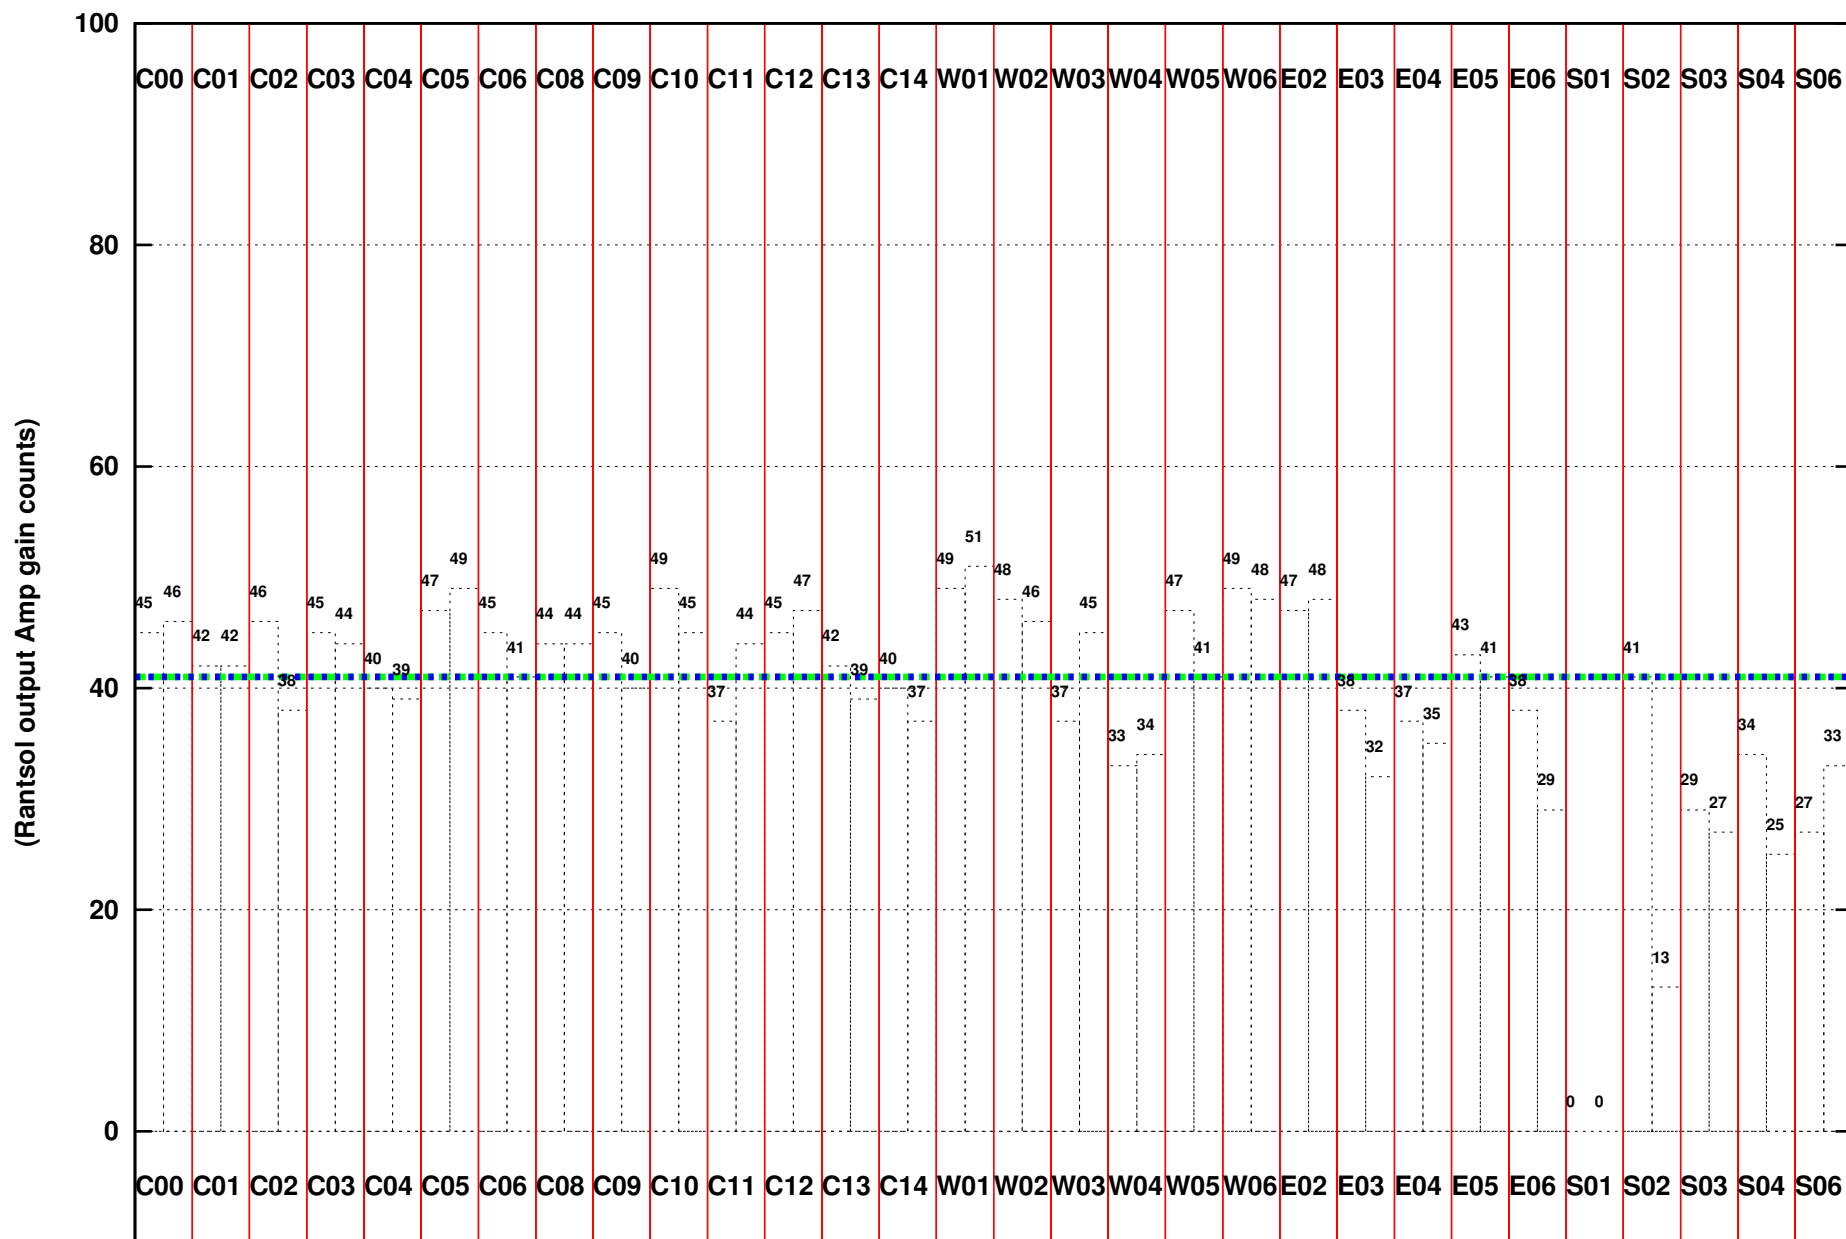

FRINGE STATUS (Rf:550.000,550.000 MHz., LO1:0.000,0.000 MHz., LO4/5:550.000,550.000 MHz.)

( File:/gwbifrddata2/27jun/36\_044\_27jun2019\_gwb.lta, scan:0, chan:4096, Src:3C286, Date:27Jun2019 20:18:54)