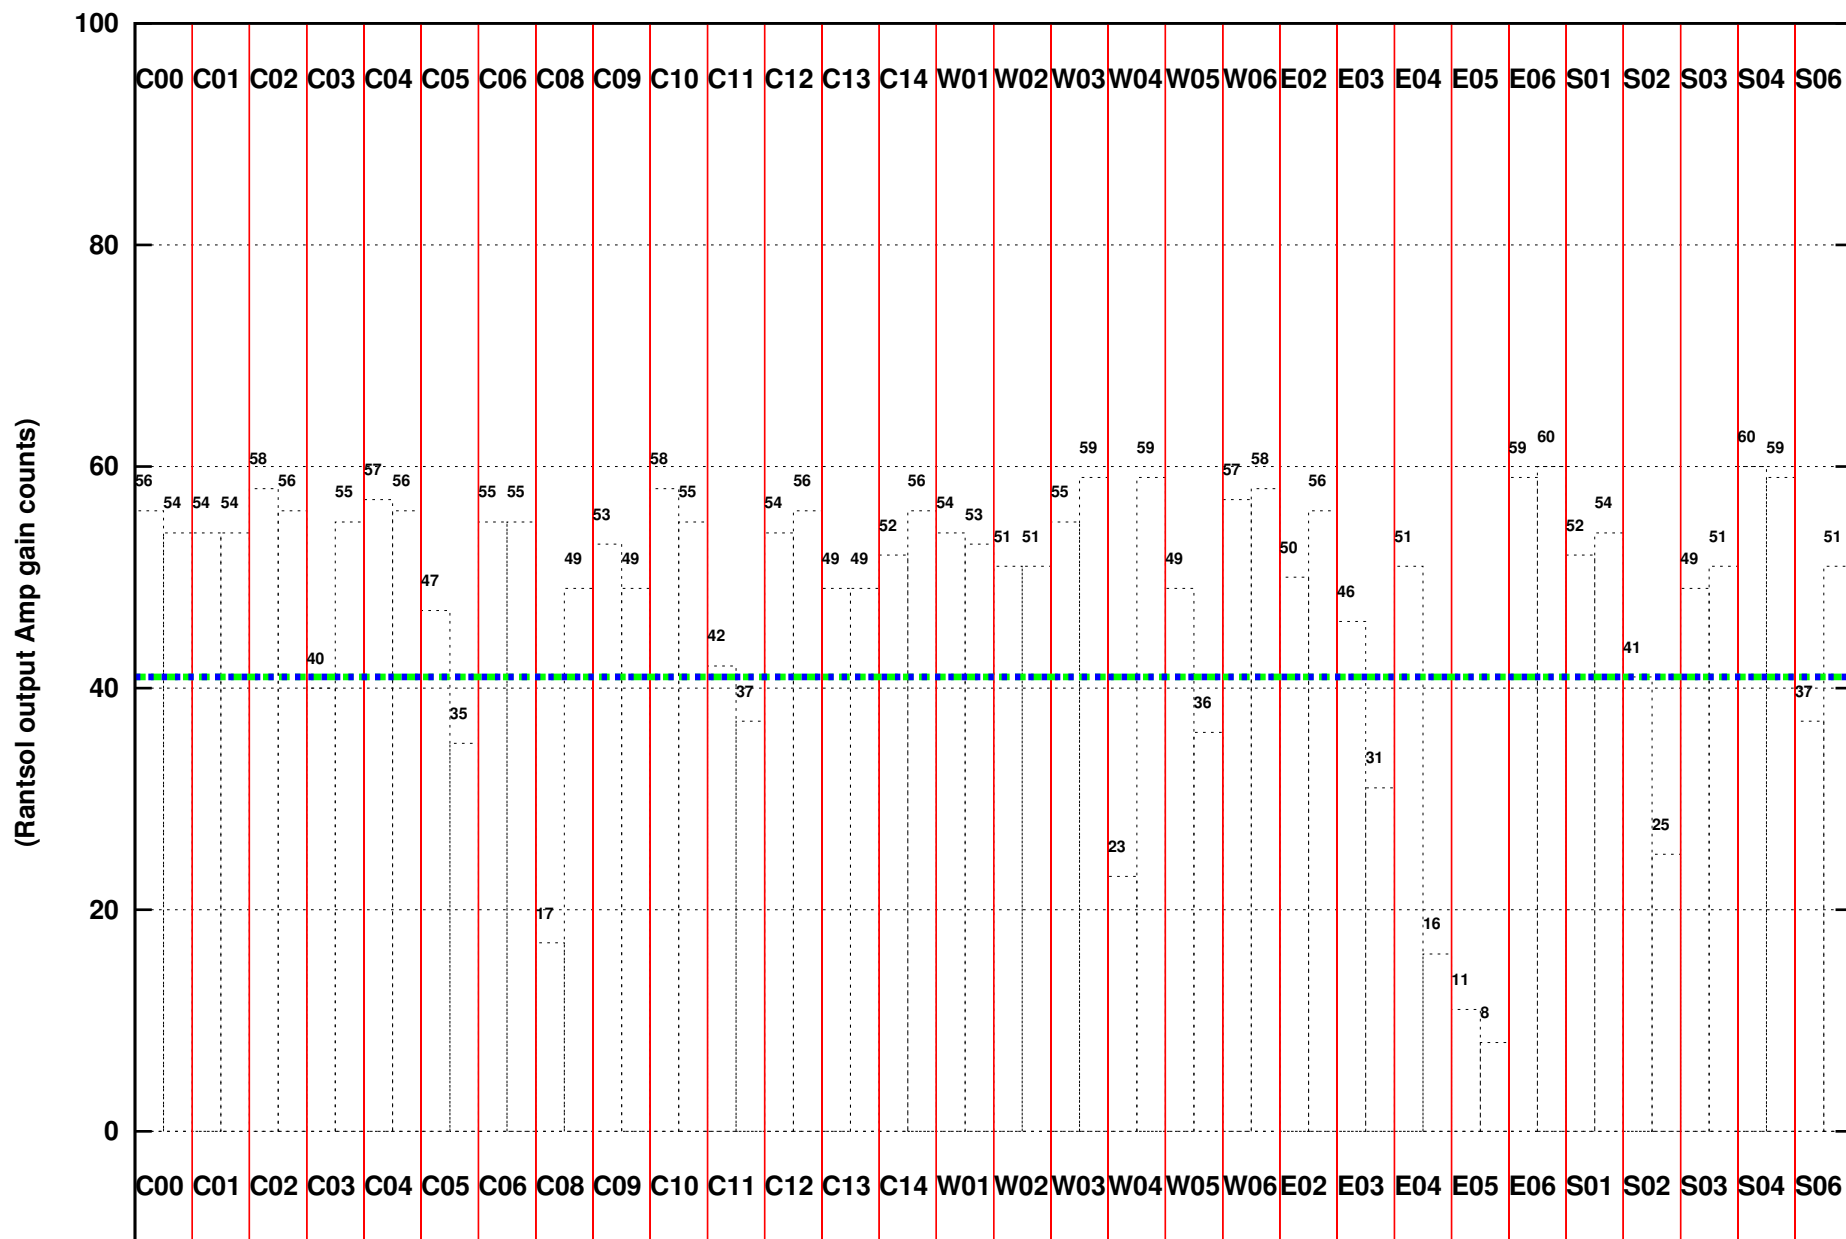

FRINGE STATUS (Rf:950.000,950.000 MHz., LO1:0.000,0.000 MHz., LO4/5:950.000,950.000 MHz.)

( File:/gwbifrddata2/29jun/36\_011\_29jun2019\_gwb.lta, scan:0, chan:1024, Src:3C147, Date:29Jun2019 13:02:27)