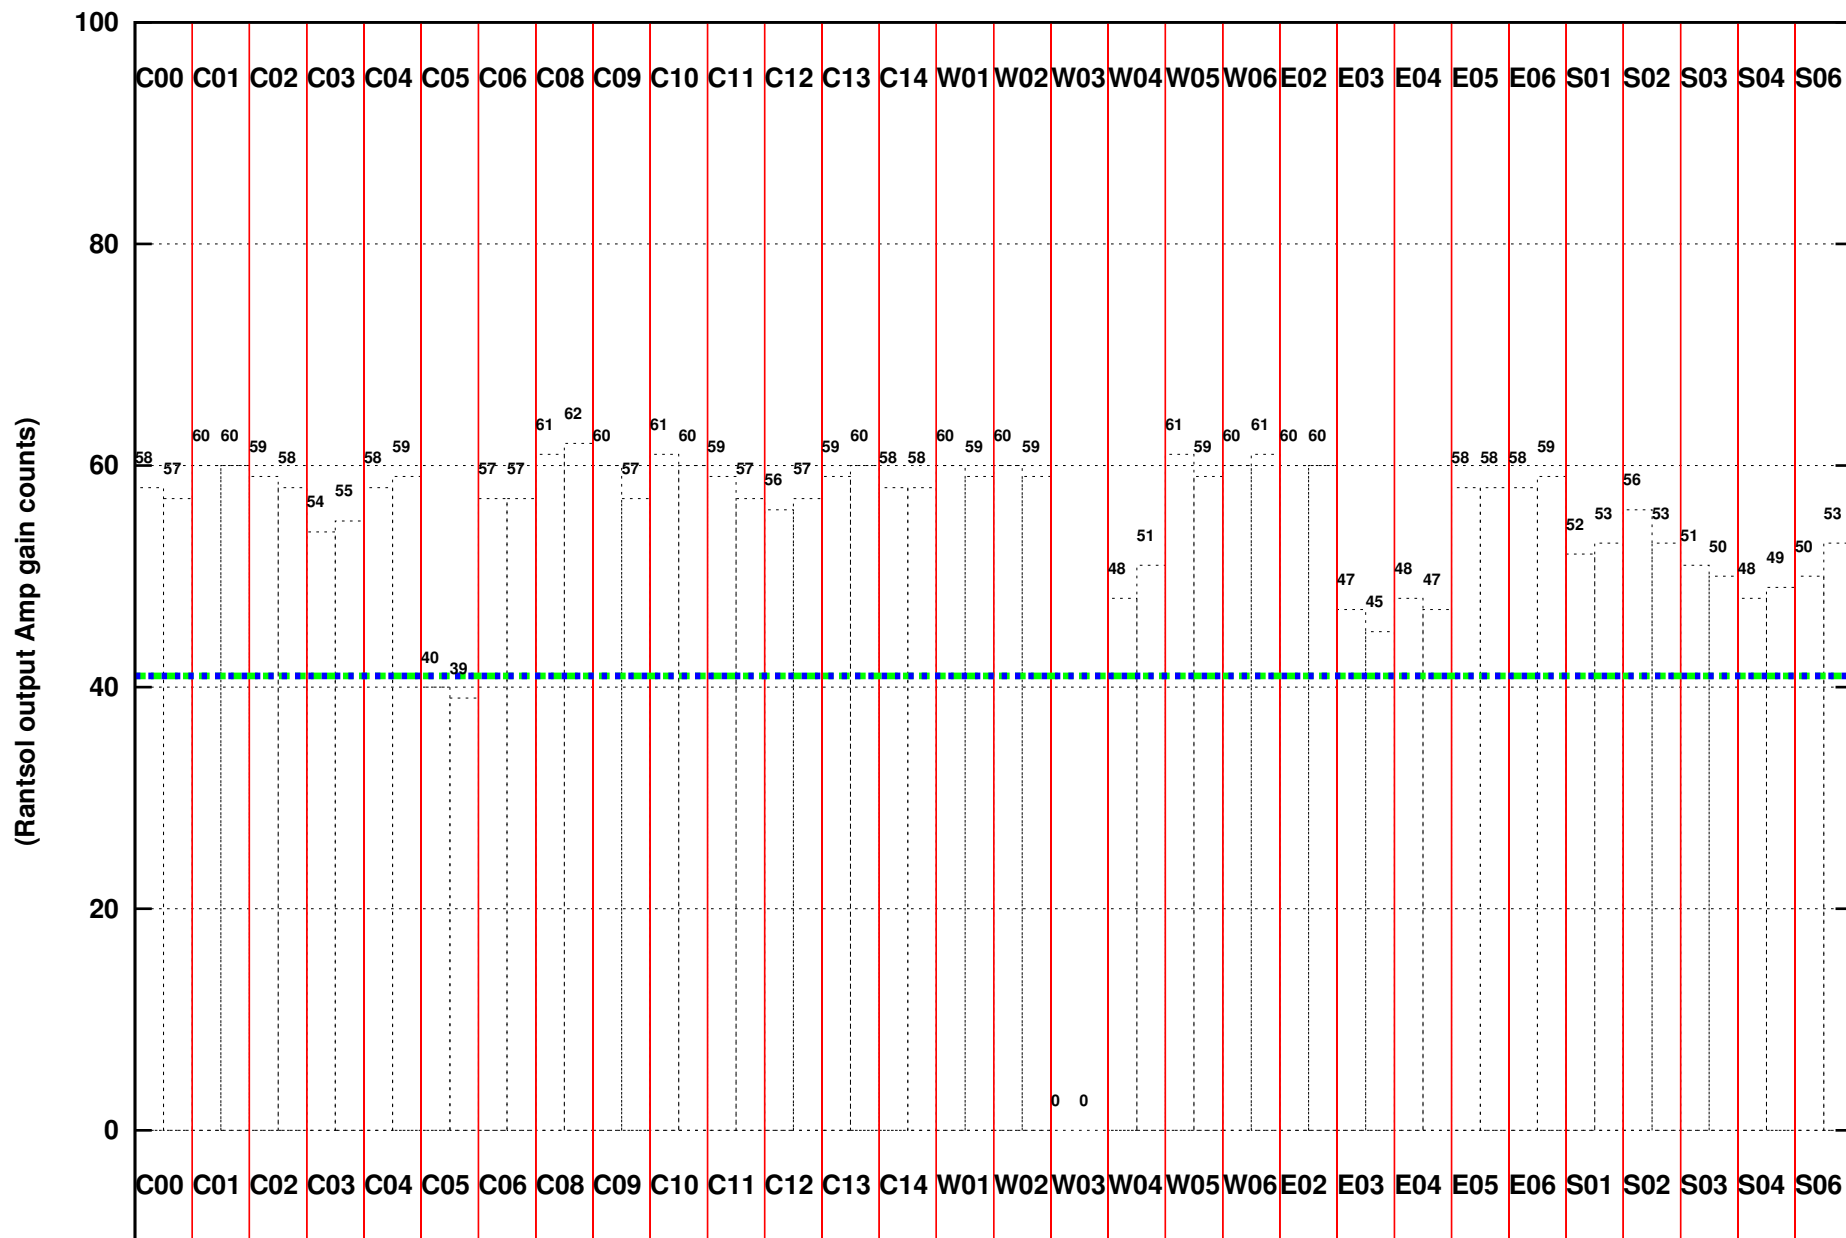

FRINGE STATUS (Rf:550.000,550.000 MHz., LO1:0.000,0.000 MHz., LO4/5:550.000,550.000 MHz.)

(File:/gwbifrd1/02jul/36_057_02jul2019_gwb.lta, scan:0, chan:1024, Src:3C286, Date:02Jul2019 18:55:07)