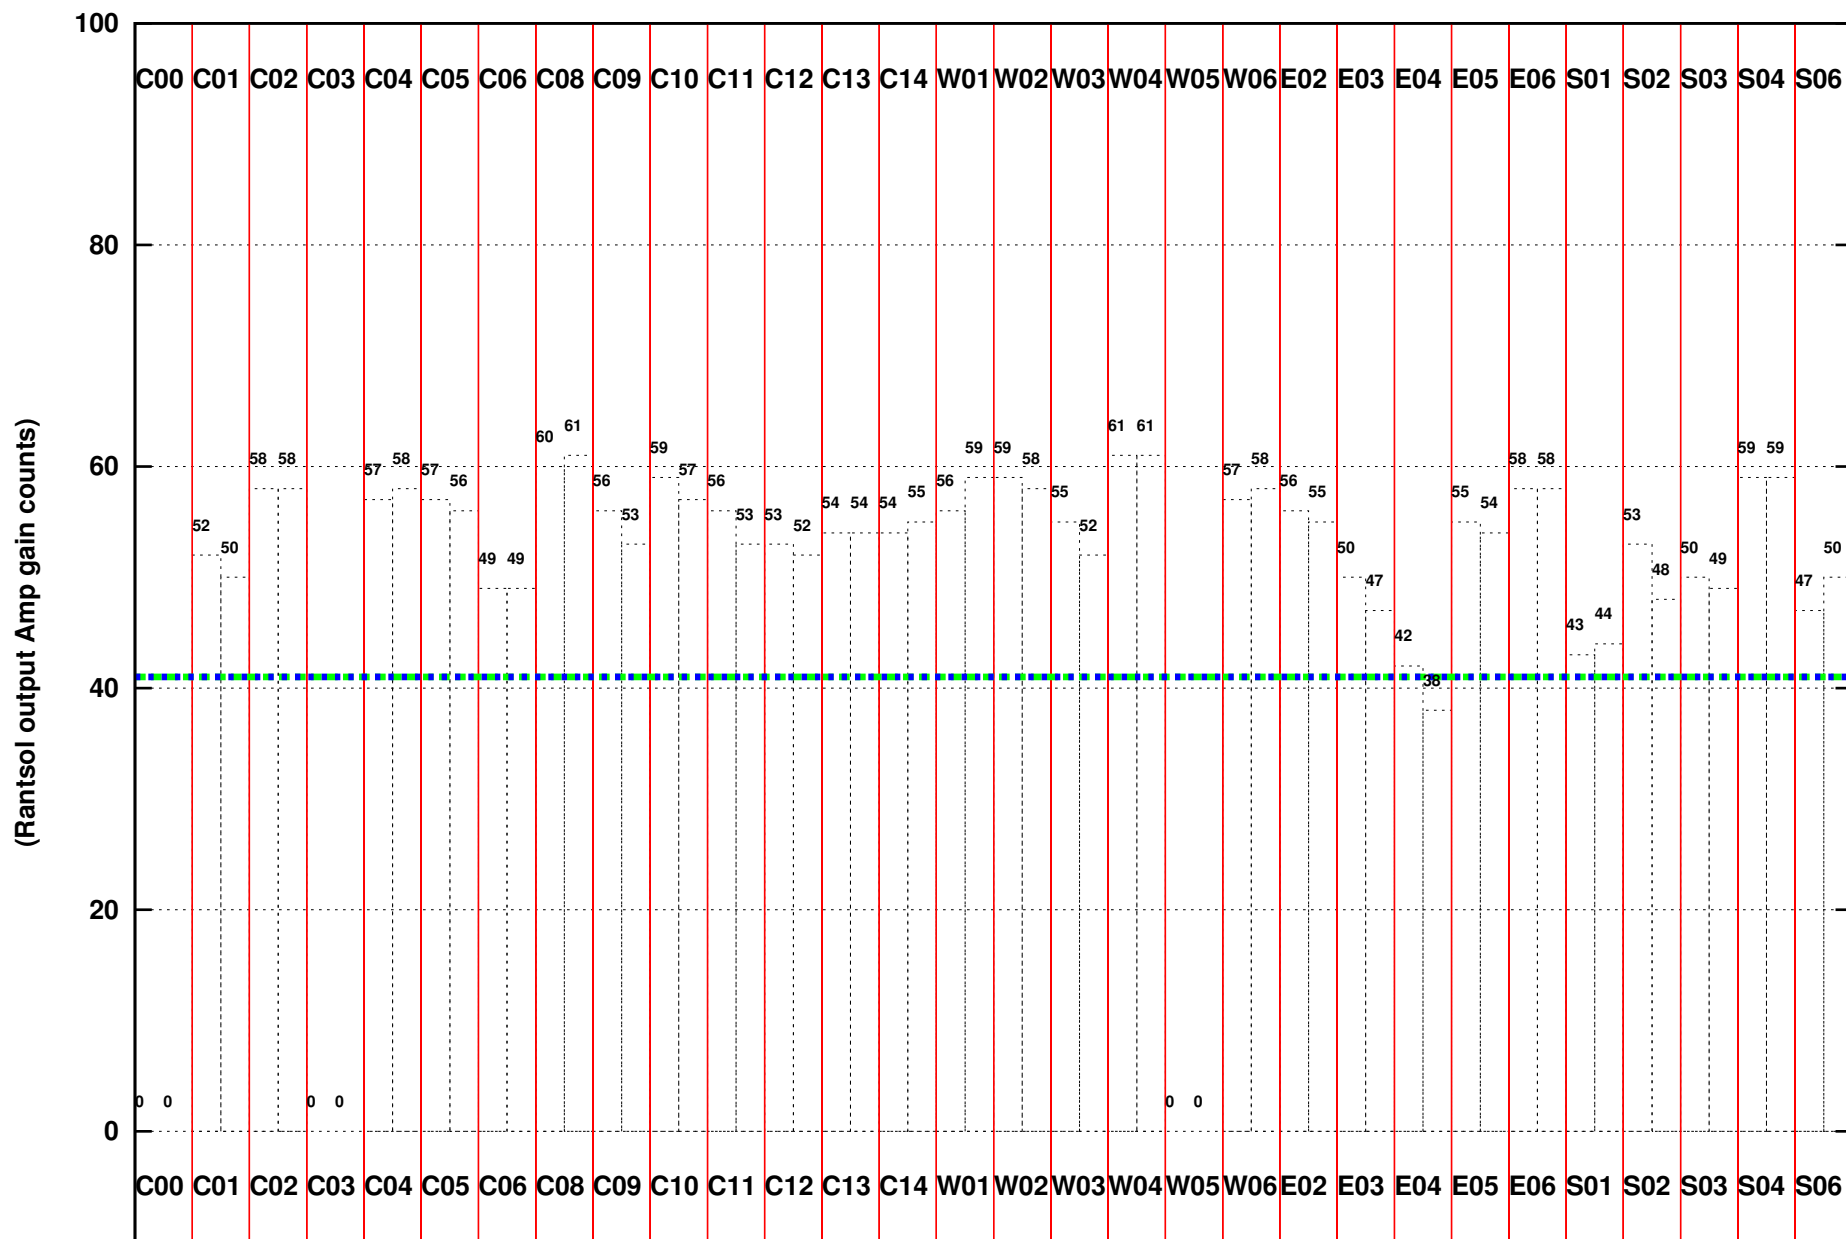

FRINGE STATUS (Rf:550.000,550.000 MHz., LO1:0.000,0.000 MHz., LO4/5:550.000,550.000 MHz.)

( File:/gwbifrddata/10jul/36\_096\_10jul2019\_gwb.lta, scan:0, chan:1024, Src:3C48, Date:10Jul2019 04:26:24)