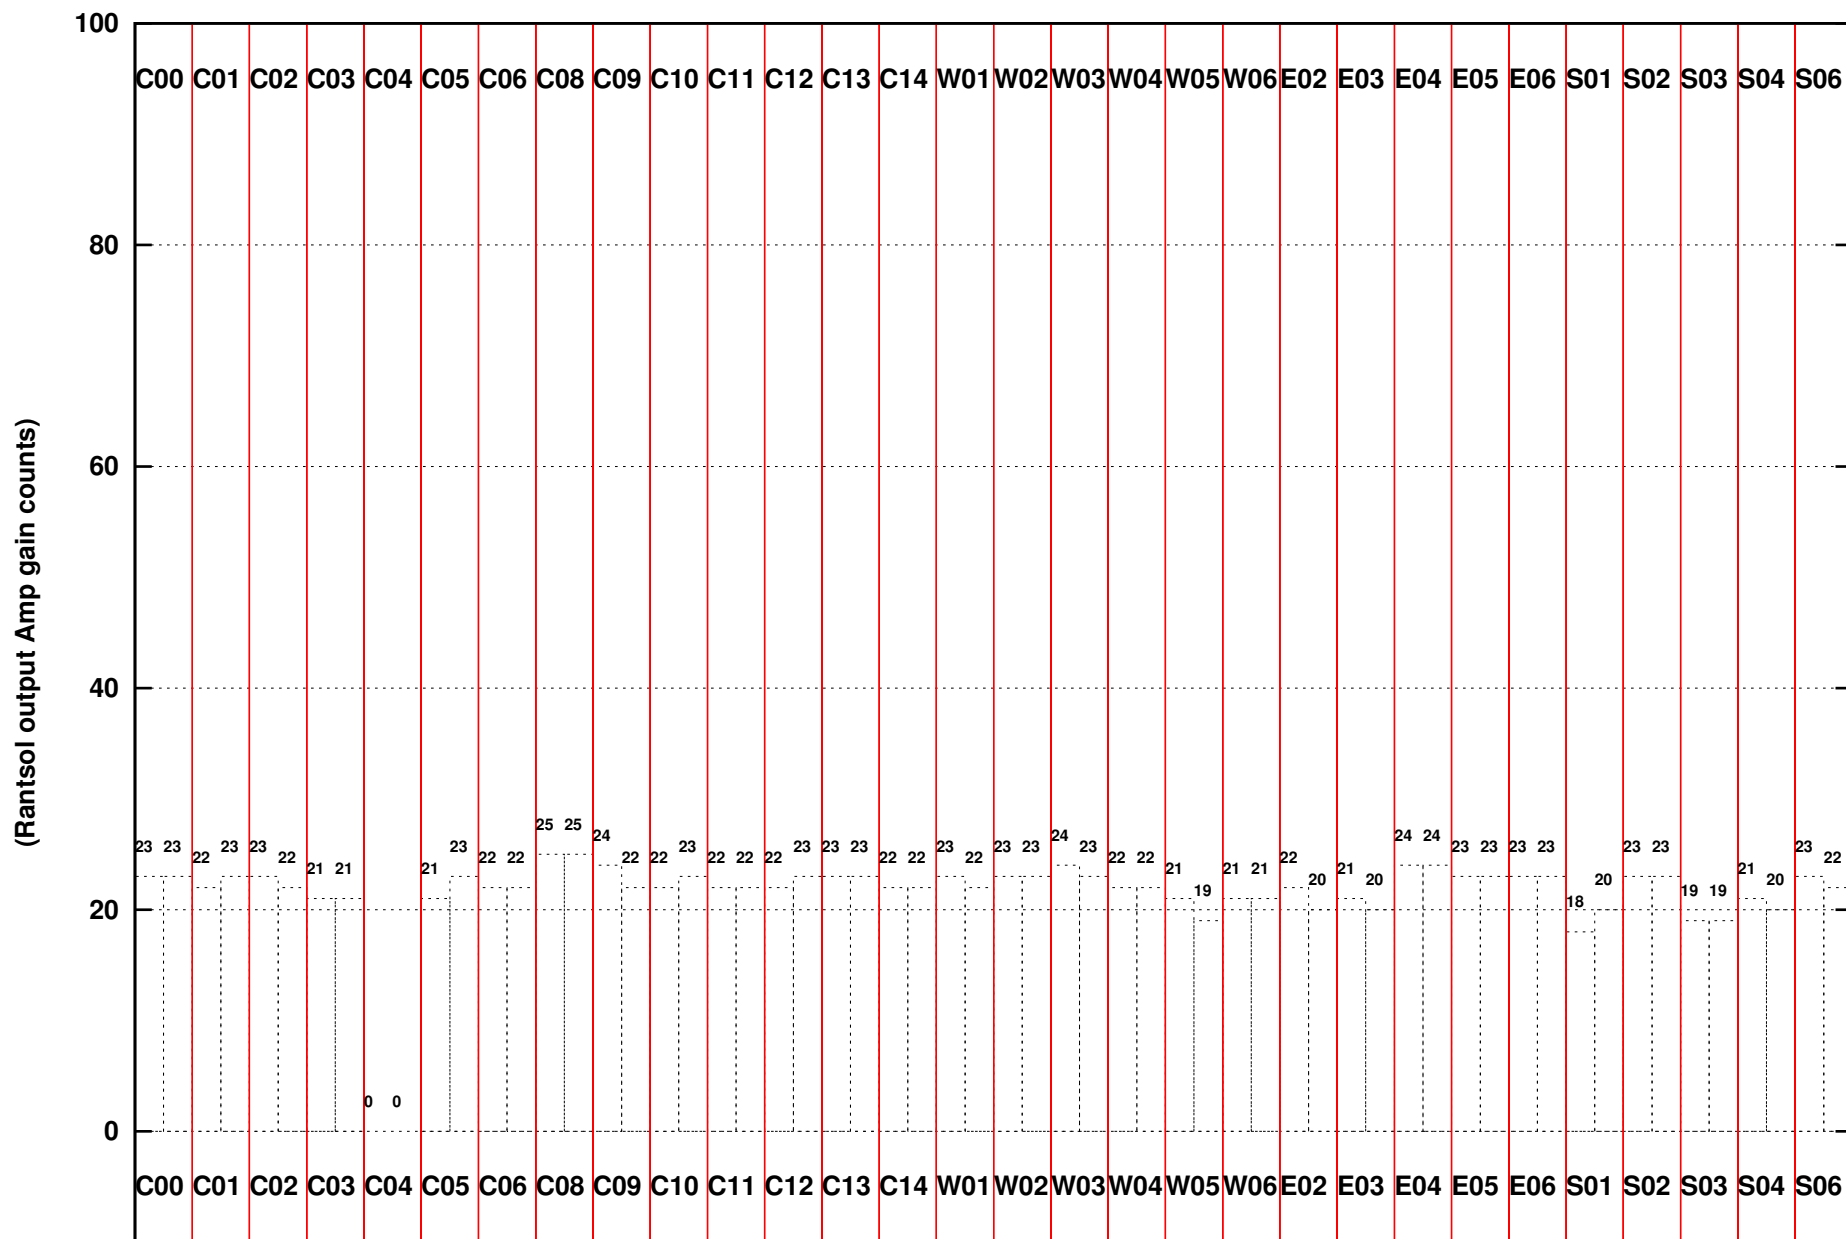

FRINGE STATUS (Rf:500.000,500.000 MHz., LO1:0.000,0.000 MHz., LO4/5:500.000,500.000 MHz.)

(File:/gwbifrddata2/19jul/36_082_19jul2019_gwb.lta, scan:0, chan:4096, Src:1822-096, Date:19Jul2019 00:54:34)