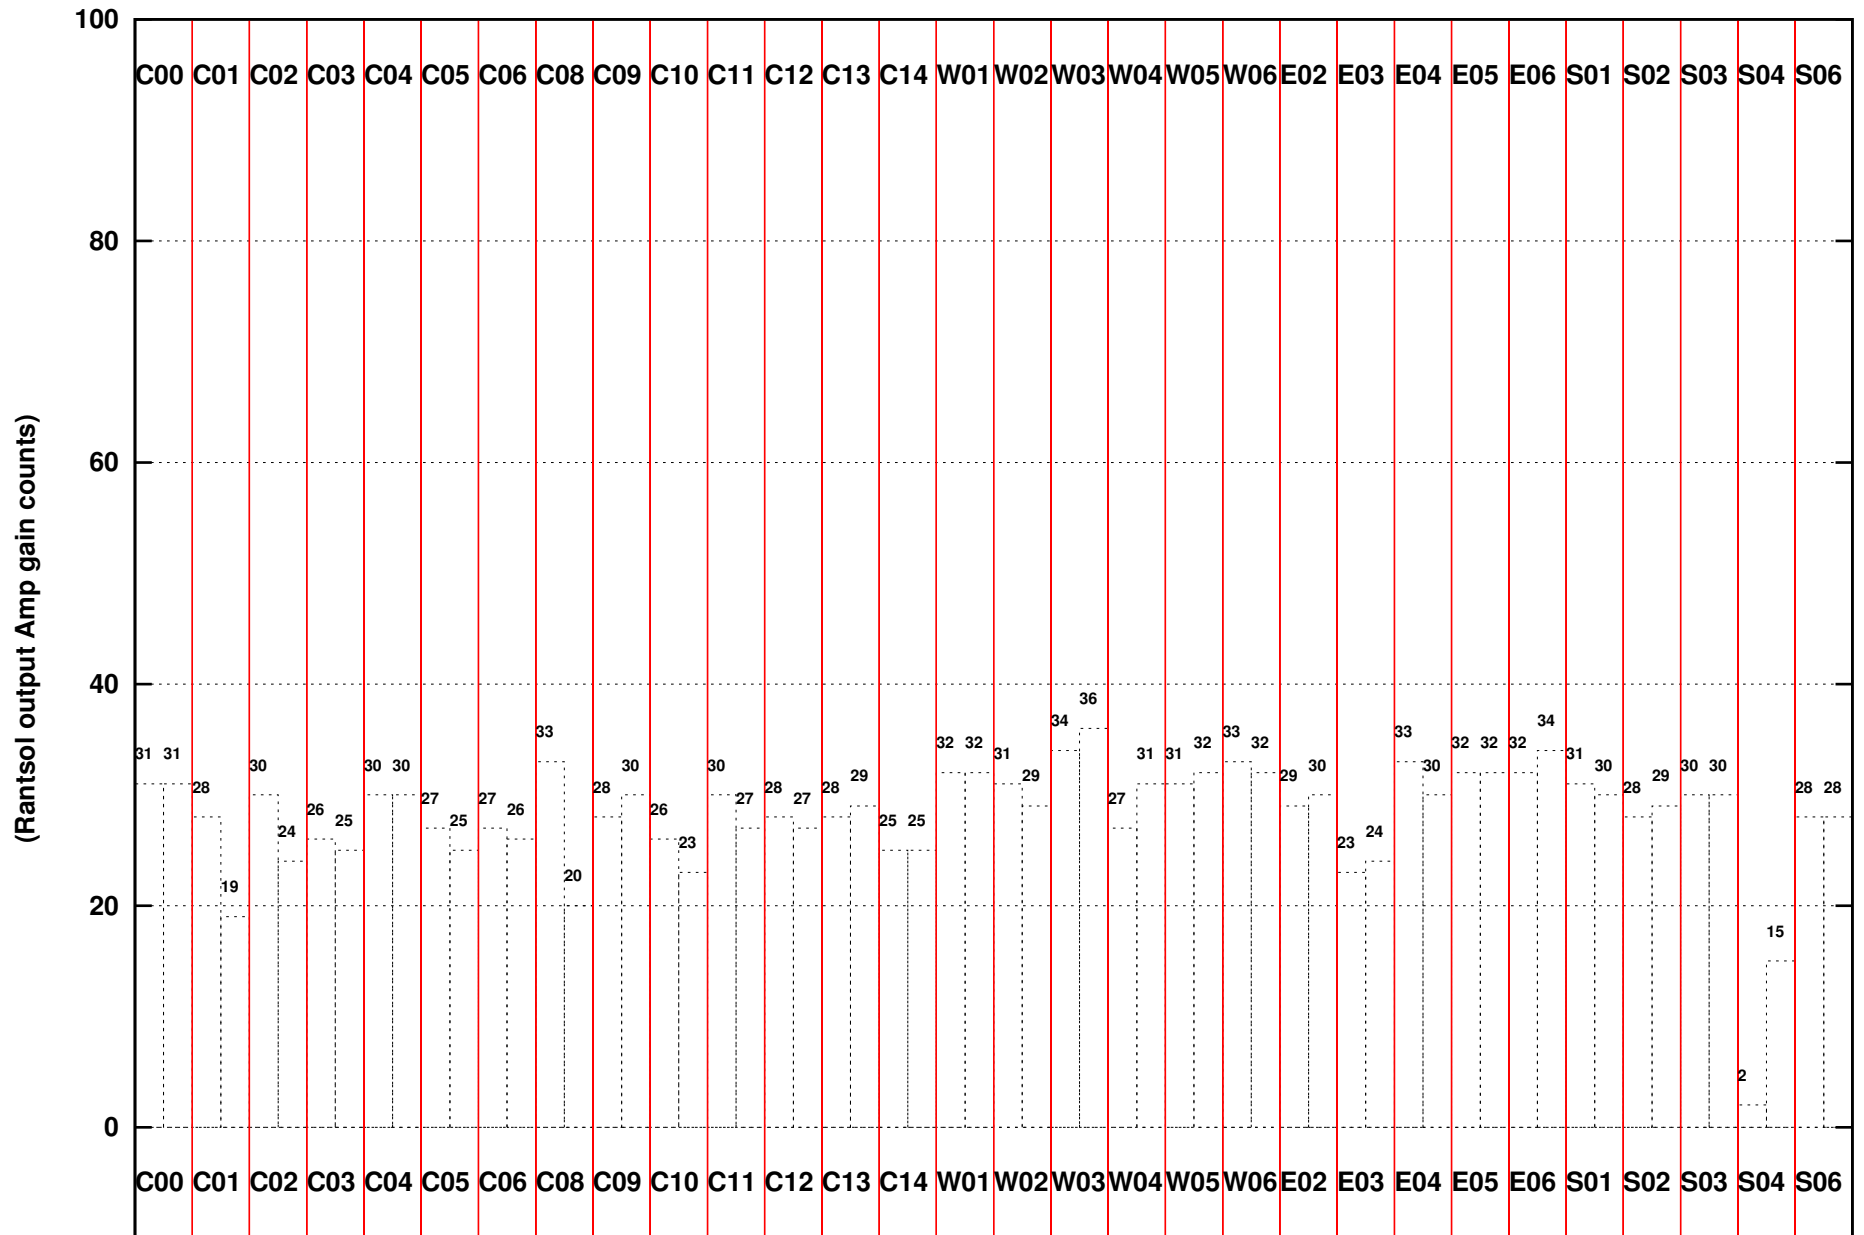

FRINGE STATUS (Rf:1500.000,1500.000 MHz., LO1:0.000,0.000 MHz., LO4/5:1500.000,1500.000 MHz.)

( File:/gwbifrddata/21jul/36\_011\_21jul2019\_gwb.lta, scan:0, chan:1024, Src:1822-096, Date:21Jul2019 23:07:07)