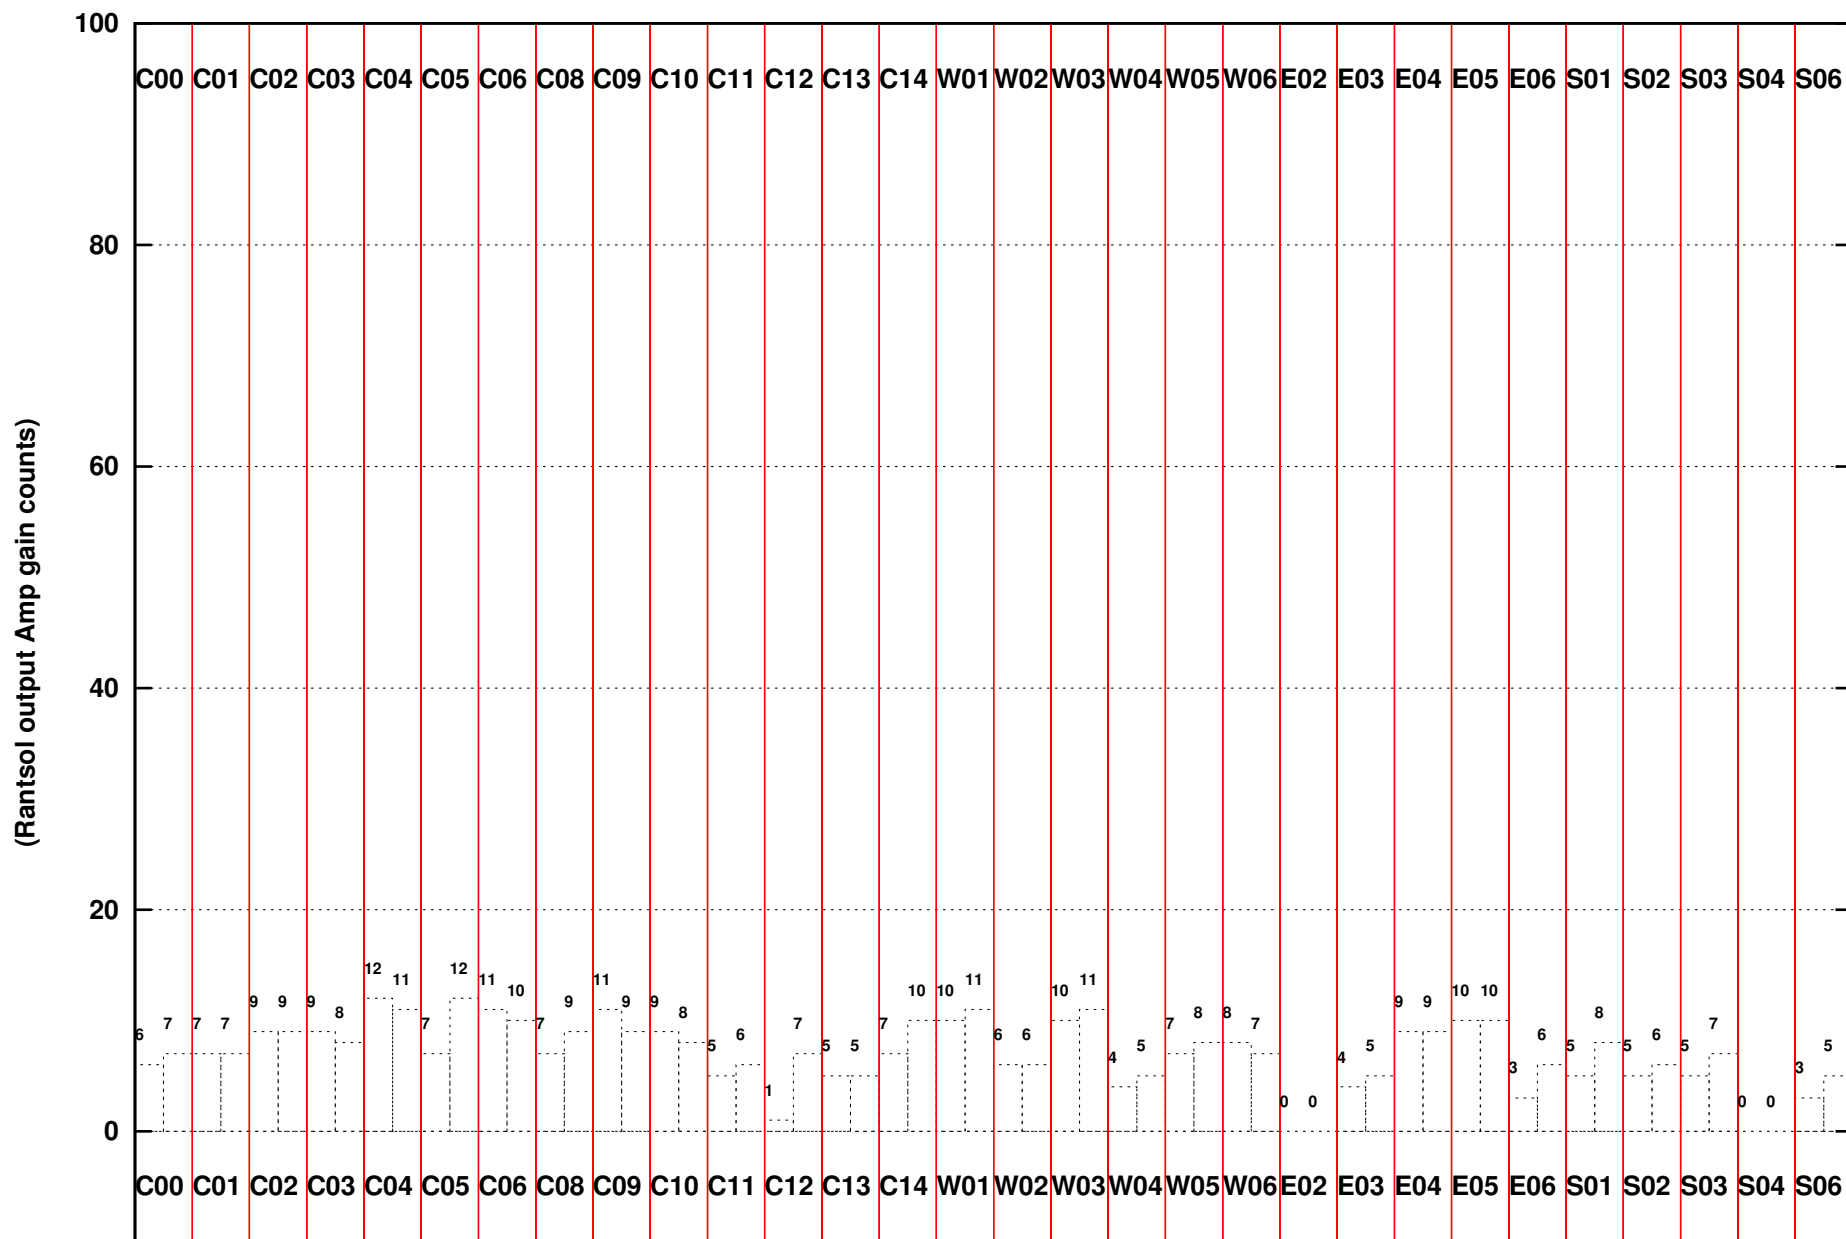

FRINGE STATUS (Rf:500.000,500.000 MHz., LO1:0.000,0.000 MHz., LO4/5:500.000,500.000 MHz.)

(File:/gwbifrddata1/22jul/35_056_22jul2019_gwb.lta, scan:0, chan:1024, Src:B1133+16, Date:22Jul2019 17:08:38)