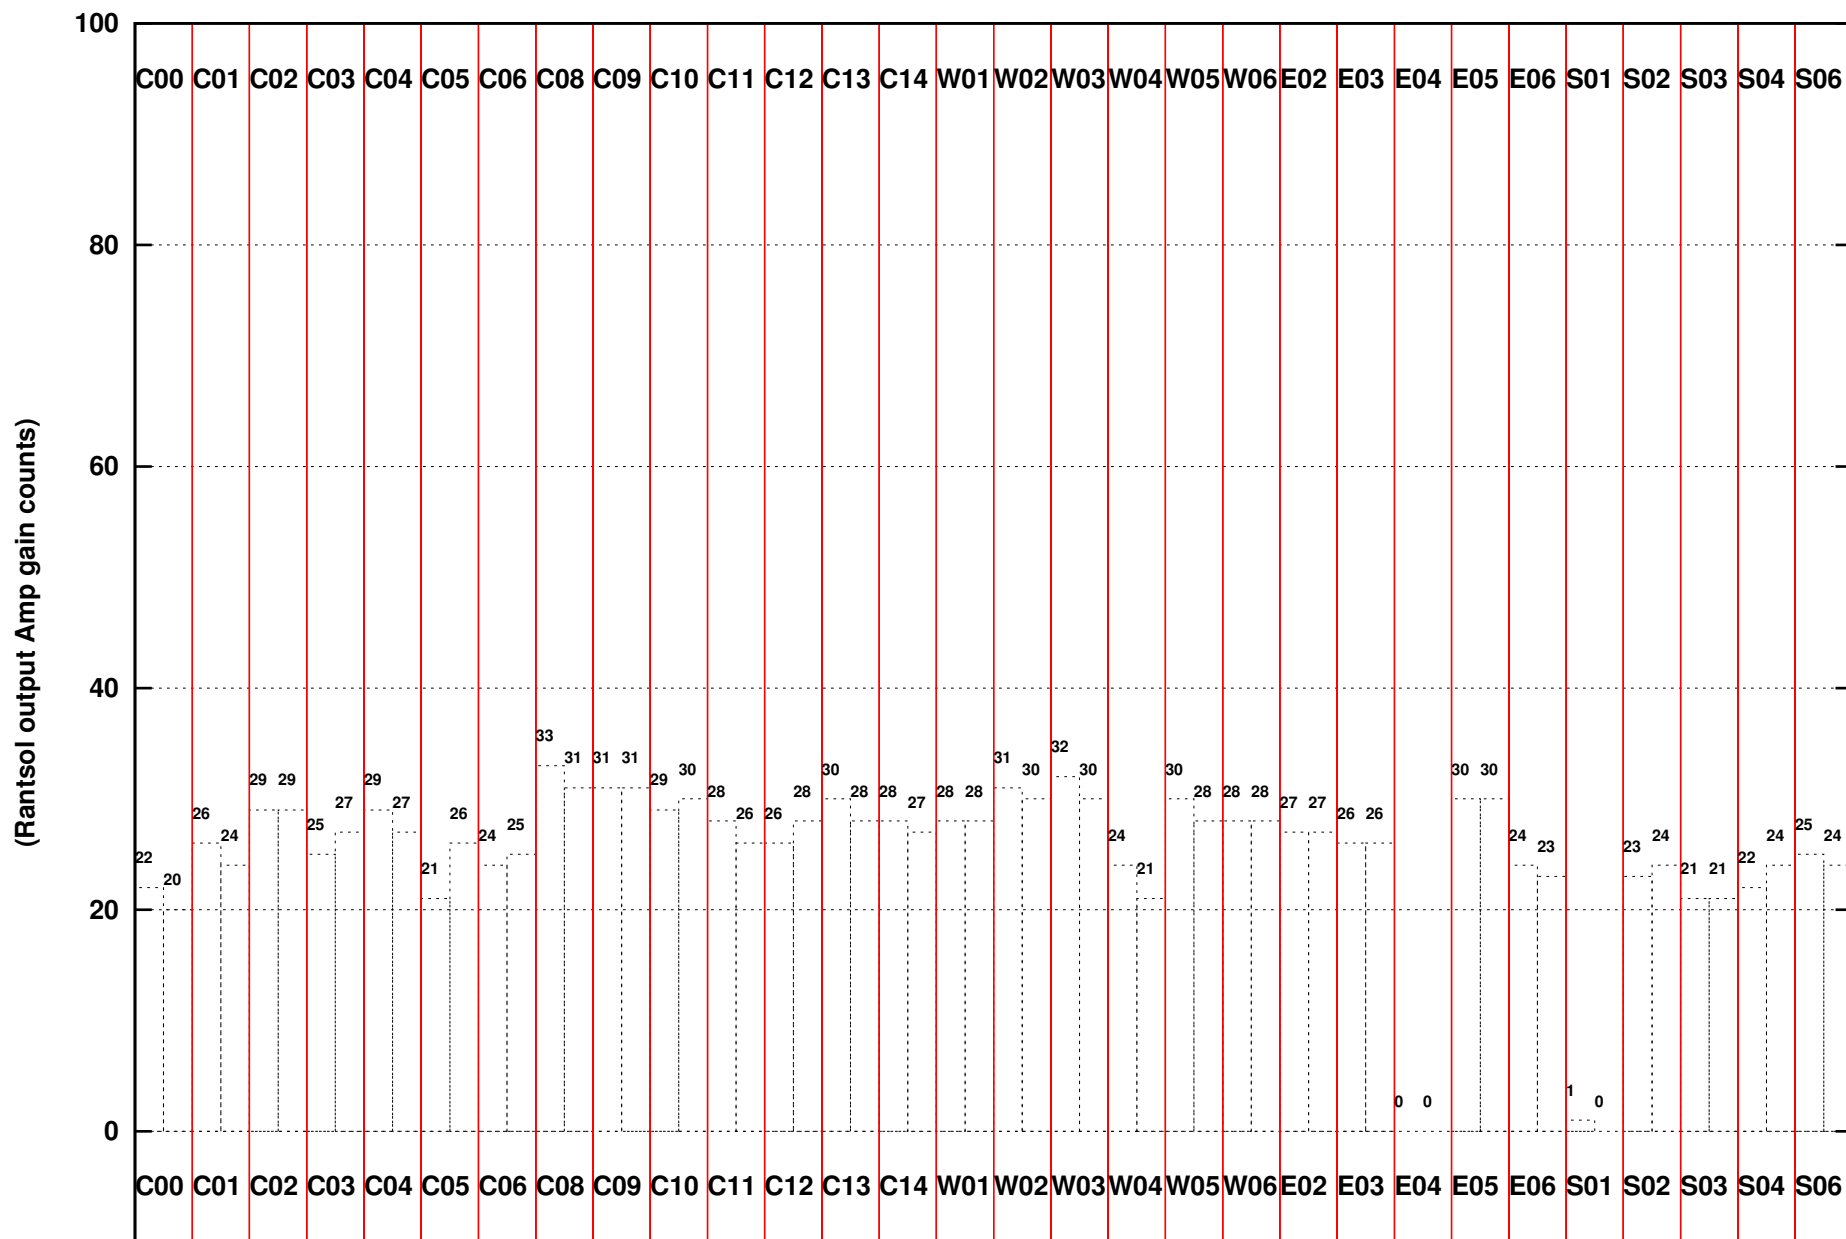

FRINGE STATUS (Rf:500.000,500.000 MHz., LO1:0.000,0.000 MHz., LO4/5:500.000,500.000 MHz.)

(File:/gwbifrddata2/28jul/36_071_28jul2019_gwb.lta, scan:0, chan:1024, Src:0440-435, Date:28Jul2019 07:14:13)