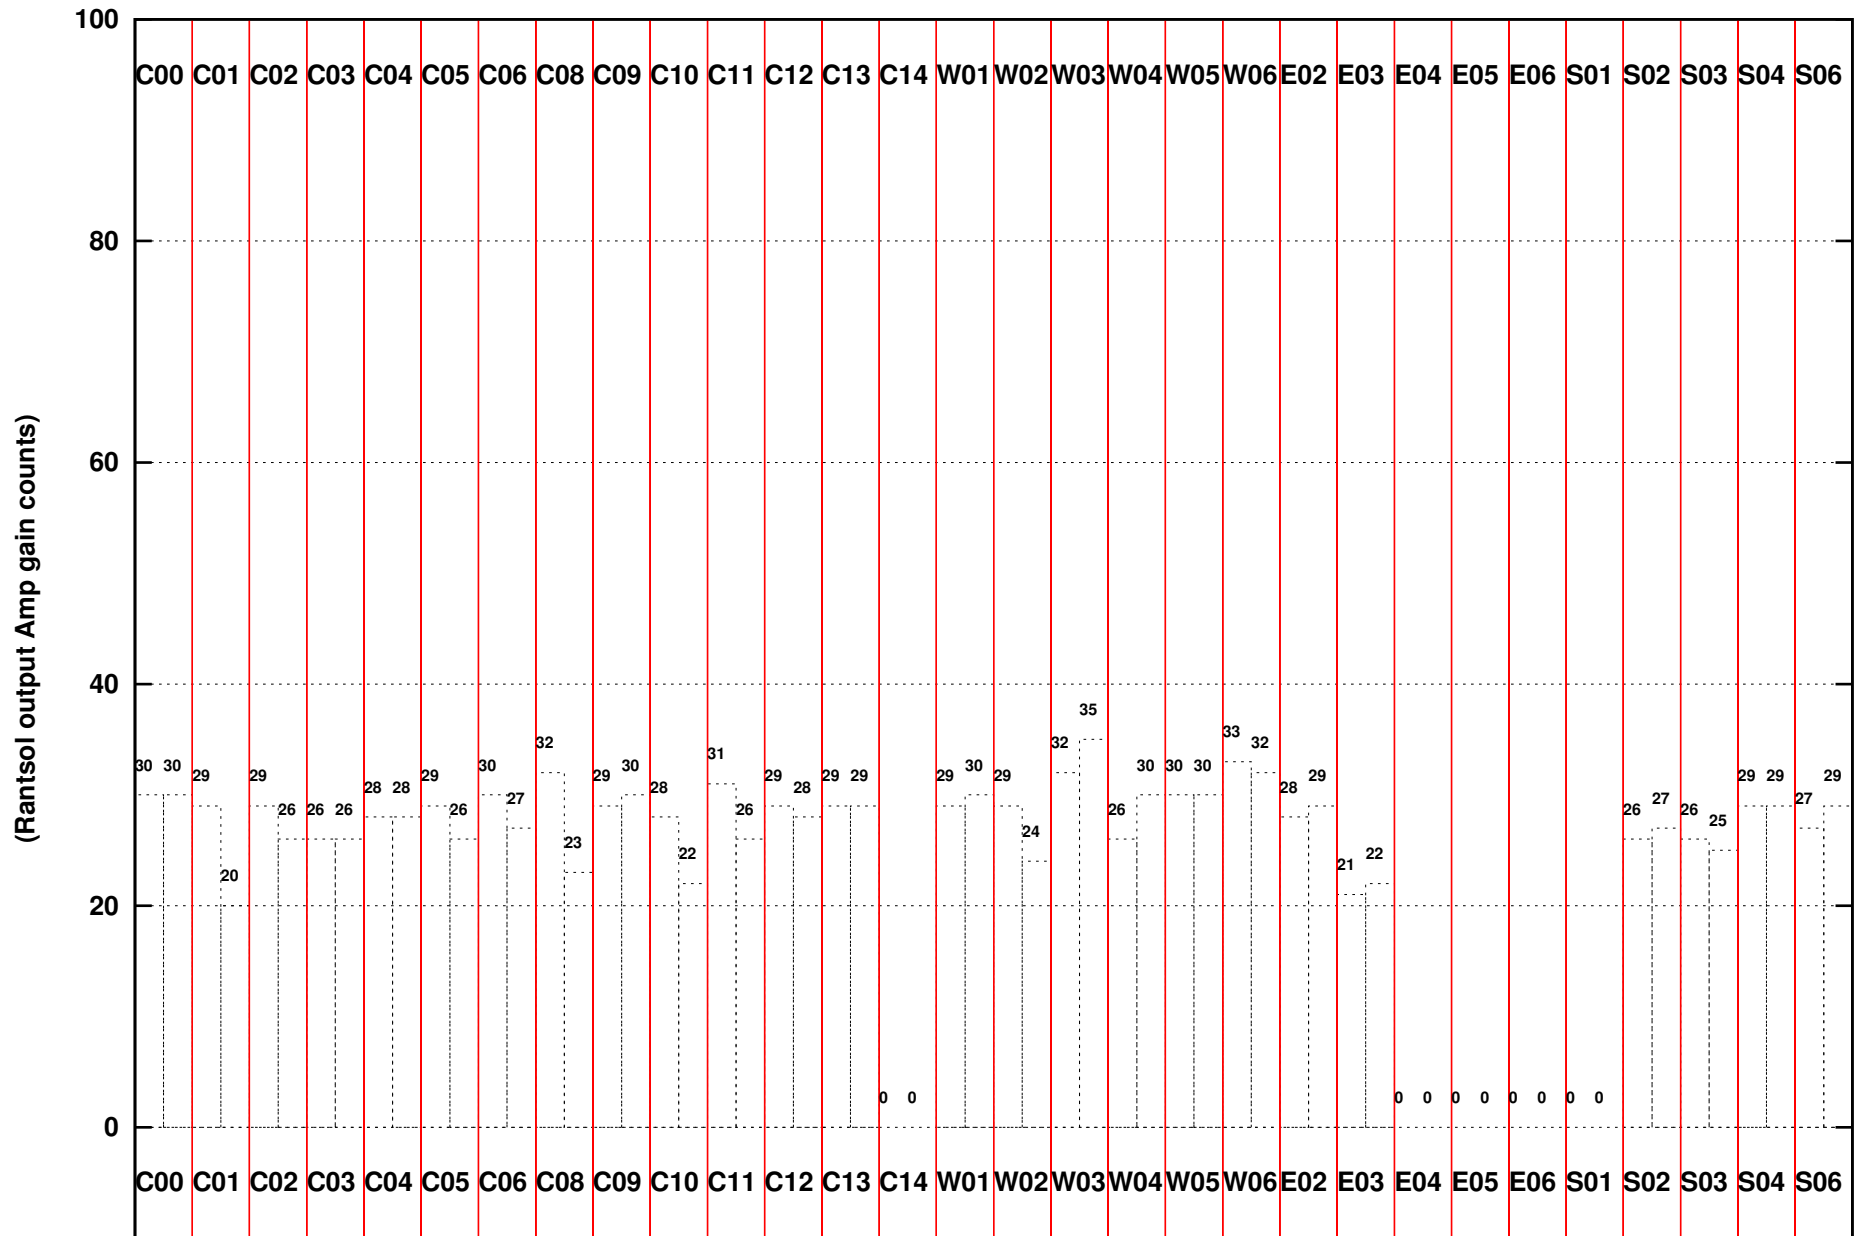

FRINGE STATUS (Rf:1500.000,1500.000 MHz., LO1:0.000,0.000 MHz., LO4/5:1500.000,1500.000 MHz.)

(File:/gwbifrddata1/02aug/36_011_02aug2019_gwb.lta, scan:0, chan:1024, Src:1822-096, Date:02Aug2019 22:12:48)