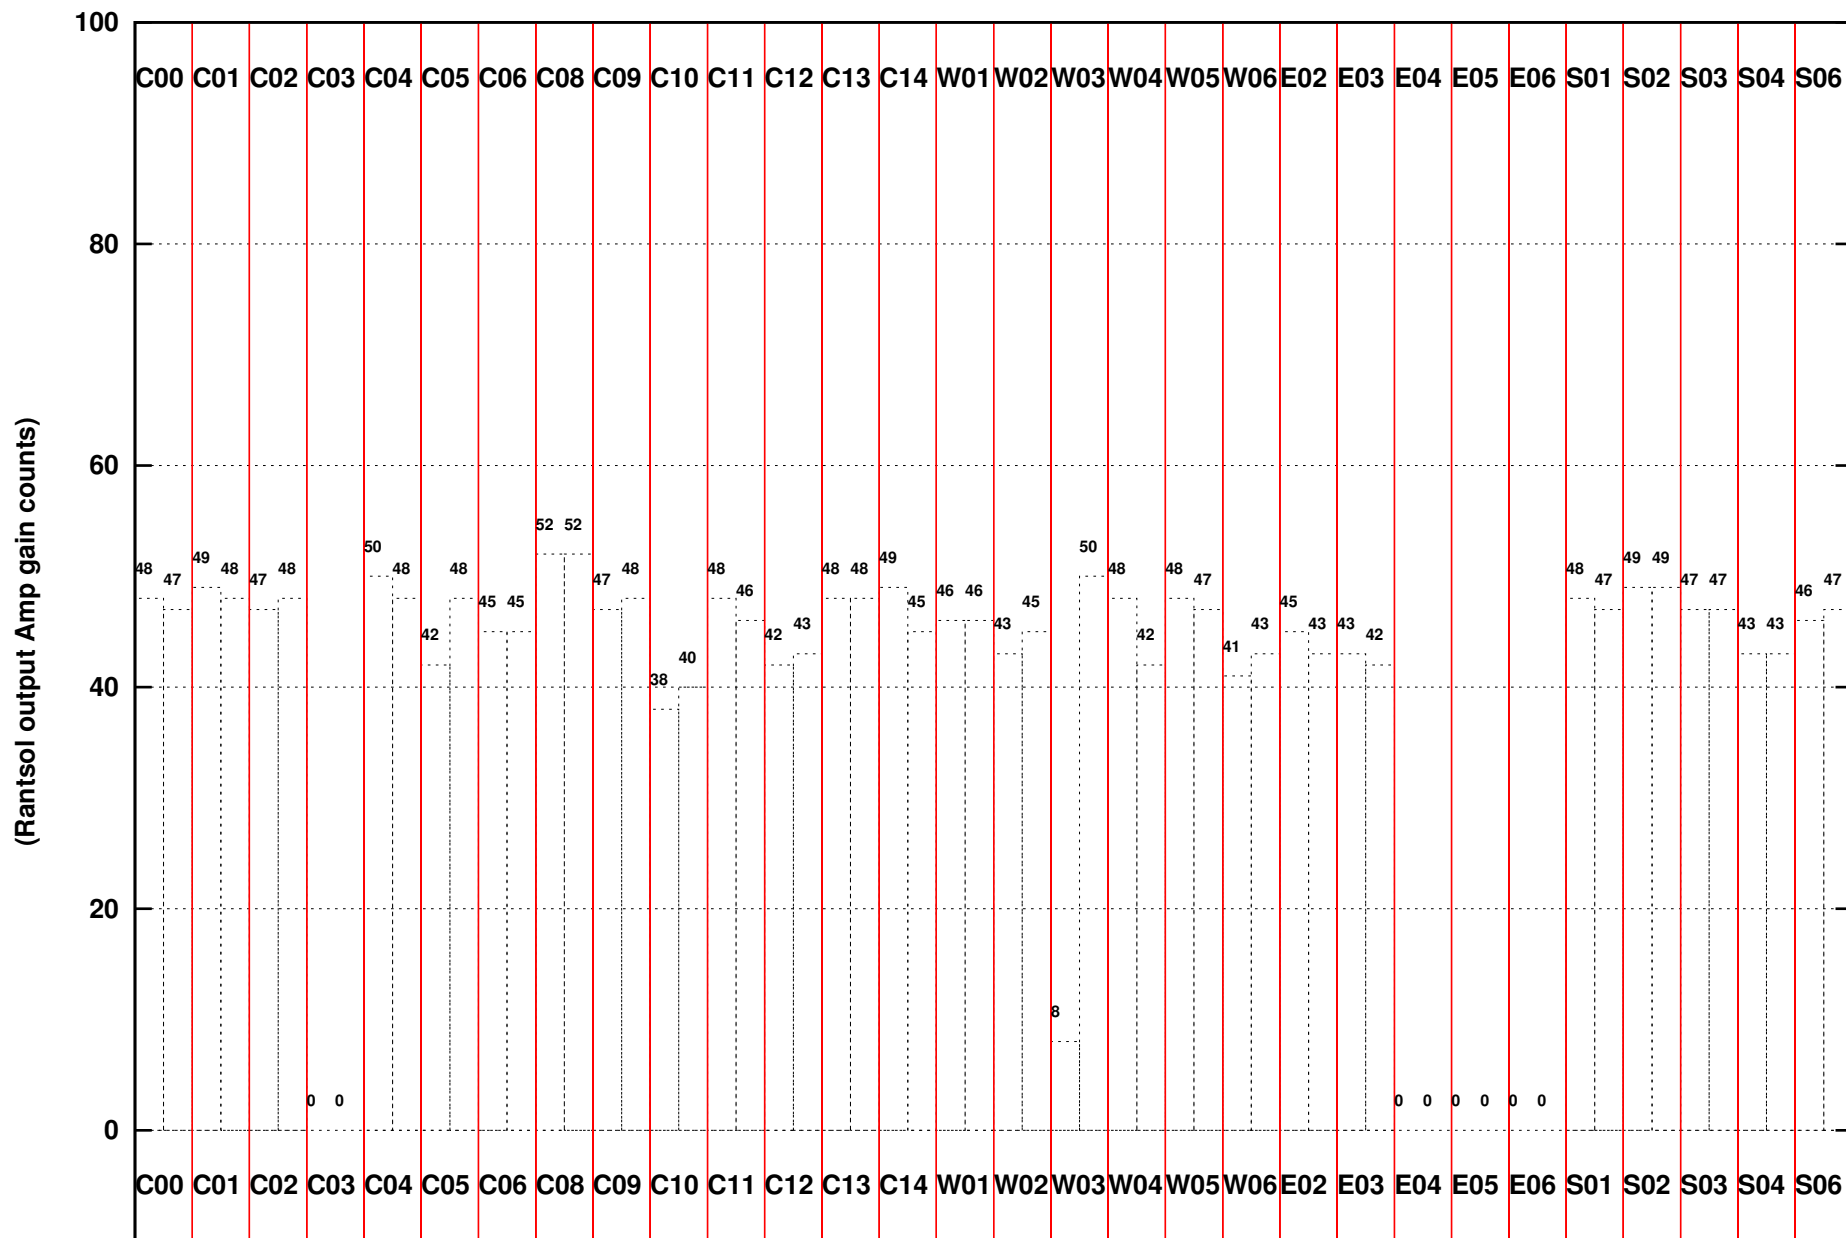

FRINGE STATUS (Rf:500.000,500.000 MHz., LO1:0.000,0.000 MHz., LO4/5:500.000,500.000 MHz.)

(File:/gwbifrddata2/08aug/36_049_08aug2019_gwb.lta, scan:0, chan:2048, Src:1830-360, Date:08Aug2019 20:07:51)