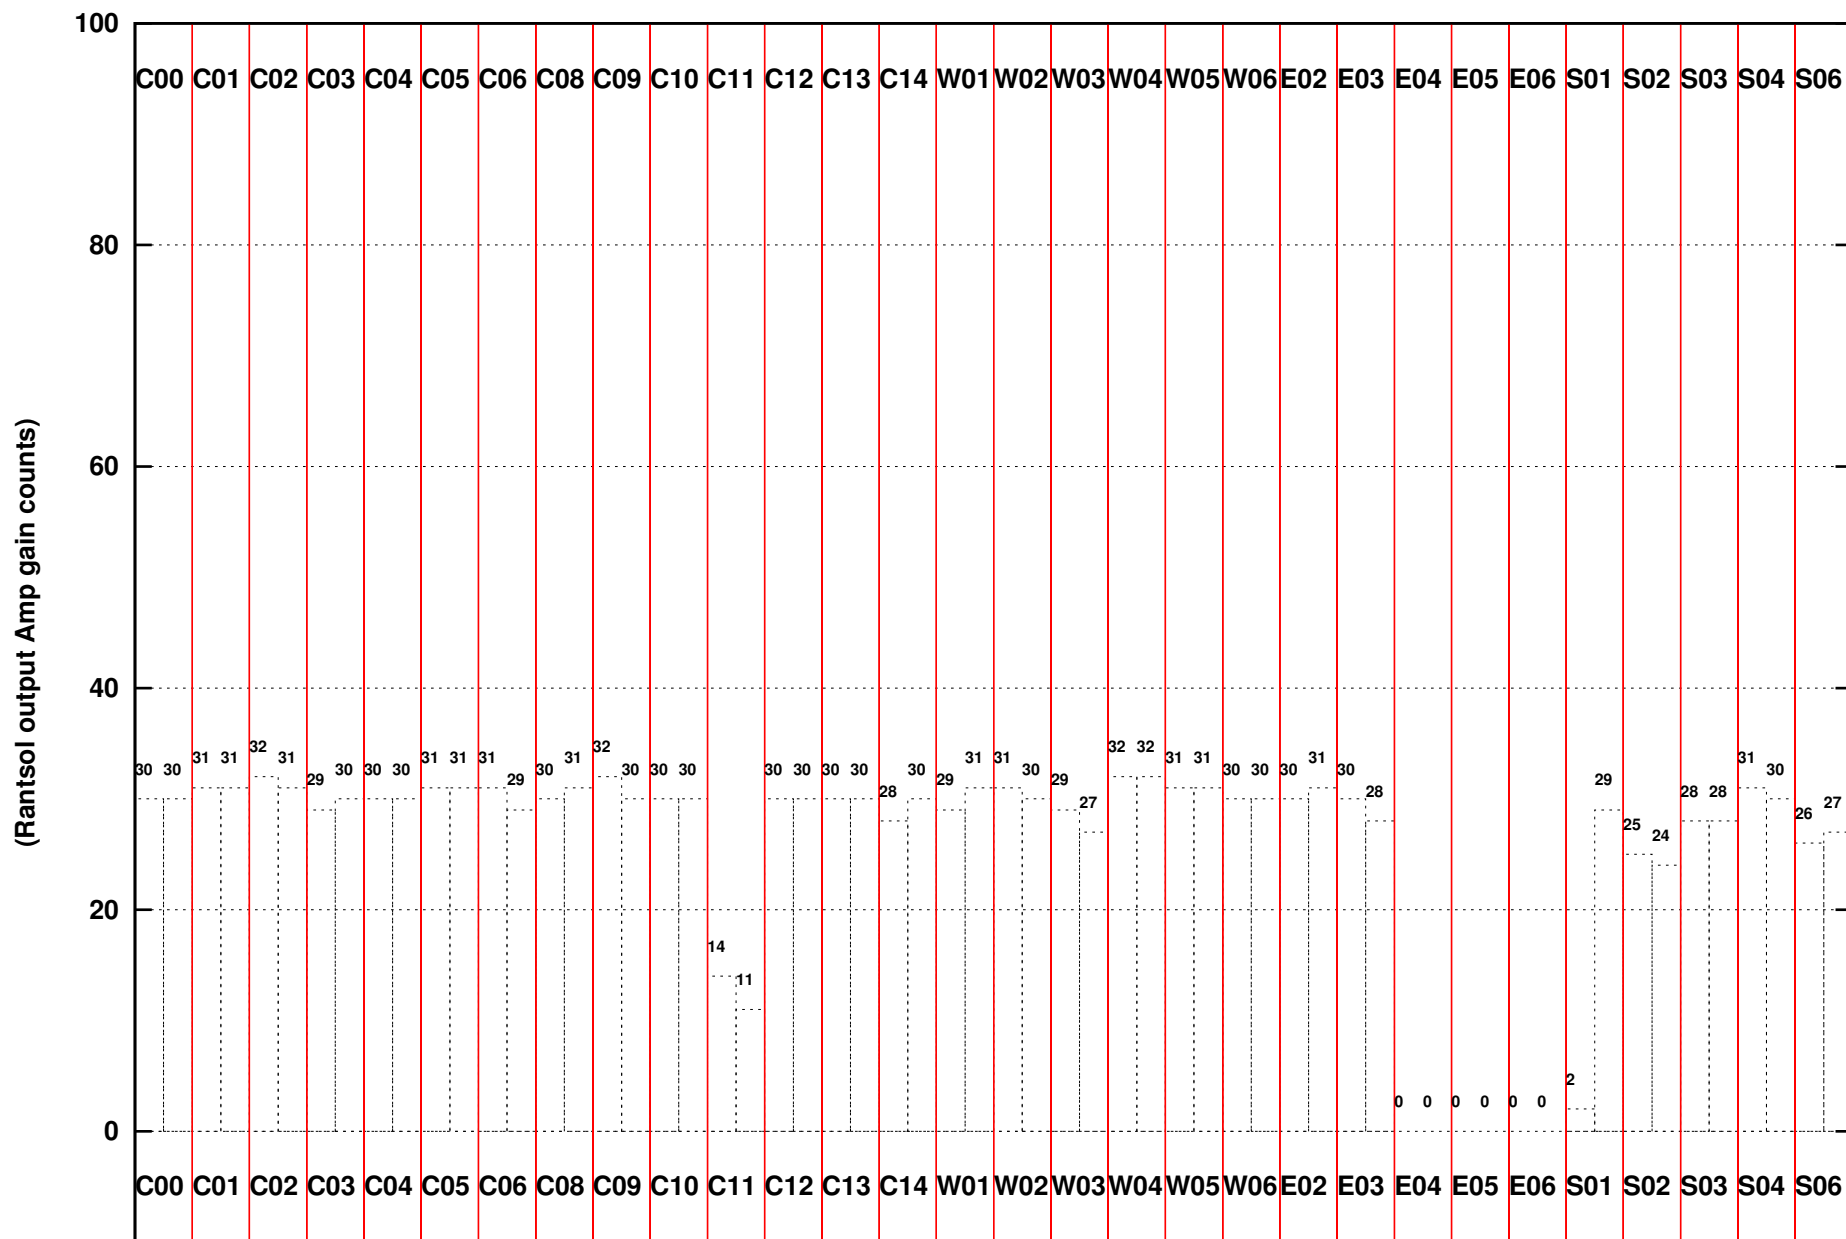

FRINGE STATUS (Rf:550.000,550.000 MHz., LO1:0.000,0.000 MHz., LO4/5:550.000,550.000 MHz.)

( File:/gwbifrddata1/19aug/36\_082\_19aug2019\_gwb.lta, scan:0, chan:2048, Src:1822-096, Date:19Aug2019 21:06:24)